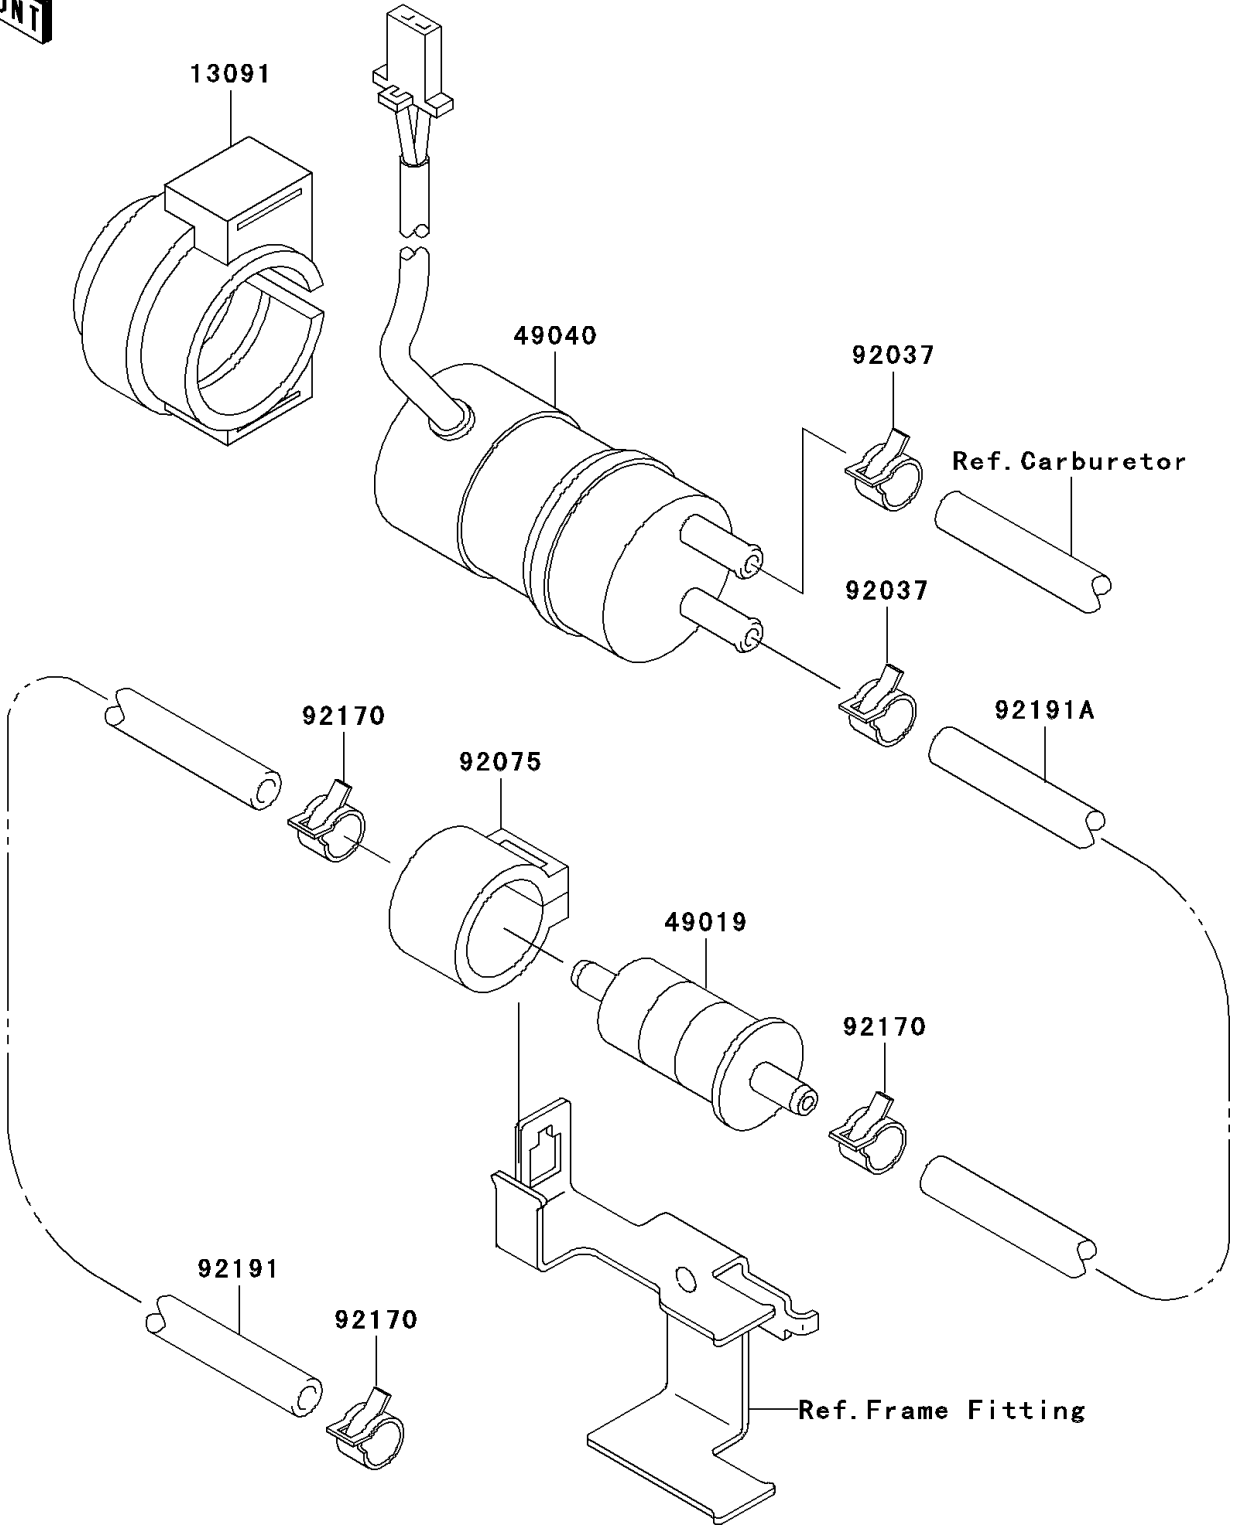

2000 Vulcan 1500 Classic PARTS DIAGRAM

Fuel Pump

E1520

2000 Vulcan 1500 Classic PARTS LIST

Fuel Pump

ITEM NAME	PART NUMBER	QUANTITY
-----------	-------------	----------