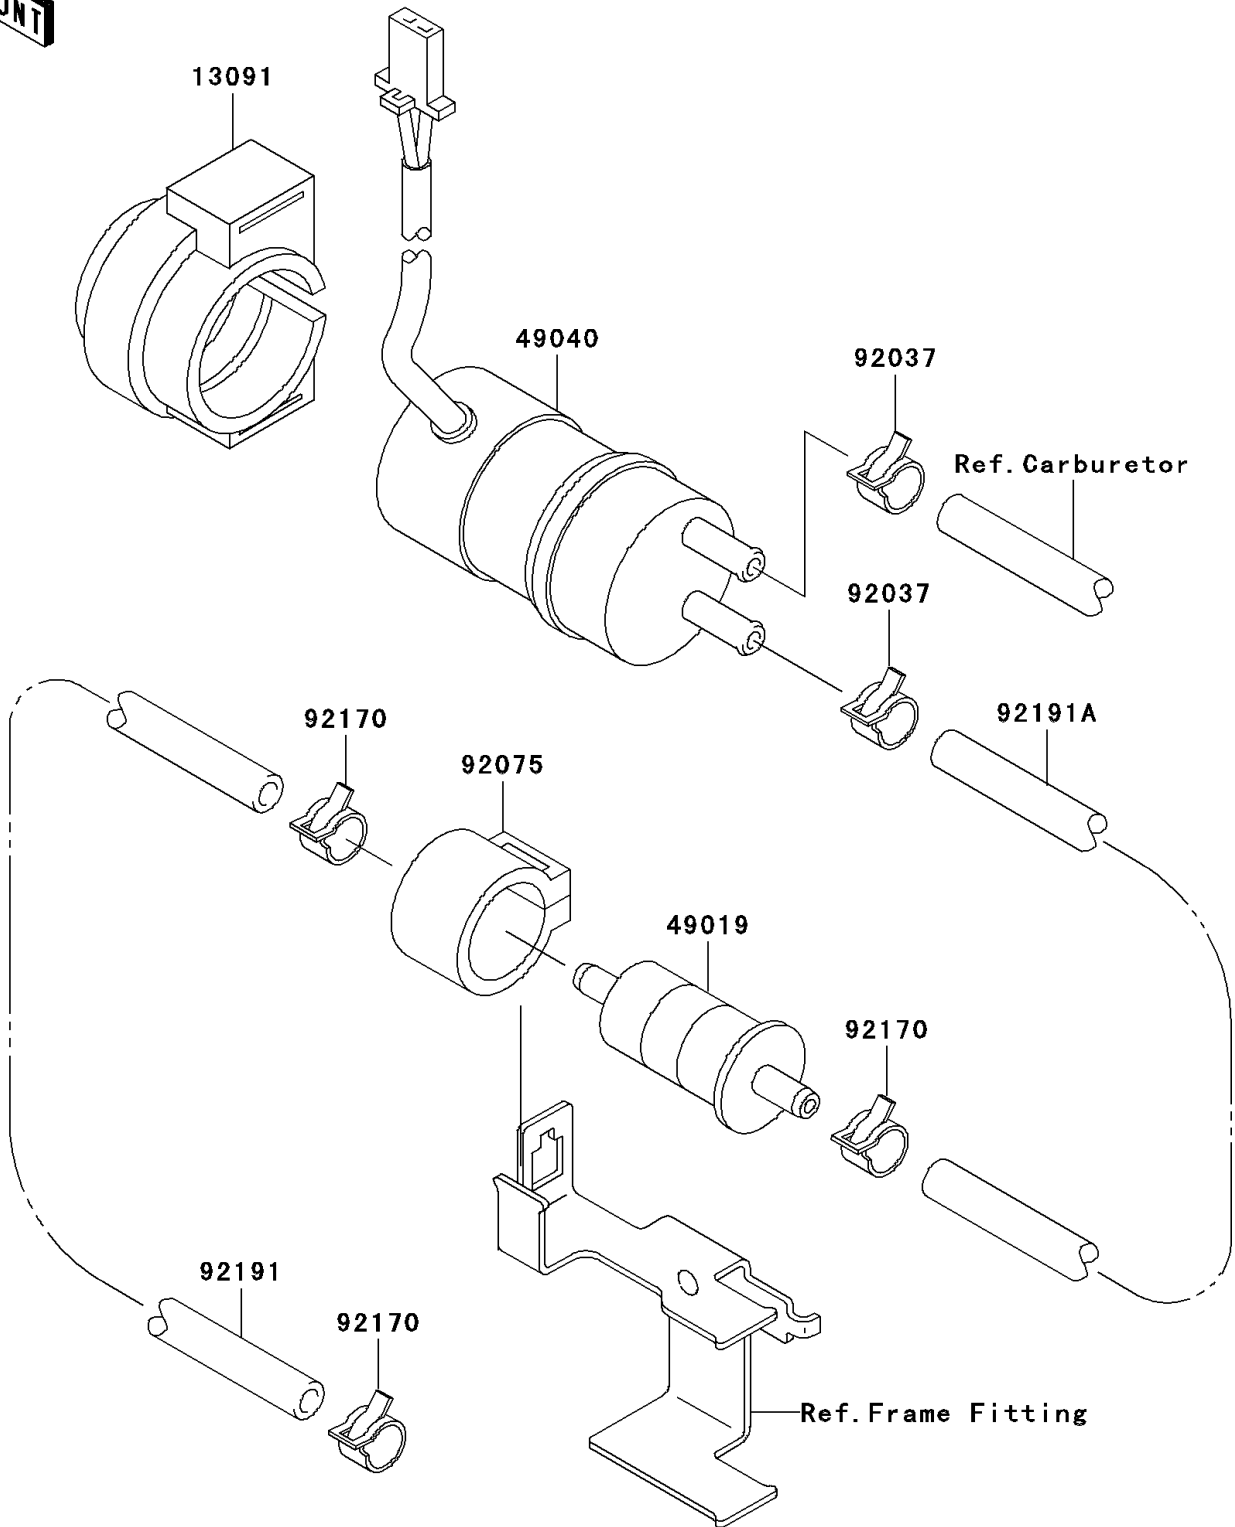

2001 Vulcan 1500 Classic PARTS DIAGRAM

Fuel Pump

E1520

2001 Vulcan 1500 Classic PARTS LIST

Fuel Pump

ITEM NAME	PART NUMBER	QUANTITY
HOLDER (Ref # 13091)	13091-1512	1
FILTER-FUEL (Ref # 49019)	49019-1055	1
PUMP-FUEL (Ref # 49040)	49040-1063	1
CLAMP,TUBE (Ref # 92037)	92037-1505	2
DAMPER,FUEL FILTER (Ref # 92075)	92075-1853	1
CLAMP (Ref # 92170)	92170-1492	3
TUBE,FUEL TAP-FILTER (Ref # 92191)	92191-1055	1
TUBE,FILTER-PUMP (Ref # 92191A)	92191-1058	1