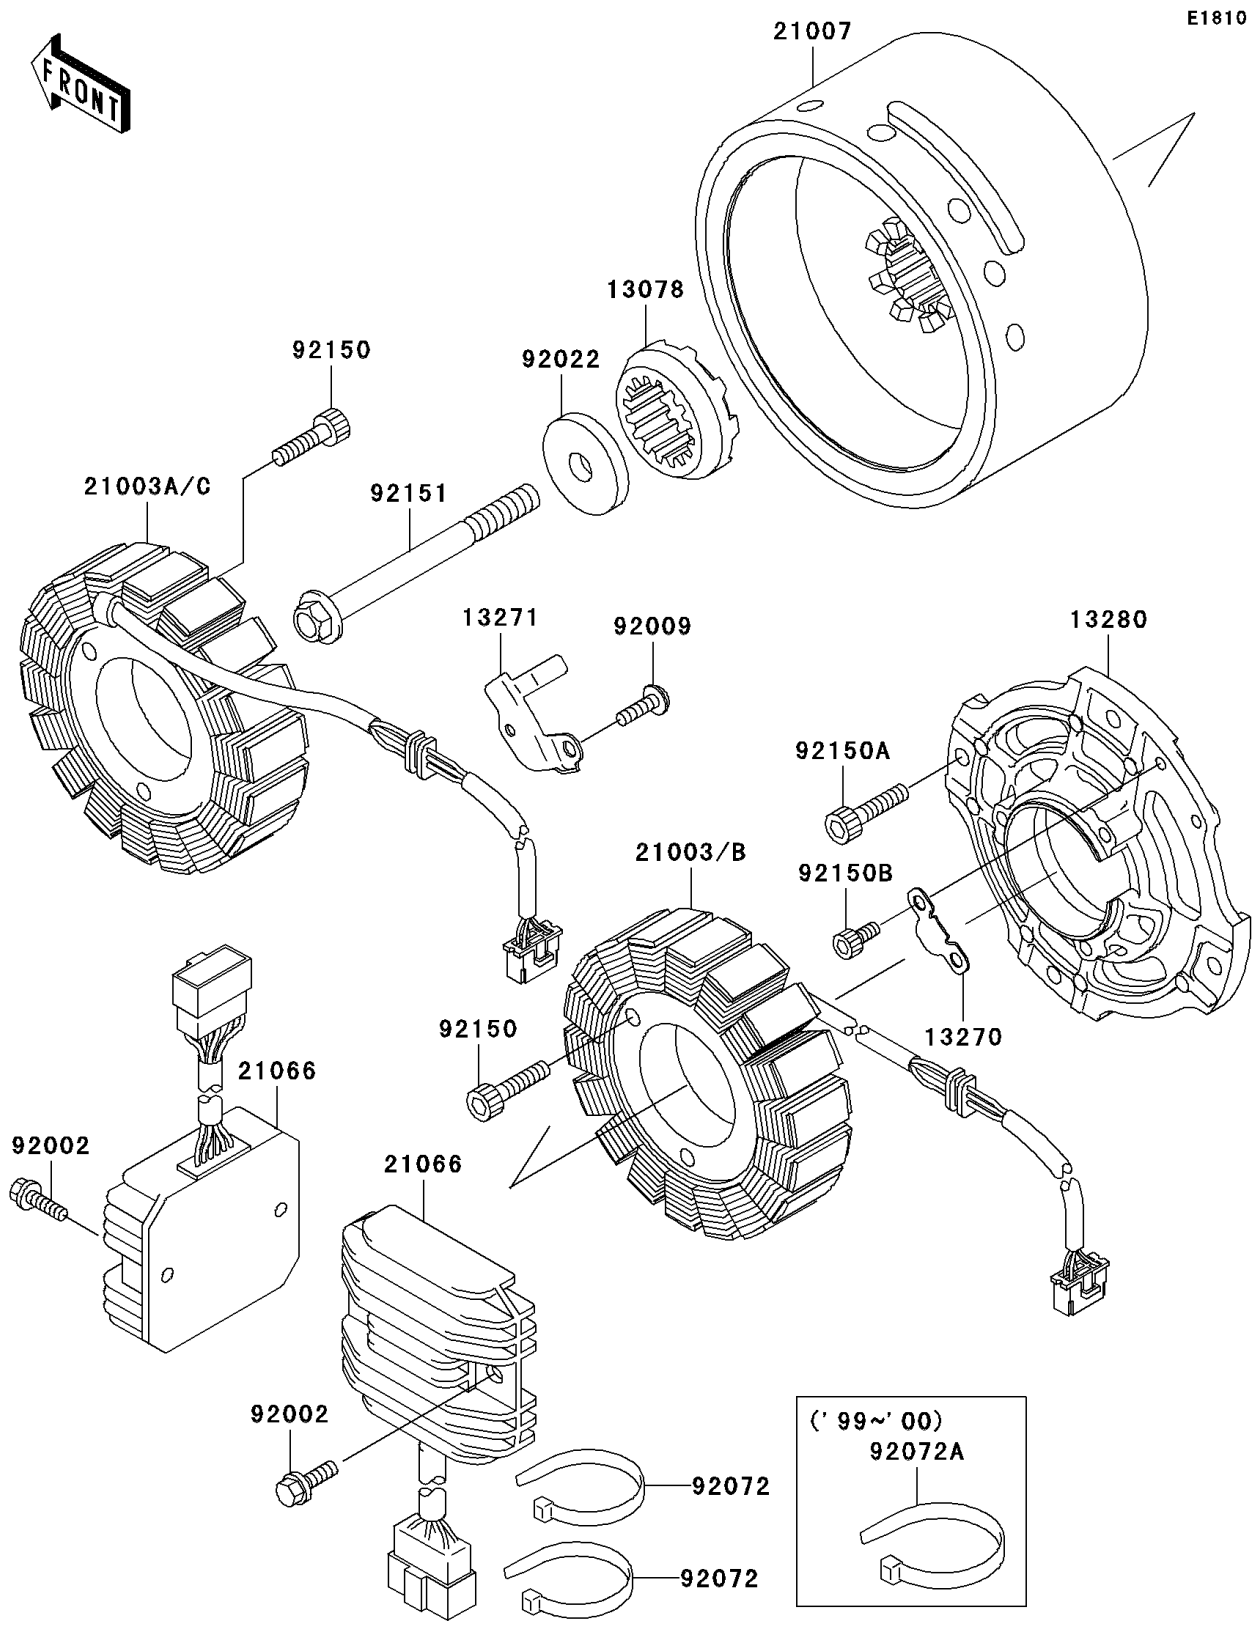

1999 Vulcan 1500 Classic PARTS DIAGRAM

Generator

1999 Vulcan 1500 Classic PARTS LIST

Generator

ITEM NAME	PART NUMBER	QUANTITY
RATCHET (Ref # 13078)	13078-1066	1
PLATE (Ref # 13270)	13270-1925	1
PLATE (Ref # 13271)	13271-1325	1
HOLDER (Ref # 13280)	13280-1069	1
STATOR,INNER (Ref # 21003)	21003-1325	1
STATOR,OUTER (Ref # 21003A)	21003-1356	1
ROTOR (Ref # 21007)	21007-1369	1
REGULATOR-VOLTAGE (Ref # 21066)	21066-1106	2
BOLT,6X25 (Ref # 92002)	92002-1086	4
SCREW (Ref # 92009)	92009-1768	1
WASHER,GENERATOR (Ref # 92022)	92022-1904	1
BAND,L=250 (Ref # 92072A)	92072-1237	1
BOLT,SOCKET,6X35 (Ref # 92150)	92150-1484	6
BOLT,SOCKET,6X22 (Ref # 92150A)	92150-1654	4
BOLT,5X8 (Ref # 92150B)	92150-1955	2
BOLT,12X120 (Ref # 92151)	92151-1386	1