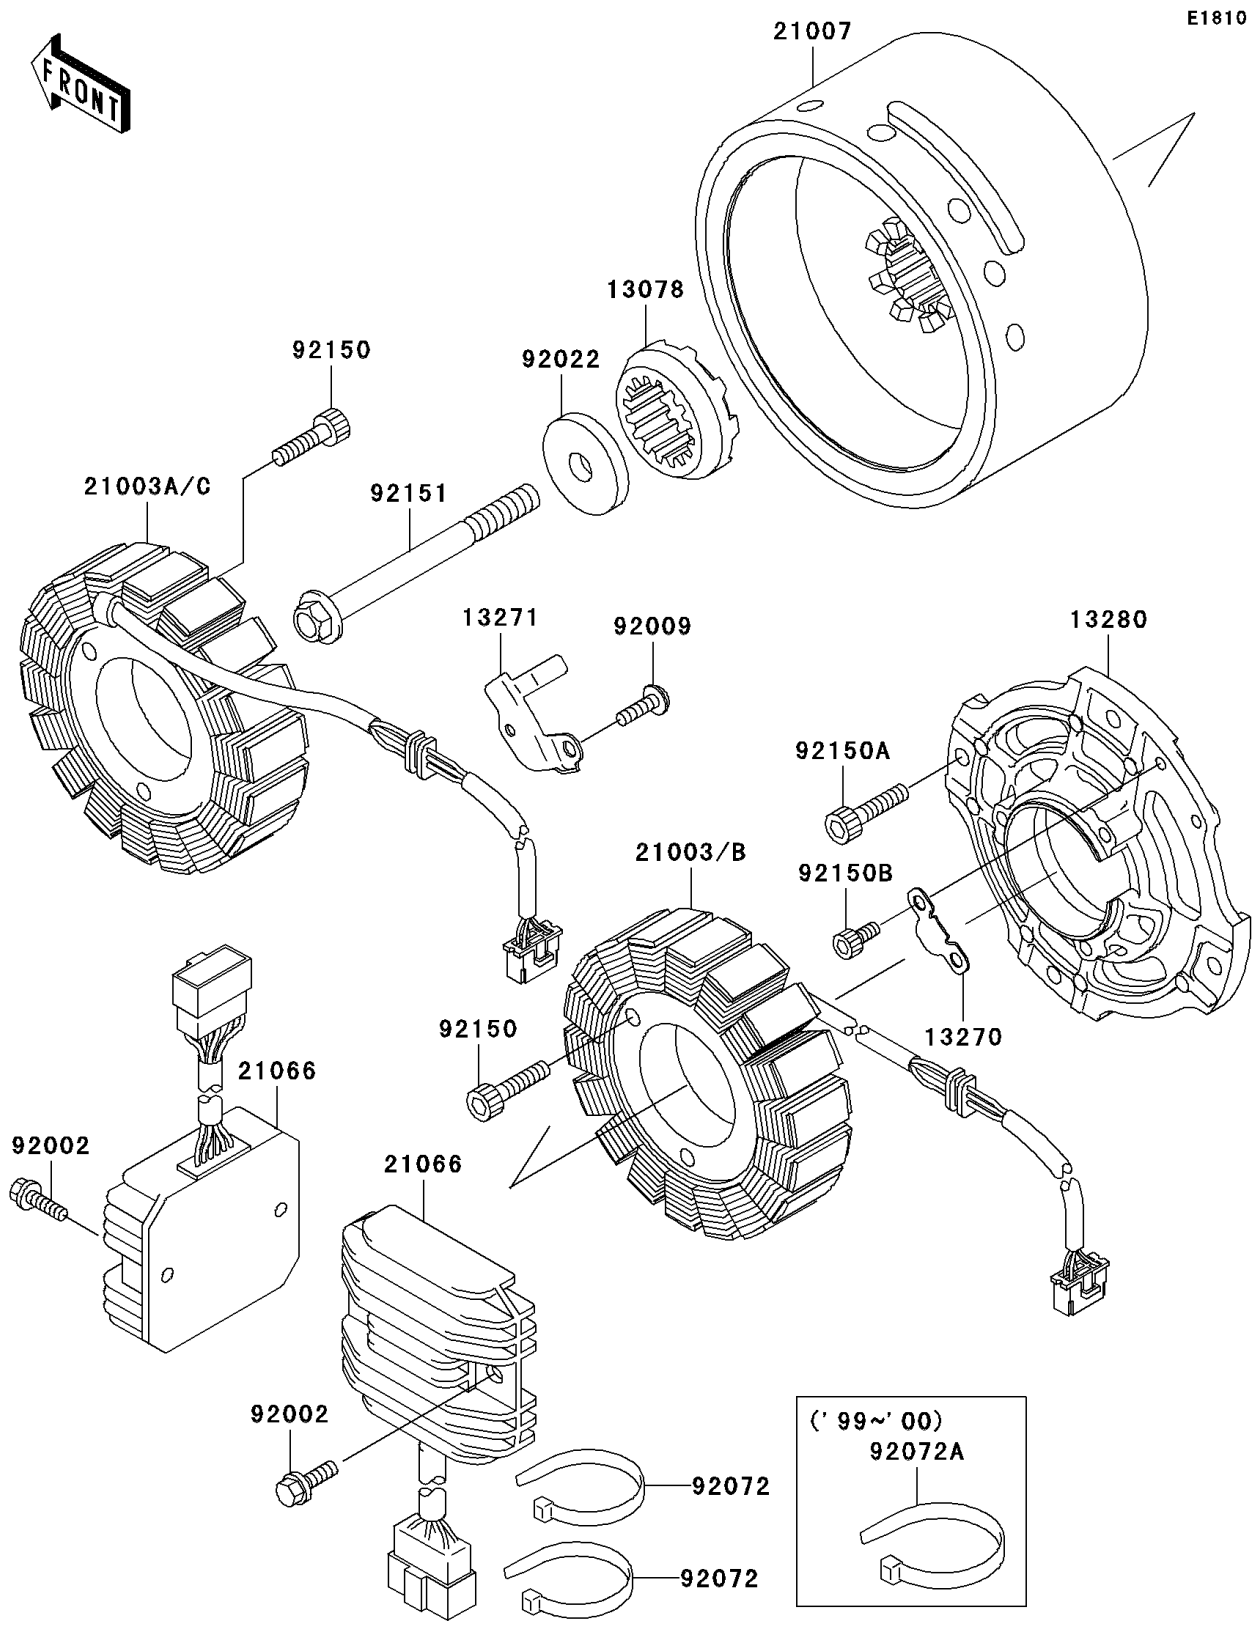

# 1999 Vulcan 1500 Classic PARTS DIAGRAM

Generator

# 1999 Vulcan 1500 Classic PARTS LIST

## Generator

ITEM NAME	PART NUMBER	QUANTITY
RATCHET (Ref # 13078)	13078-1066	1
PLATE (Ref # 13270)	13270-1925	1
PLATE (Ref # 13271)	13271-1325	1
HOLDER (Ref # 13280)	13280-1069	1
STATOR,INNER (Ref # 21003)	21003-1325	1
STATOR,OUTER (Ref # 21003A)	21003-1356	1
ROTOR (Ref # 21007)	21007-1369	1
REGULATOR-VOLTAGE (Ref # 21066)	21066-1106	2
BOLT,6X25 (Ref # 92002)	92002-1086	4
SCREW (Ref # 92009)	92009-1768	1
WASHER,GENERATOR (Ref # 92022)	92022-1904	1
BAND,L=250 (Ref # 92072A)	92072-1237	1
BOLT,SOCKET,6X35 (Ref # 92150)	92150-1484	6
BOLT,SOCKET,6X22 (Ref # 92150A)	92150-1654	4
BOLT,5X8 (Ref # 92150B)	92150-1955	2
BOLT,12X120 (Ref # 92151)	92151-1386	1