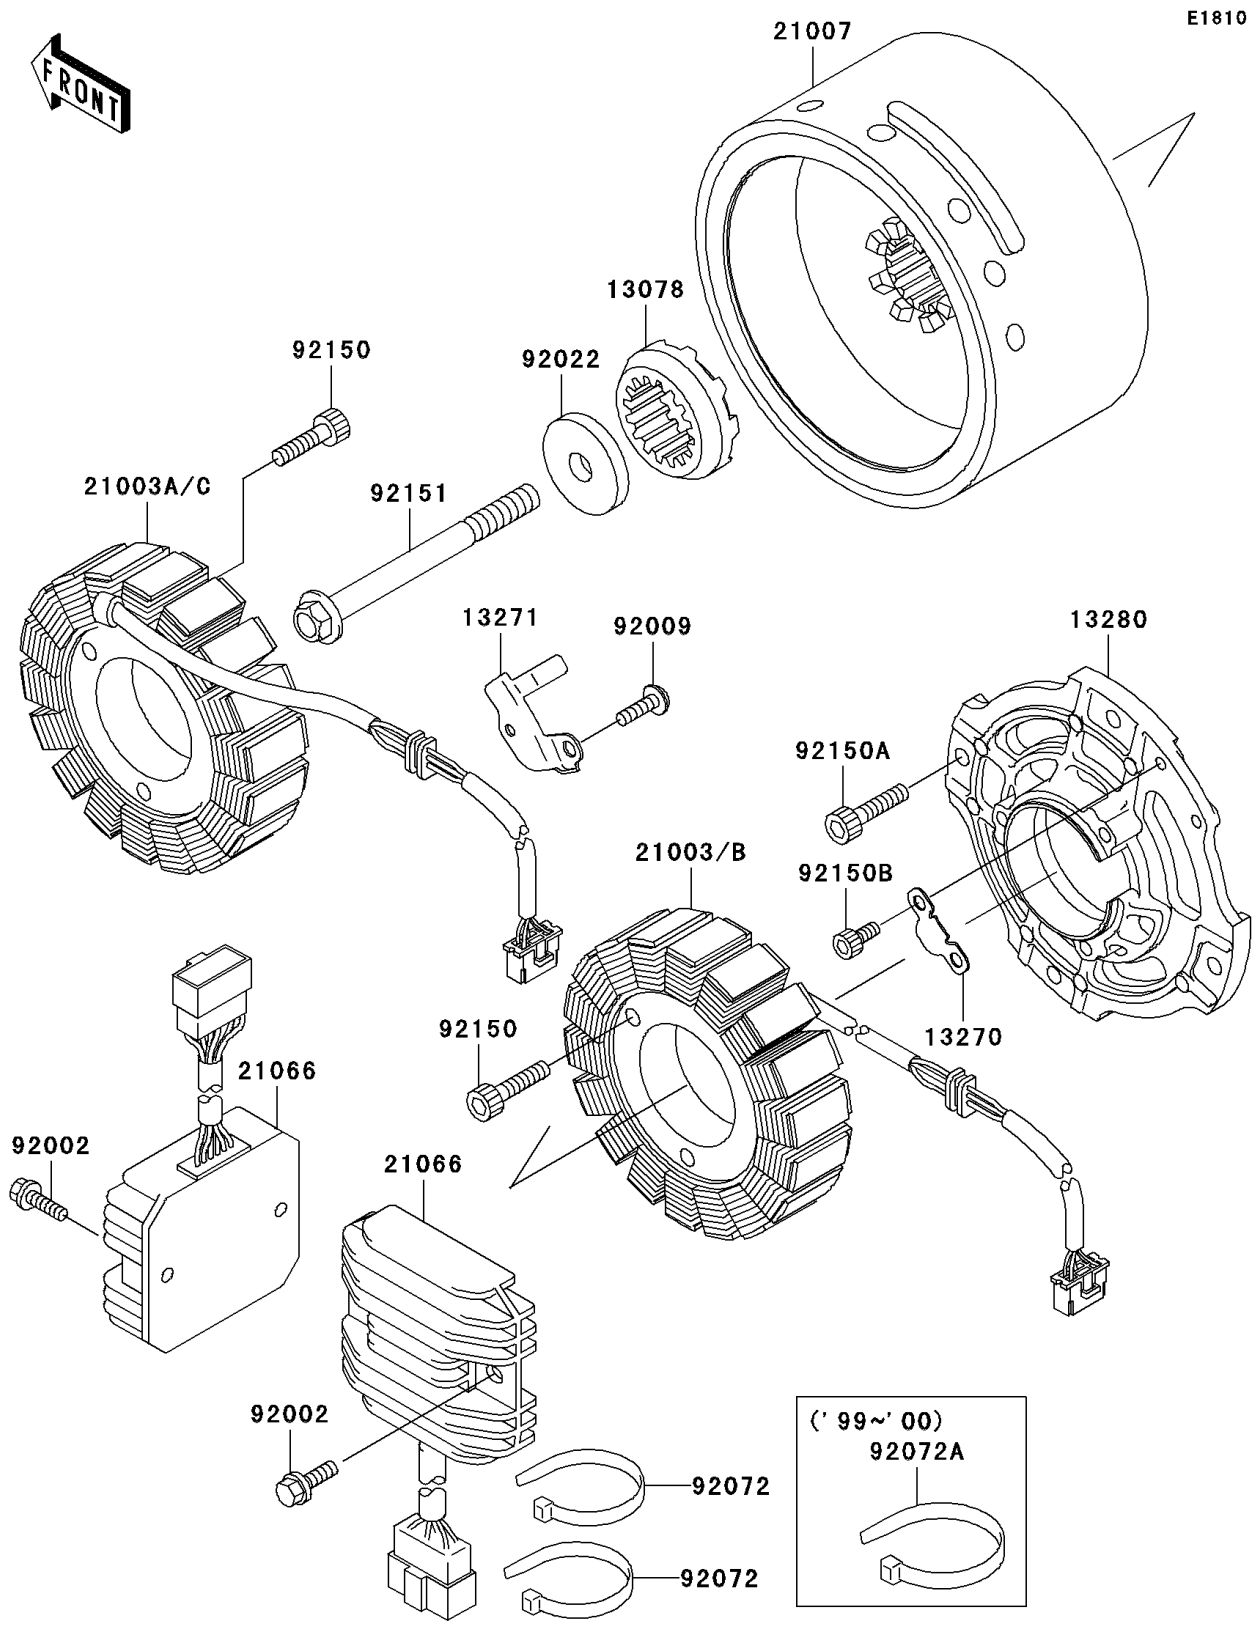

2000 Vulcan 1500 Classic PARTS DIAGRAM

Generator

2000 Vulcan 1500 Classic PARTS LIST

Generator

ITEM NAME	PART NUMBER	QUANTITY
RATCHET (Ref # 13078)	13078-1066	1
PLATE (Ref # 13270)	13270-1925	1
PLATE (Ref # 13271)	13271-1325	1
HOLDER (Ref # 13280)	13280-1069	1
STATOR,INNER (Ref # 21003)	21003-1325	1
STATOR,OUTER (Ref # 21003A)	21003-1356	1
ROTOR (Ref # 21007)	21007-1369	1
REGULATOR-VOLTAGE (Ref # 21066)	21066-1106	2
BOLT,6X25 (Ref # 92002)	92002-1086	4
SCREW (Ref # 92009)	92009-1768	1
WASHER,GENERATOR (Ref # 92022)	92022-1904	1
BAND,L=250 (Ref # 92072A)	92072-1237	1
BOLT,SOCKET,6X35 (Ref # 92150)	92150-1484	6
BOLT,SOCKET,6X22 (Ref # 92150A)	92150-1654	4
BOLT,5X8 (Ref # 92150B)	92150-1955	2
BOLT,12X120 (Ref # 92151)	92151-1386	1