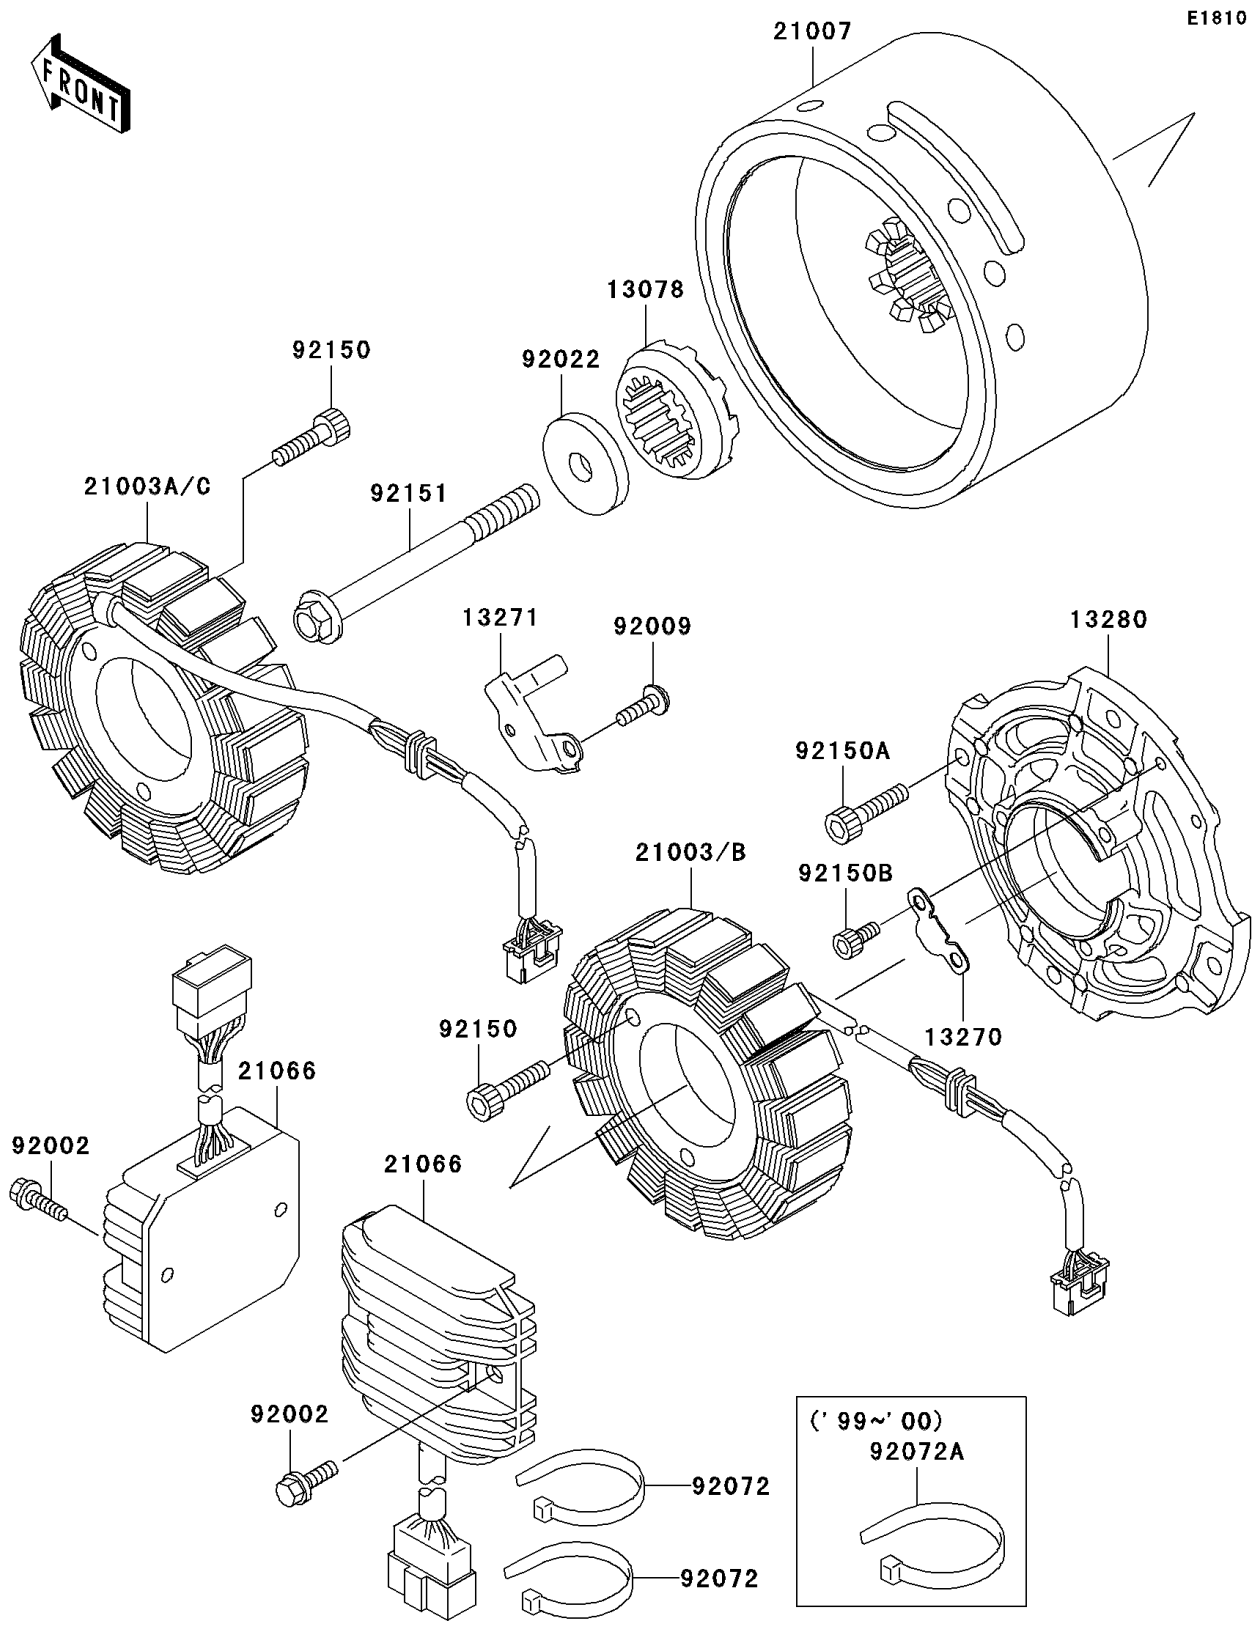

2002 Vulcan 1500 Classic PARTS DIAGRAM

Generator

2002 Vulcan 1500 Classic PARTS LIST

Generator

ITEM NAME	PART NUMBER	QUANTITY
RATCHET (Ref # 13078)	13078-1066	1
PLATE (Ref # 13270)	13270-1925	1
PLATE (Ref # 13271)	13271-1325	1
HOLDER (Ref # 13280)	13280-1069	1
STATOR,INNER (Ref # 21003B)	21003-1372	1
STATOR,OUTER (Ref # 21003C)	21003-1373	1
ROTOR (Ref # 21007)	21007-1369	1
REGULATOR-VOLTAGE (Ref # 21066)	21066-1106	2
BOLT,6X25 (Ref # 92002)	92002-1086	4
SCREW (Ref # 92009)	92009-1768	1
WASHER,GENERATOR (Ref # 92022)	92022-1904	1
BAND,L=202 (Ref # 92072)	92072-1195	2
BOLT,SOCKET,6X35 (Ref # 92150)	92150-1484	6
BOLT,SOCKET,6X22 (Ref # 92150A)	92150-1654	4
BOLT,5X8 (Ref # 92150B)	92150-1955	2
BOLT,12X120 (Ref # 92151)	92151-1386	1