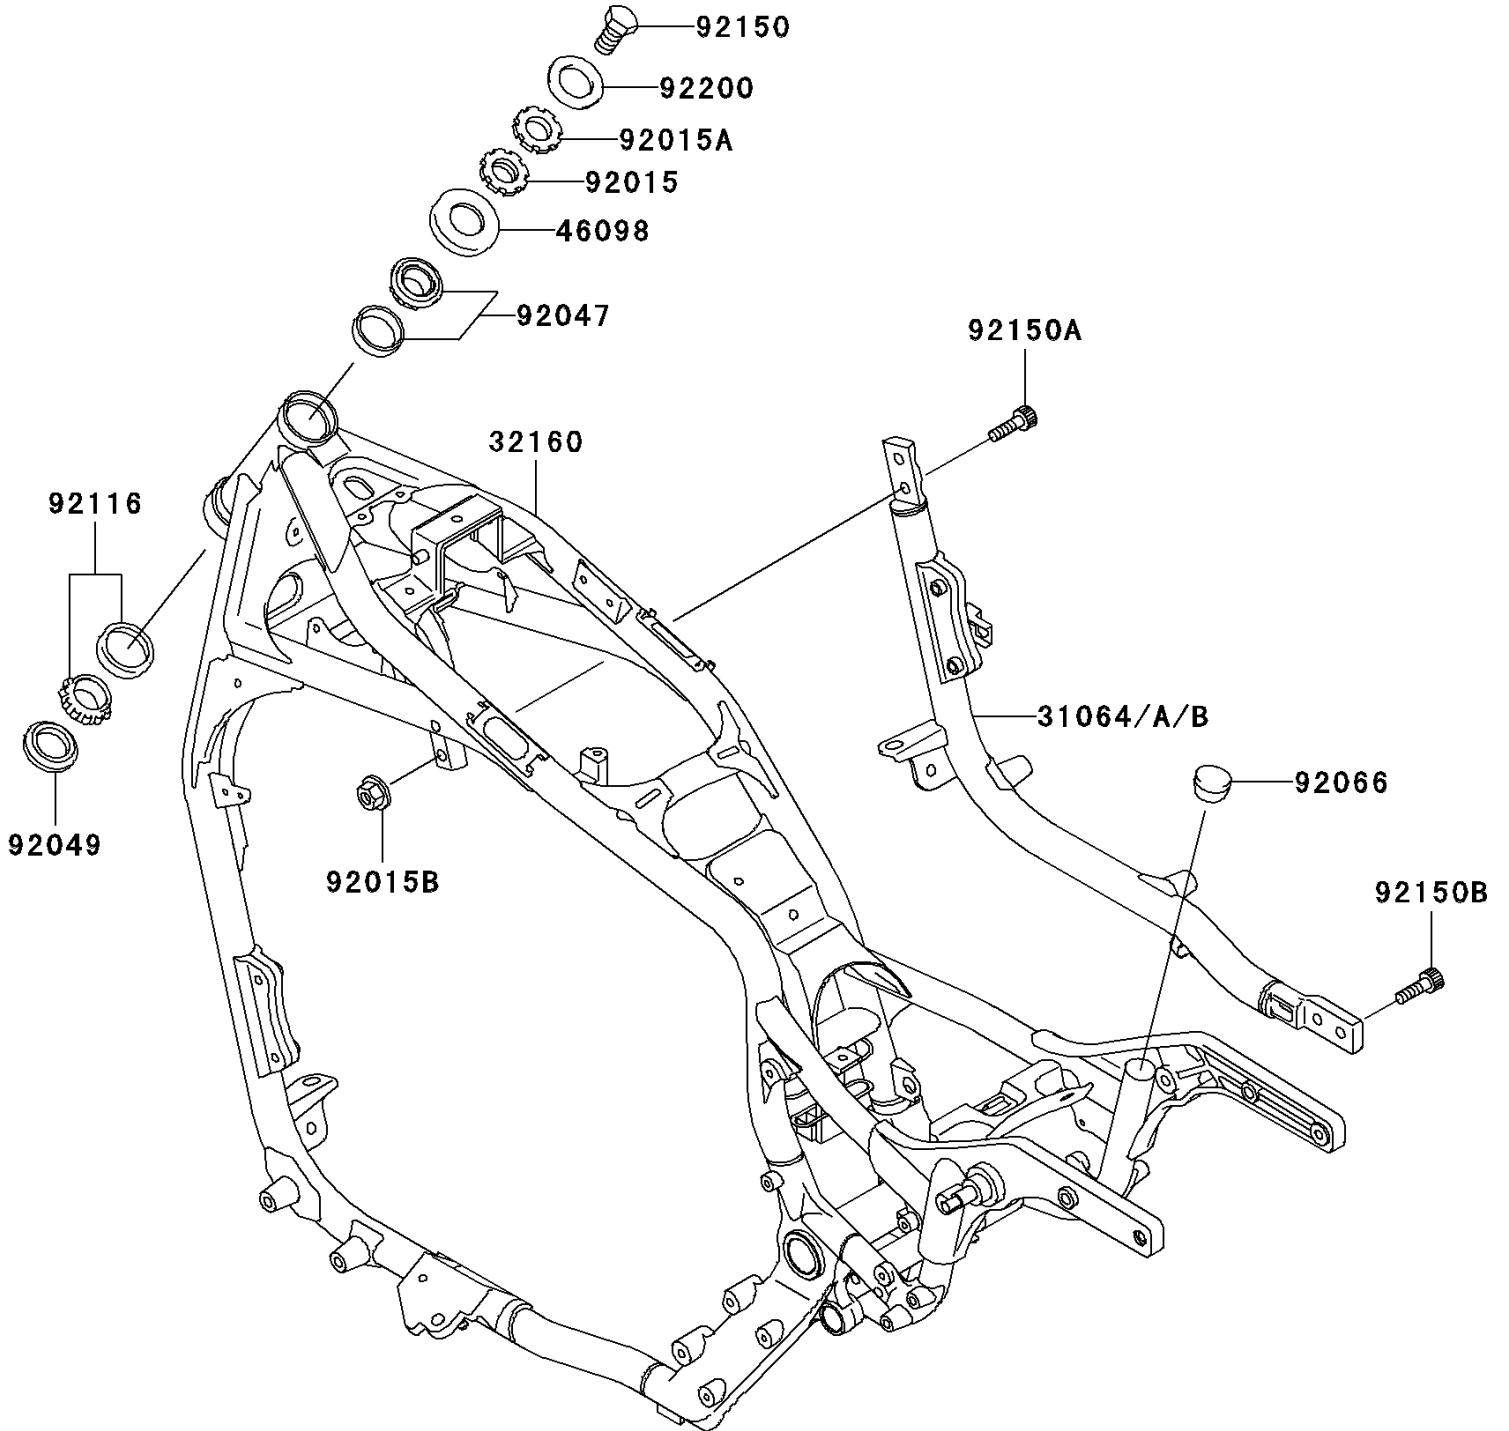

2001 Vulcan 1500 Classic PARTS DIAGRAM

Frame

F2120

2001 Vulcan 1500 Classic PARTS LIST

Frame

ITEM NAME	PART NUMBER	QUANTITY
PIPE-COMP,DOWNTUBU,RH (Ref # 31064B)	31064-1237	1
FRAME-COMP (Ref # 32160)	32160-1577	1
CAP,STEERING STEM (Ref # 46098)	46098-017	1
NUT,25MM,T=10 (Ref # 92015)	92015-1377	1
NUT,25MM,T=6 (Ref # 92015A)	92015-1378	1
NUT,FLANGED,10MM (Ref # 92015B)	92015-1727	2
RACE,ROLLER,32005JR RS (Ref # 92047)	92047-017	1
SEAL-OIL,XMHE36X52X4J (Ref # 92049)	92049-1162	1
PLUG (Ref # 92066)	92066-1444	2
BEARING-ROLLER,HR320/28XJ (Ref # 92116)	92116-1009	1
BOLT,14X25 (Ref # 92150)	92150-1672	1
BOLT,SOCKET,10X30 (Ref # 92150A)	92150-1690	2
BOLT,SOCKET,10X23 (Ref # 92150B)	92150-1942	2
WASHER (Ref # 92200)	92200-1140	1