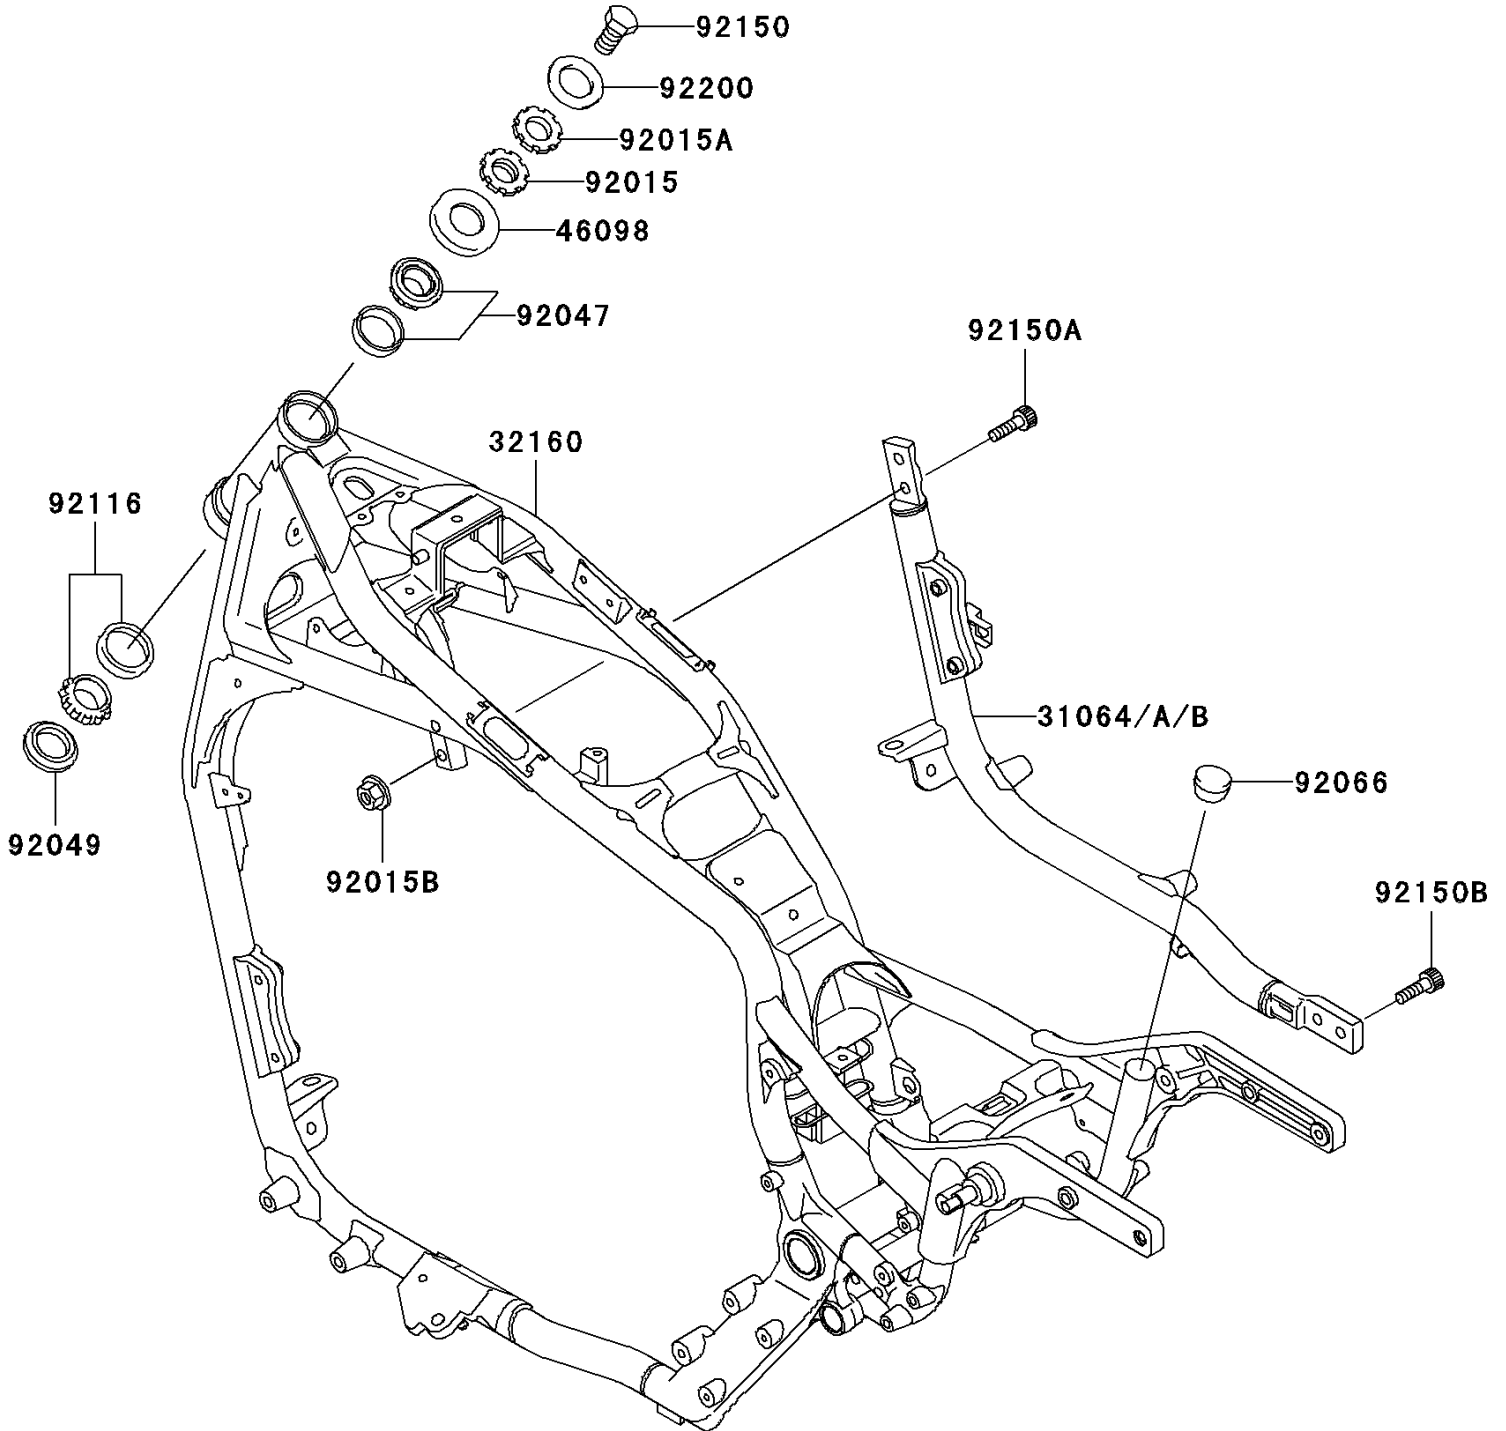

2003 Vulcan 1500 Classic PARTS DIAGRAM

Frame

F2120

2003 Vulcan 1500 Classic PARTS LIST

Frame

ITEM NAME	PART NUMBER	QUANTITY
PIPE-COMP,DOWNTUBU,RH (Ref # 31064B)	31064-1237	1
FRAME-COMP (Ref # 32160)	32160-1577	1
CAP,STEERING STEM (Ref # 46098)	46098-017	1
NUT,25MM,T=10 (Ref # 92015)	92015-1377	1
NUT,25MM,T=6 (Ref # 92015A)	92015-1378	1
NUT,FLANGED,10MM (Ref # 92015B)	92015-1727	2
RACE,ROLLER,32005JR RS (Ref # 92047)	92047-017	1
SEAL-OIL,XMHE36X52X4J (Ref # 92049)	92049-1162	1
PLUG (Ref # 92066)	92066-1444	2
BEARING-ROLLER,HR320/28XJ (Ref # 92116)	92116-1009	1
BOLT,14X25 (Ref # 92150)	92150-1672	1
BOLT,SOCKET,10X30 (Ref # 92150A)	92150-1690	2
BOLT,SOCKET,10X23 (Ref # 92150B)	92150-1942	2
WASHER (Ref # 92200)	92200-1140	1