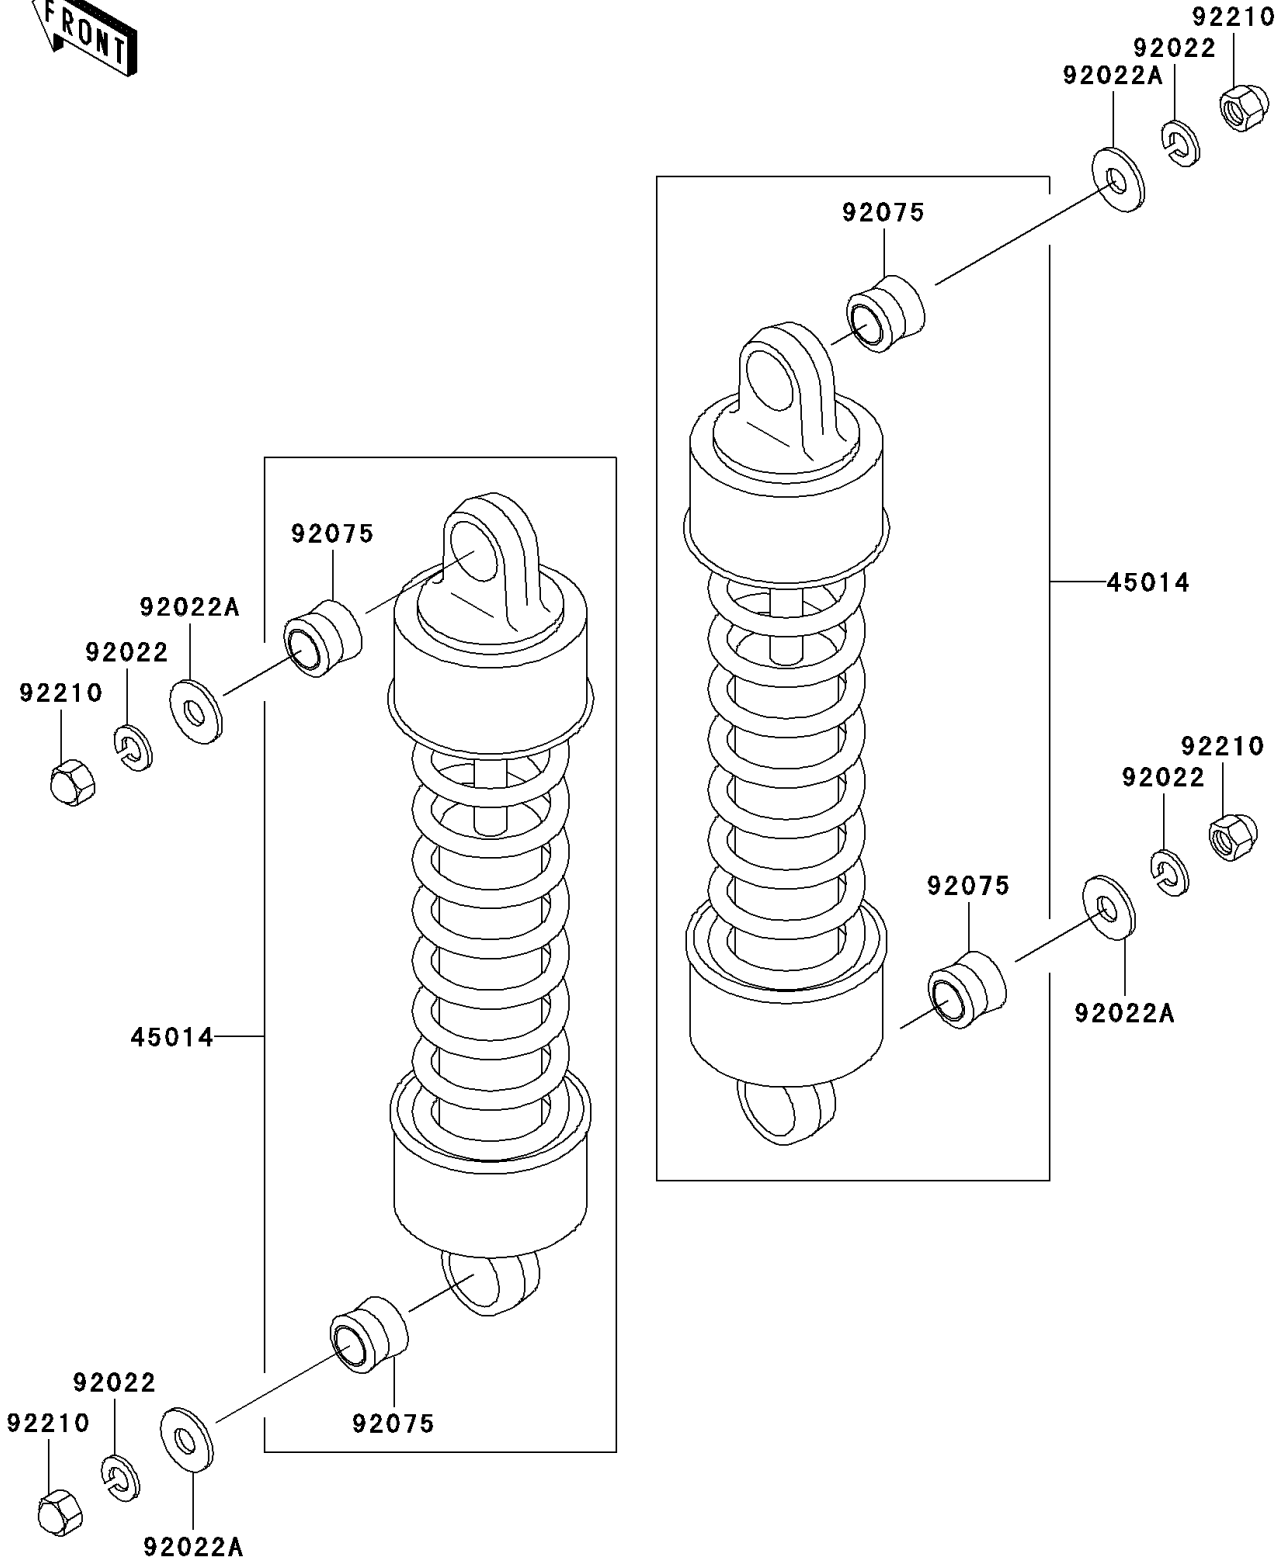

1999 Vulcan 1500 Classic PARTS DIAGRAM

Suspension/Shock Absorber

F2151

1999 Vulcan 1500 Classic PARTS LIST

Suspension/Shock Absorber

ITEM NAME	PART NUMBER	QUANTITY
SHOCKABSORBER (Ref # 45014)	45014-1719	2
WASHER,SPRING,10MM (Ref # 92022)	92022-1540	4
WASHER,10.5X26X2.3 (Ref # 92022A)	92022-246	4
DAMPER,SHOCKABSORBER (Ref # 92075)	92075-1387	4
NUT,CAP,10MM (Ref # 92210)	92210-1128	4