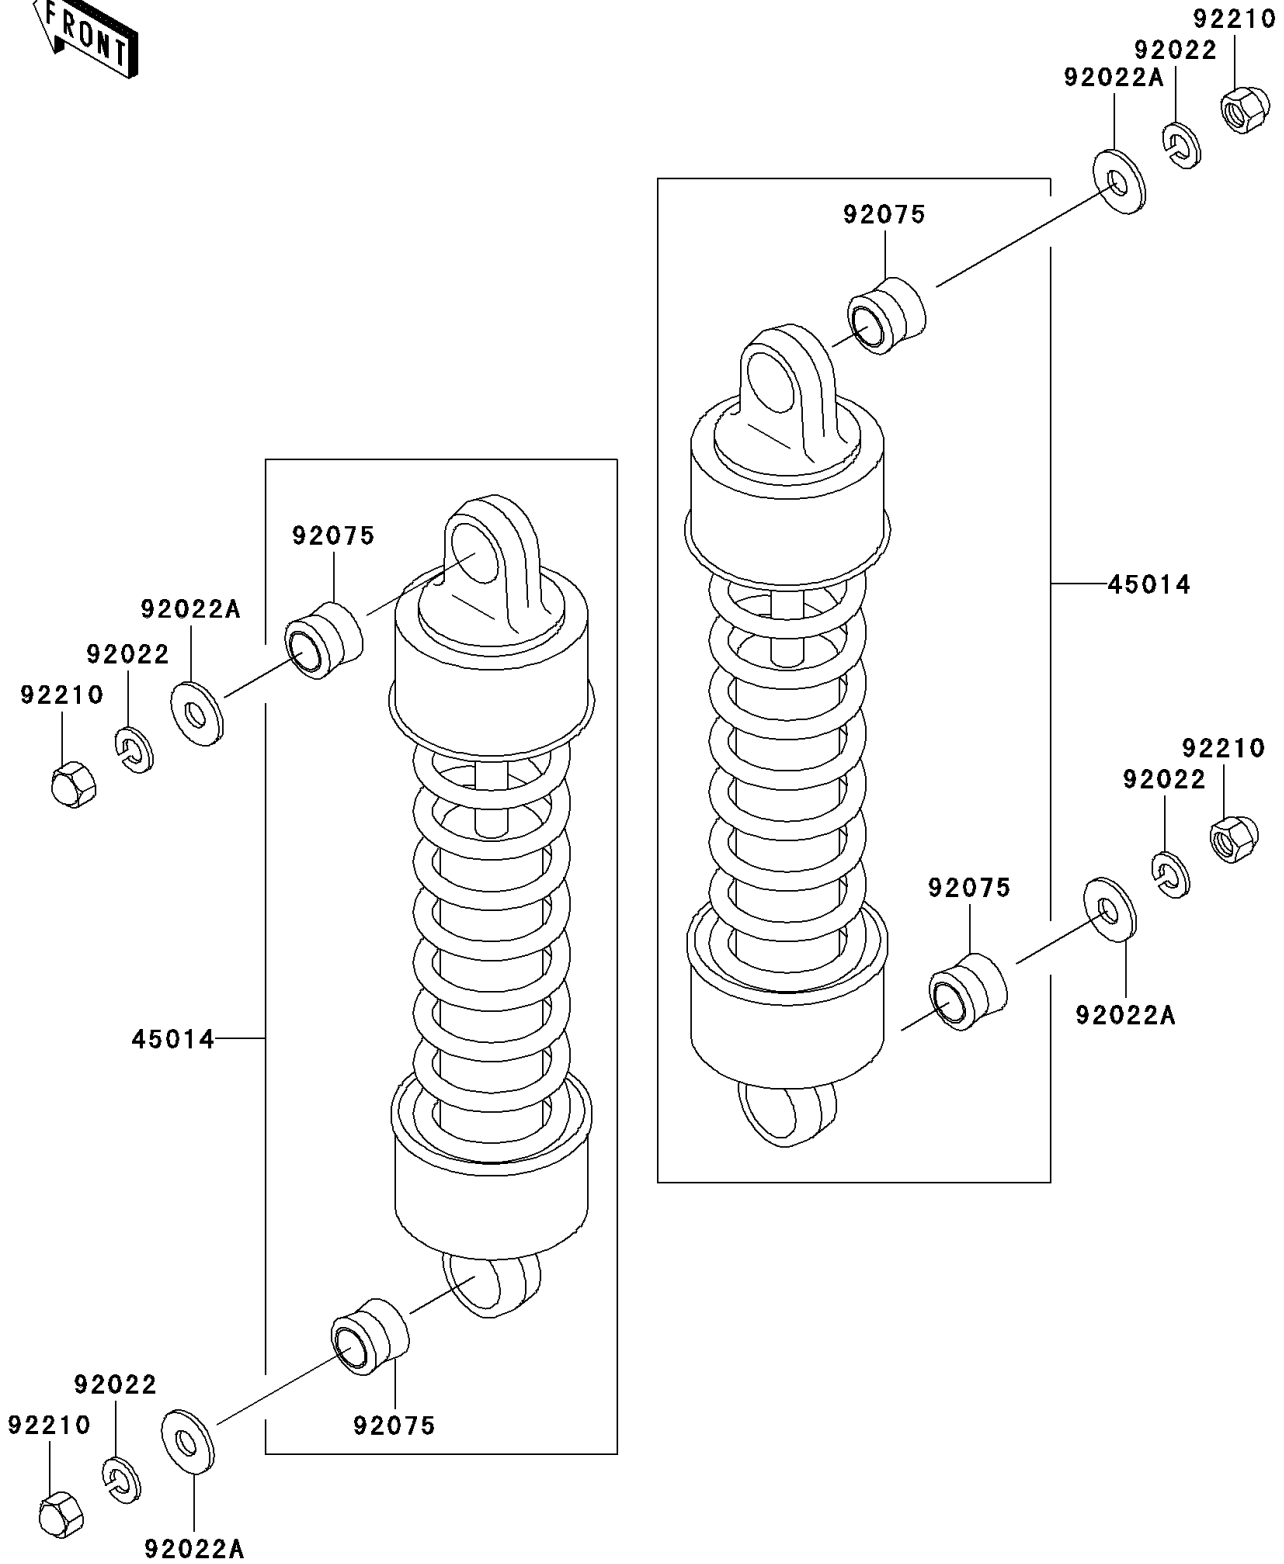

2001 Vulcan 1500 Classic PARTS DIAGRAM

Suspension/Shock Absorber

F2151

2001 Vulcan 1500 Classic PARTS LIST

Suspension/Shock Absorber

ITEM NAME	PART NUMBER	QUANTITY
SHOCKABSORBER (Ref # 45014)	45014-1719	2
WASHER,SPRING,10MM (Ref # 92022)	92022-1540	4
WASHER,10.5X26X2.3 (Ref # 92022A)	92022-246	4
DAMPER,SHOCKABSORBER (Ref # 92075)	92075-1387	4
NUT,CAP,10MM (Ref # 92210)	92210-1128	4