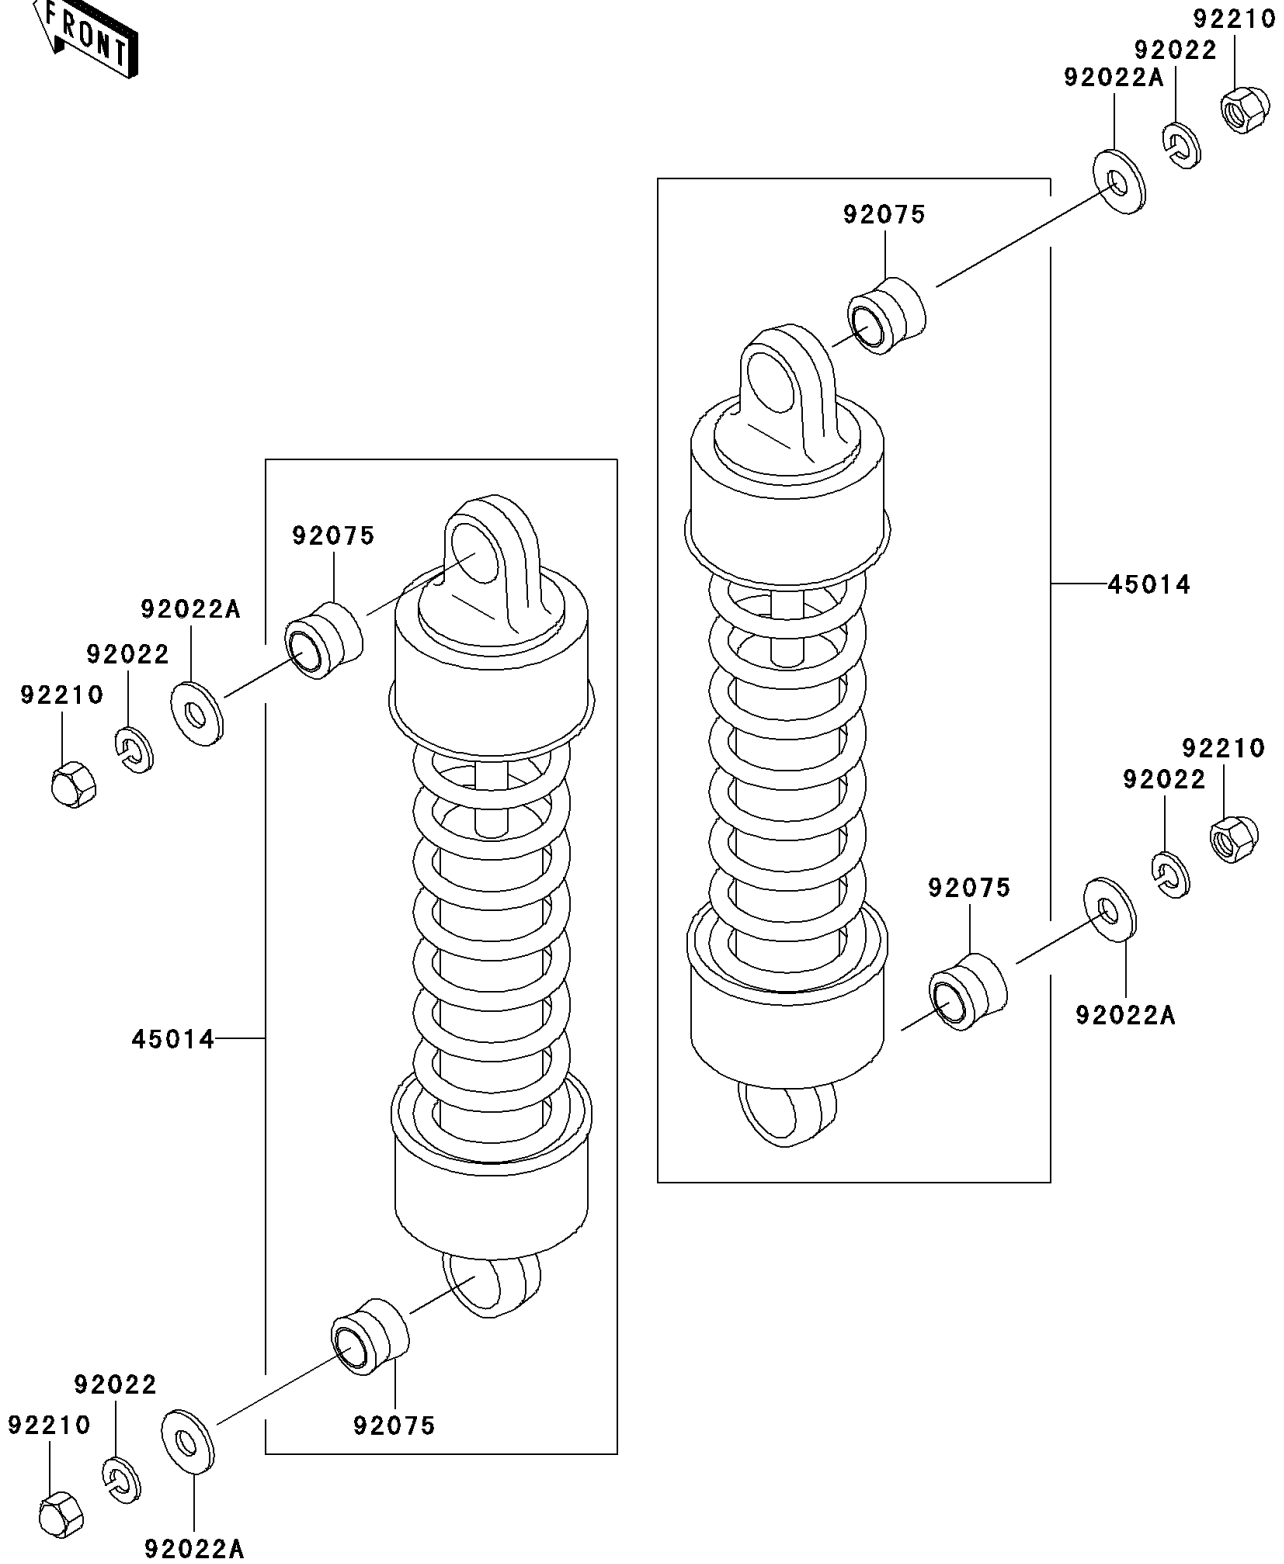

# 2003 Vulcan 1500 Classic PARTS DIAGRAM

Suspension/Shock Absorber

F2151

## 2003 Vulcan 1500 Classic PARTS LIST

### Suspension/Shock Absorber

ITEM NAME	PART NUMBER	QUANTITY
SHOCKABSORBER (Ref # 45014)	45014-1719	2
WASHER,SPRING,10MM (Ref # 92022)	92022-1540	4
WASHER,10.5X26X2.3 (Ref # 92022A)	92022-246	4
DAMPER,SHOCKABSORBER (Ref # 92075)	92075-1387	4
NUT,CAP,10MM (Ref # 92210)	92210-1128	4