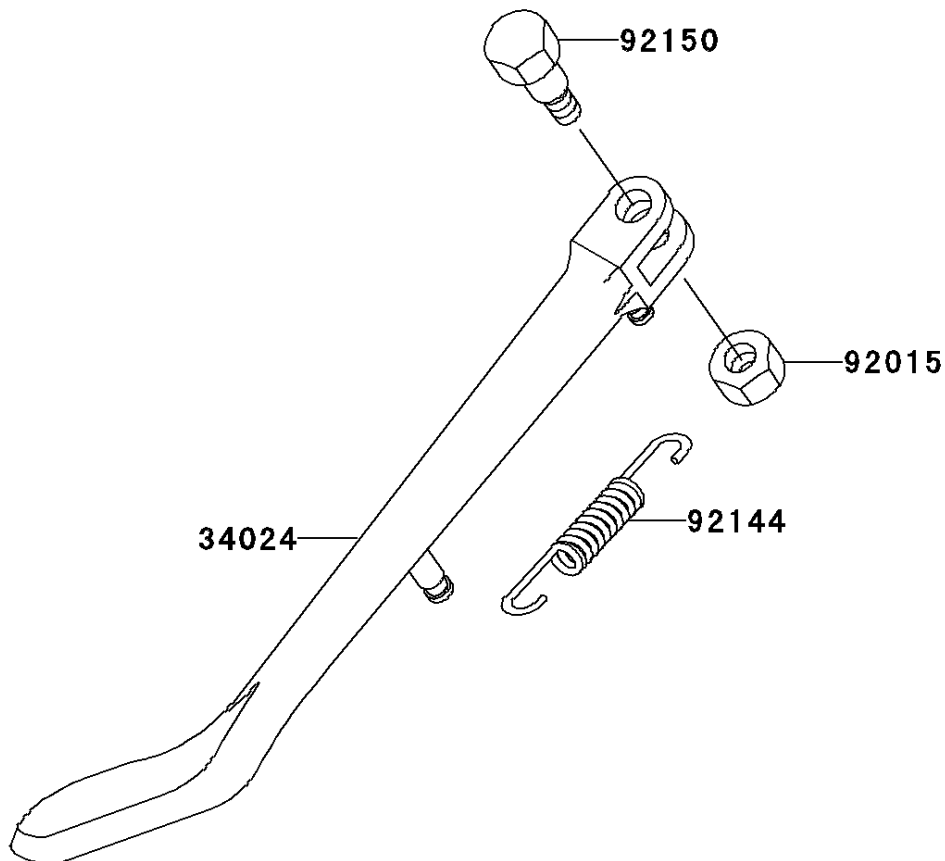

1999 Vulcan 1500 Classic PARTS DIAGRAM

Stand(s)

F2190

1999 Vulcan 1500 Classic PARTS LIST

Stand(s)

ITEM NAME	PART NUMBER	QUANTITY
STAND-SIDE (Ref # 34024)	34024-1330	1
NUT,LOCK,10MM,BLACK (Ref # 92015)	92015-1188	1
SPRING,SIDE STAND (Ref # 92144)	92144-1927	1
BOLT,SIDE STAND (Ref # 92150)	92150-1941	1