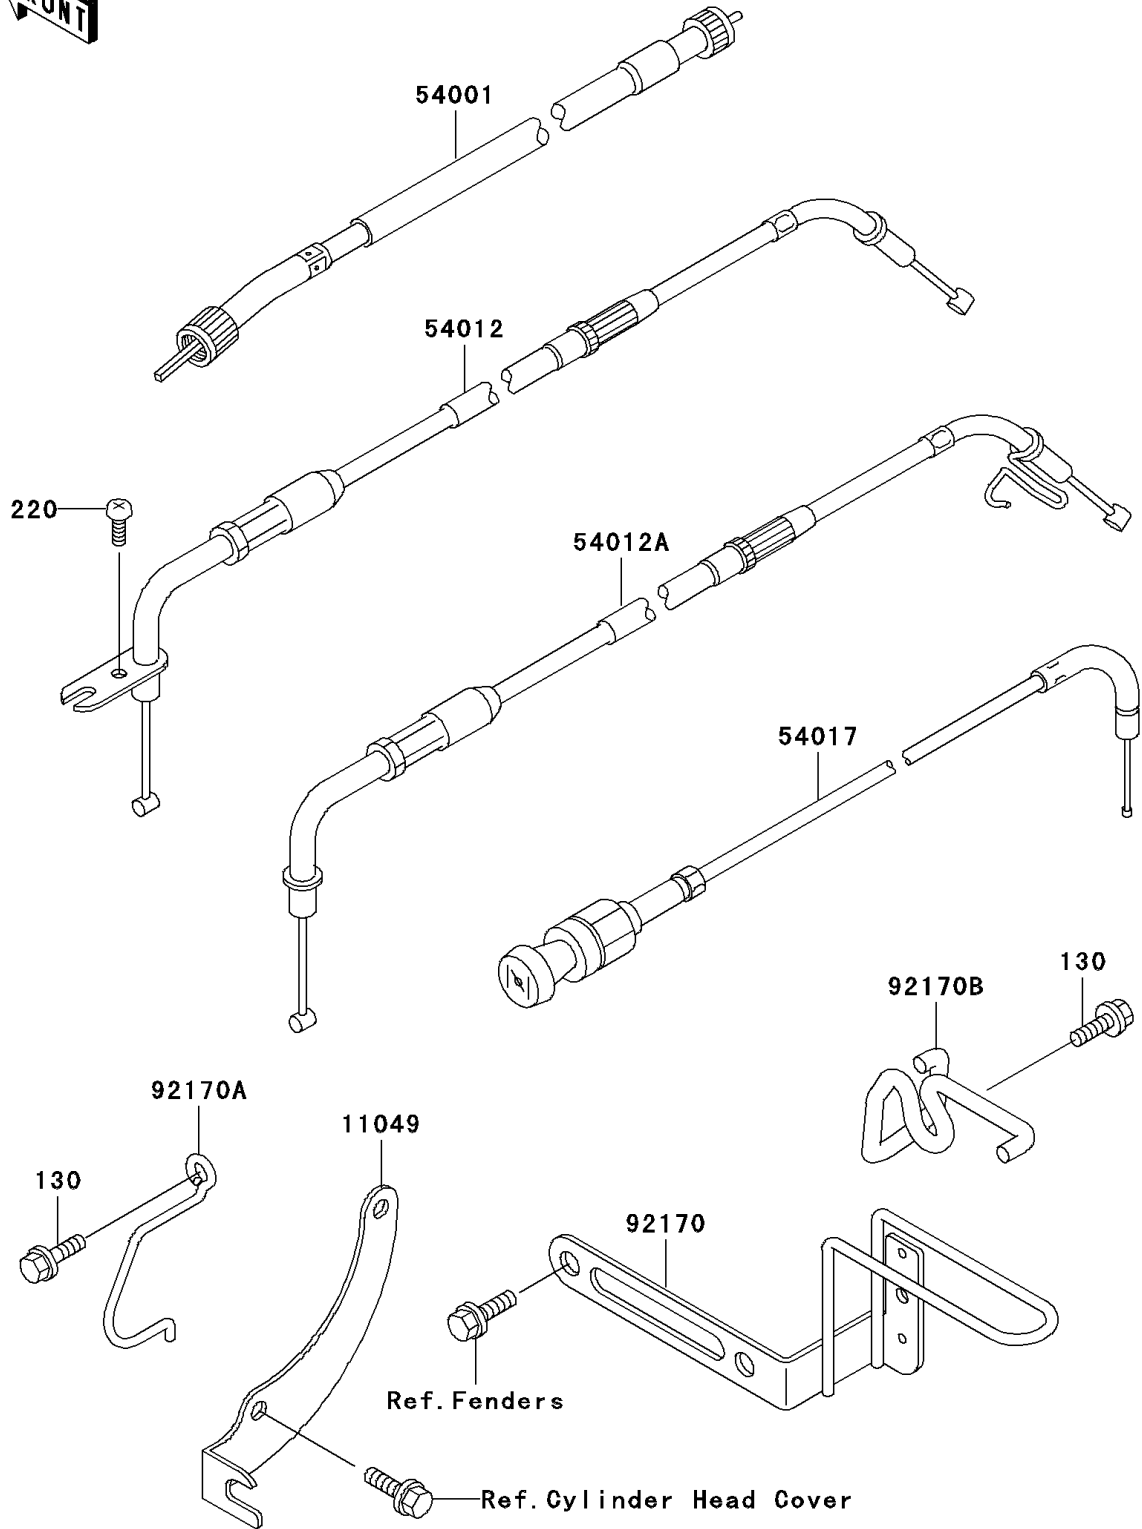

1999 Vulcan 1500 Classic PARTS DIAGRAM

Cables

F2540

1999 Vulcan 1500 Classic PARTS LIST

Cables

ITEM NAME	PART NUMBER	QUANTITY
BOLT-FLANGED,6X14,BLACK (Ref # 130)	130J0614	2
SCREW-PAN-CROSS (Ref # 220)	220C0514	1
BRACKET,CHOCK CABLE (Ref # 11049)	11049-1888	1
CABLE-SPEEDMETER (Ref # 54001)	54001-1215	1
CABLE-THROTTLE,OPENING (Ref # 54012)	54012-1593	1
CABLE-THROTTLE,CLOSING (Ref # 54012A)	54012-1594	1
CABLE-STARTER (Ref # 54017)	54017-1187	1
CLAMP,CABLE (Ref # 92170)	92170-1652	1
CLAMP,CABLE (Ref # 92170A)	92170-1697	1
CLAMP,CABLE (Ref # 92170B)	92170-1729	1