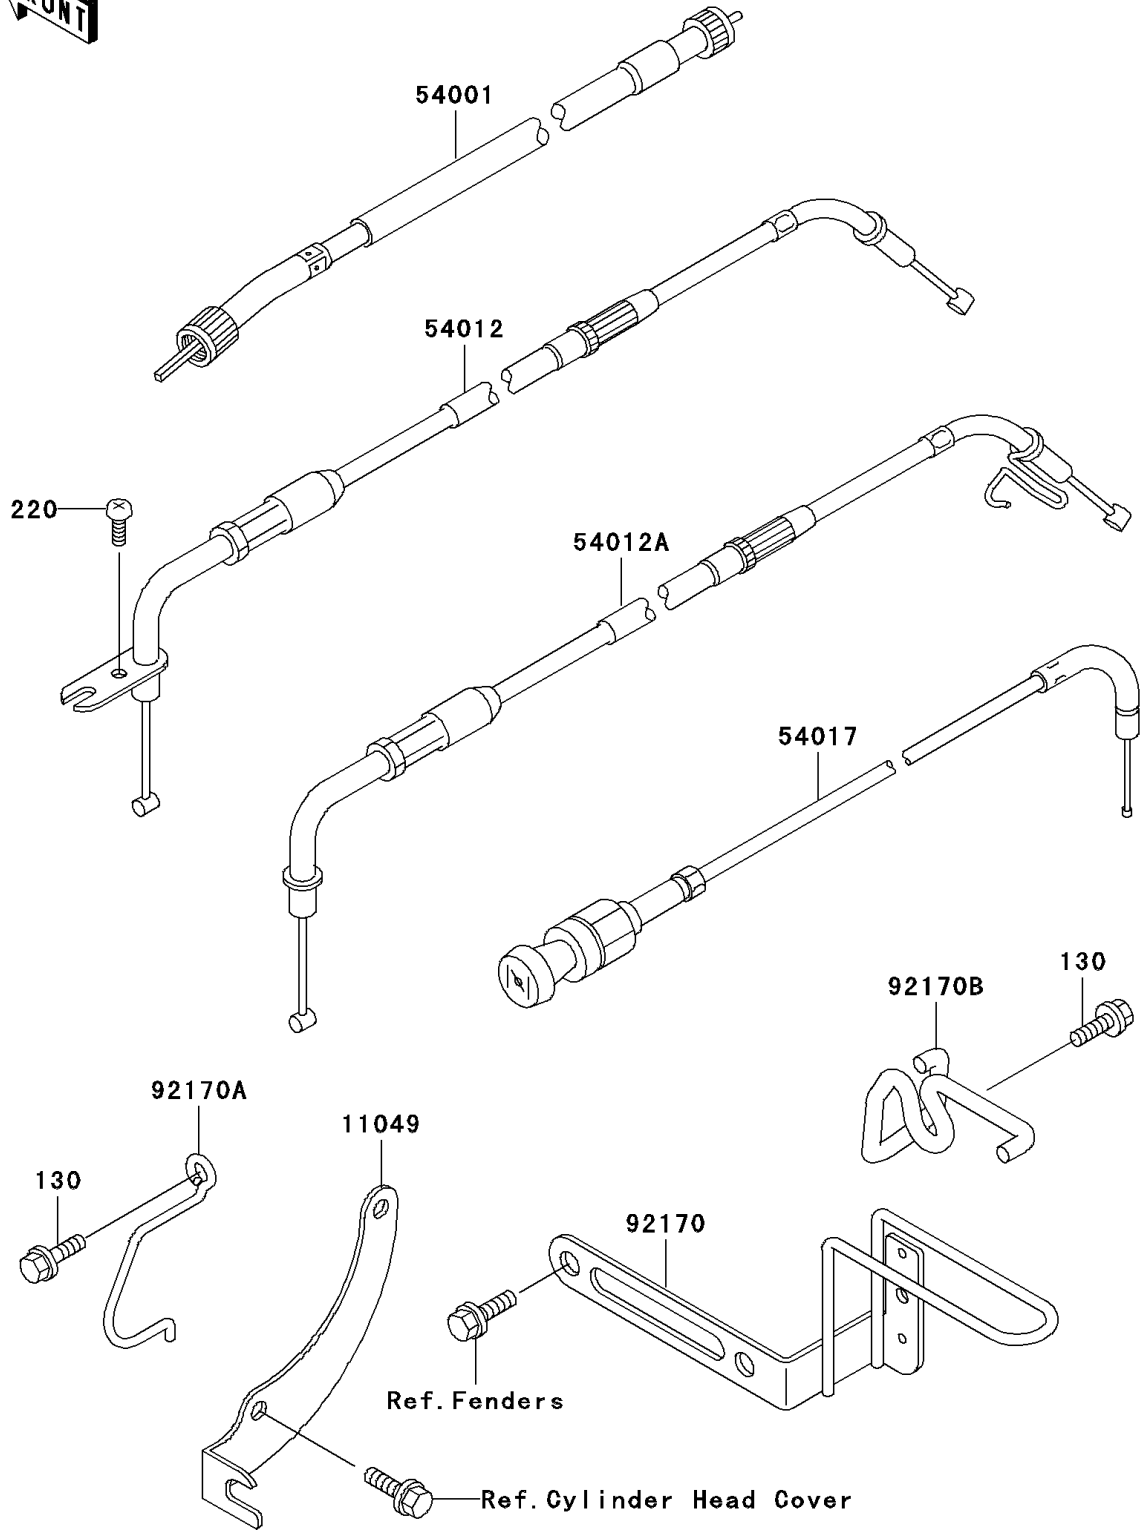

1999 Vulcan 1500 Classic PARTS DIAGRAM

Cables

F2540

1999 Vulcan 1500 Classic PARTS LIST

Cables

ITEM NAME	PART NUMBER	QUANTITY
BOLT-FLANGED,6X14,BLACK (Ref # 130)	130J0614	2
SCREW-PAN-CROSS (Ref # 220)	220C0514	1
BRACKET,CHOCK CABLE (Ref # 11049)	11049-1888	1
CABLE-SPEEDMETER (Ref # 54001)	54001-1215	1
CABLE-THROTTLE,OPENING (Ref # 54012)	54012-1593	1
CABLE-THROTTLE,CLOSING (Ref # 54012A)	54012-1594	1
CABLE-STARTER (Ref # 54017)	54017-1187	1
CLAMP,CABLE (Ref # 92170)	92170-1652	1
CLAMP,CABLE (Ref # 92170A)	92170-1697	1
CLAMP,CABLE (Ref # 92170B)	92170-1729	1