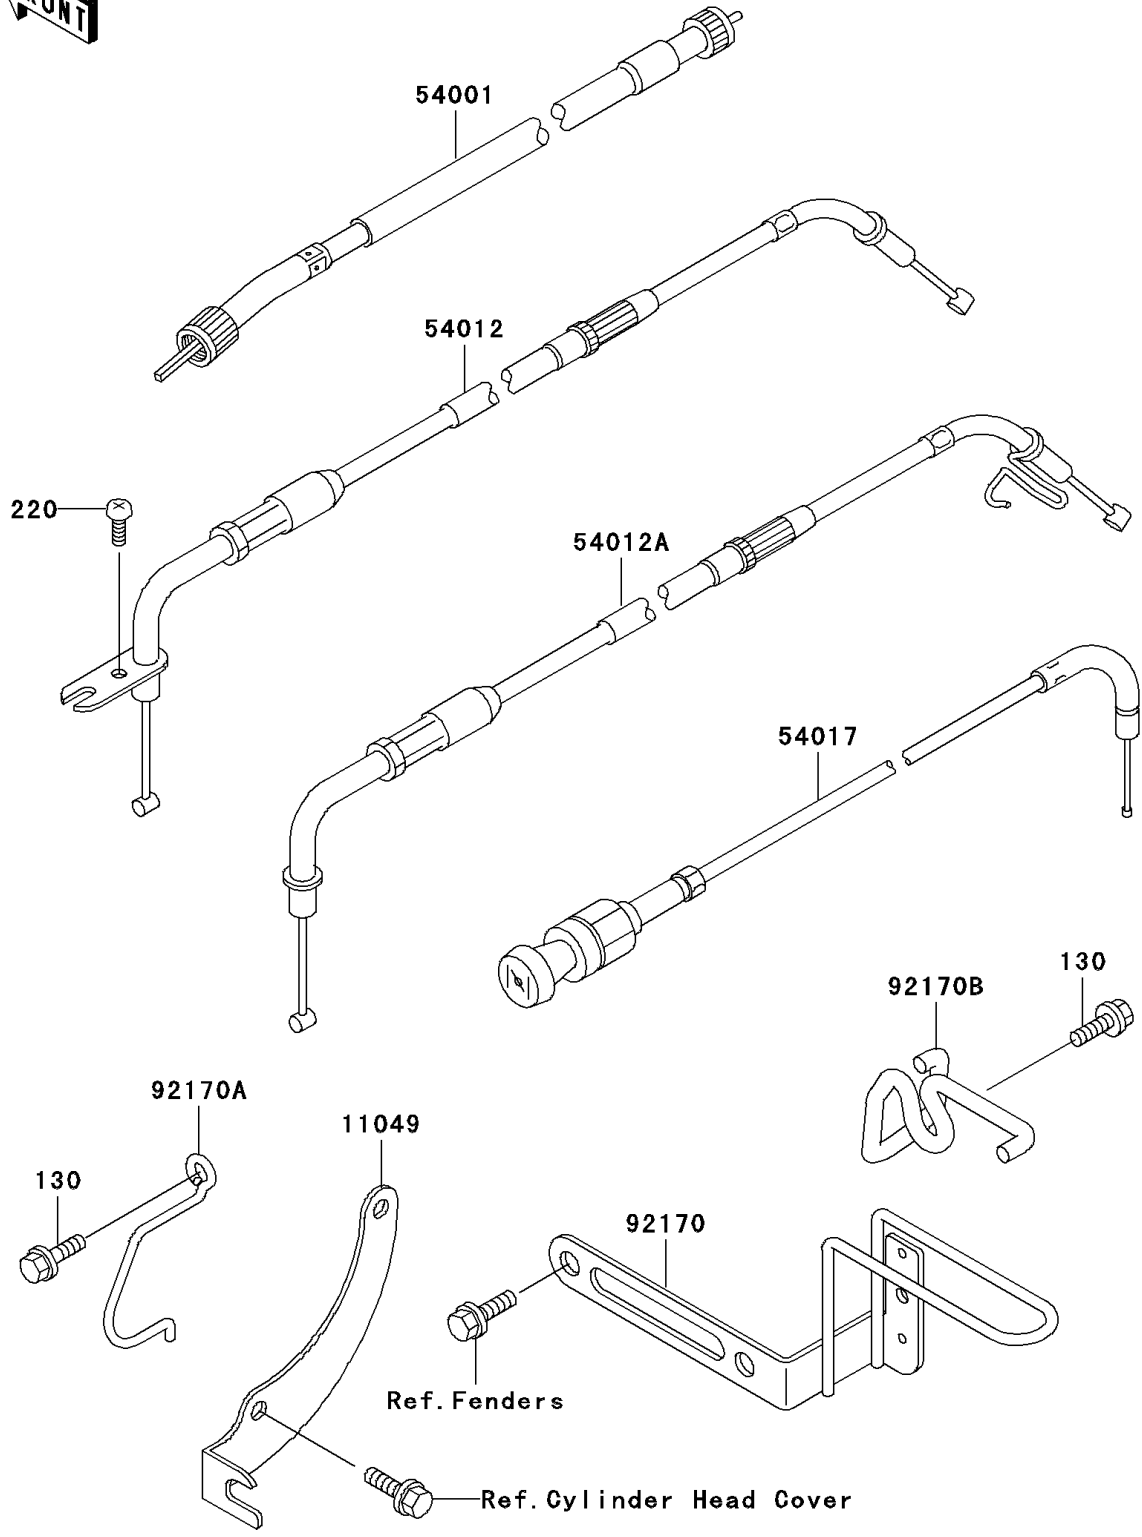

2001 Vulcan 1500 Classic PARTS DIAGRAM

Cables

F2540

2001 Vulcan 1500 Classic PARTS LIST

Cables

ITEM NAME	PART NUMBER	QUANTITY
BOLT-FLANGED,6X14,BLACK (Ref # 130)	130J0614	2
SCREW-PAN-CROSS (Ref # 220)	220C0514	1
BRACKET,CHOCK CABLE (Ref # 11049)	11049-1888	1
CABLE-SPEEDMETER (Ref # 54001)	54001-1215	1
CABLE-THROTTLE,OPENING (Ref # 54012)	54012-1593	1
CABLE-THROTTLE,CLOSING (Ref # 54012A)	54012-1594	1
CABLE-STARTER (Ref # 54017)	54017-1187	1
CLAMP,CABLE (Ref # 92170)	92170-1652	1
CLAMP,CABLE (Ref # 92170A)	92170-1697	1
CLAMP,CABLE (Ref # 92170B)	92170-1729	1