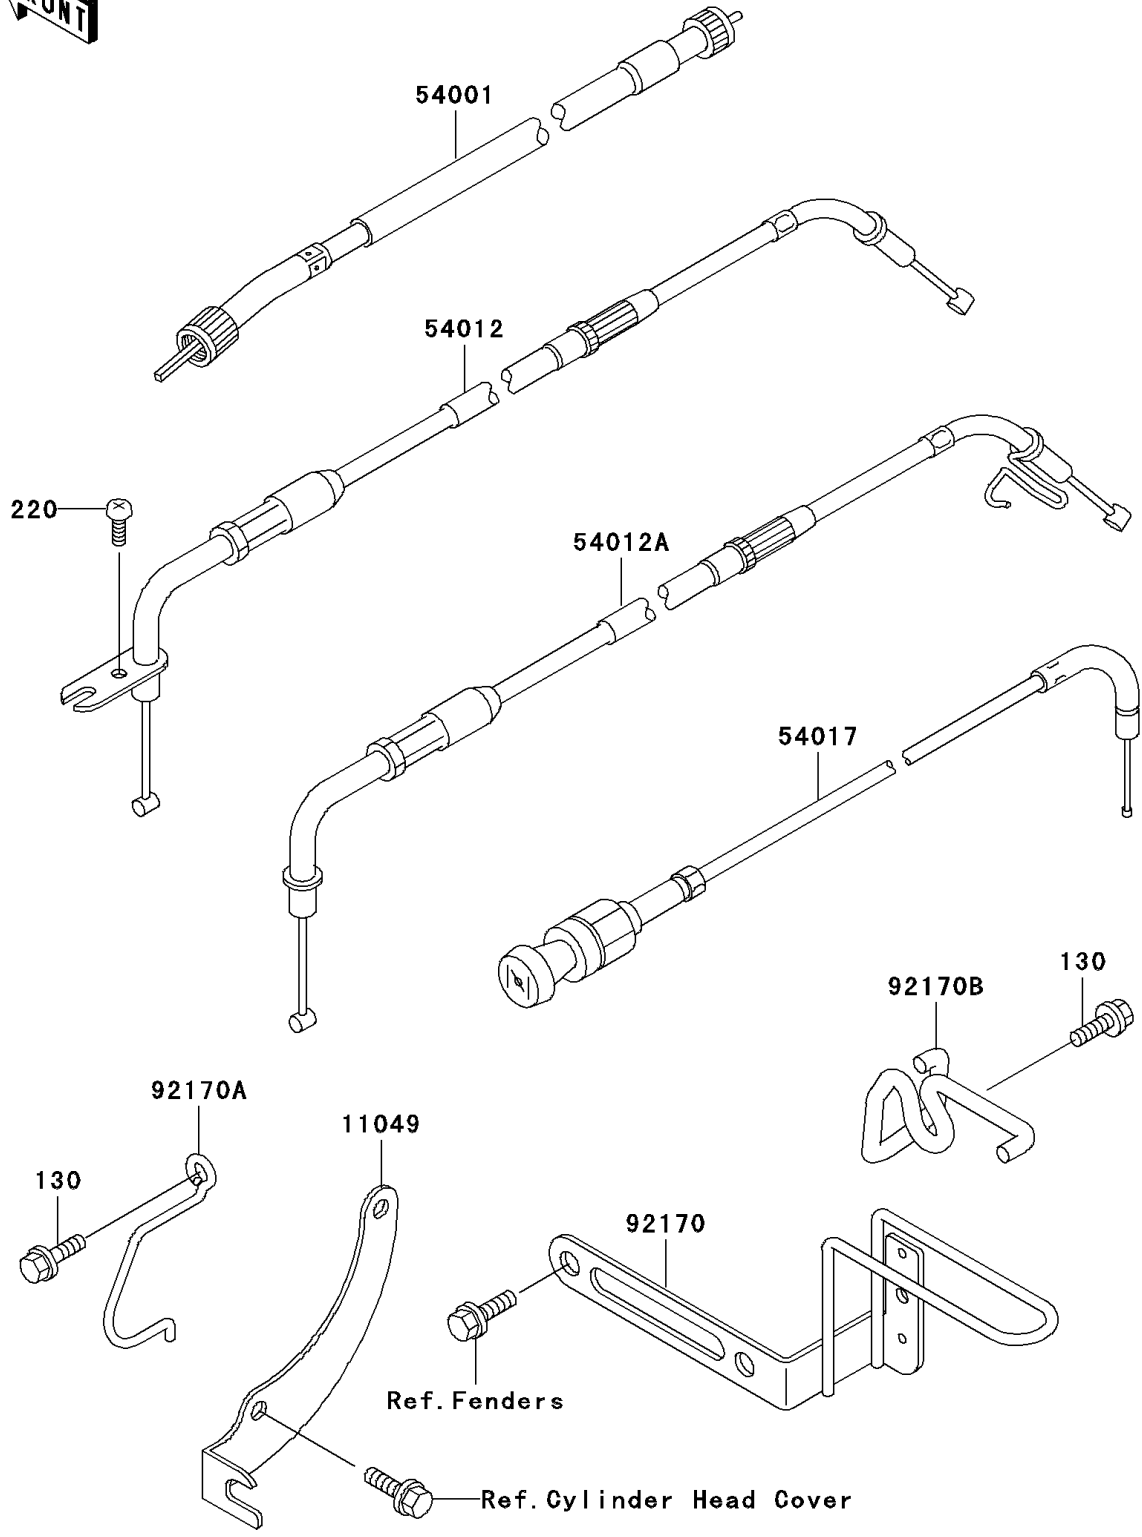

2002 Vulcan 1500 Classic PARTS DIAGRAM

Cables

F2540

2002 Vulcan 1500 Classic PARTS LIST

Cables

ITEM NAME	PART NUMBER	QUANTITY
BOLT-FLANGED,6X14,BLACK (Ref # 130)	130J0614	2
SCREW-PAN-CROSS (Ref # 220)	220C0514	1
BRACKET,CHOCK CABLE (Ref # 11049)	11049-1888	1
CABLE-SPEEDMETER (Ref # 54001)	54001-1215	1
CABLE-THROTTLE,OPENING (Ref # 54012)	54012-1593	1
CABLE-THROTTLE,CLOSING (Ref # 54012A)	54012-1594	1
CABLE-STARTER (Ref # 54017)	54017-1187	1
CLAMP,CABLE (Ref # 92170)	92170-1652	1
CLAMP,CABLE (Ref # 92170A)	92170-1697	1
CLAMP,CABLE (Ref # 92170B)	92170-1729	1