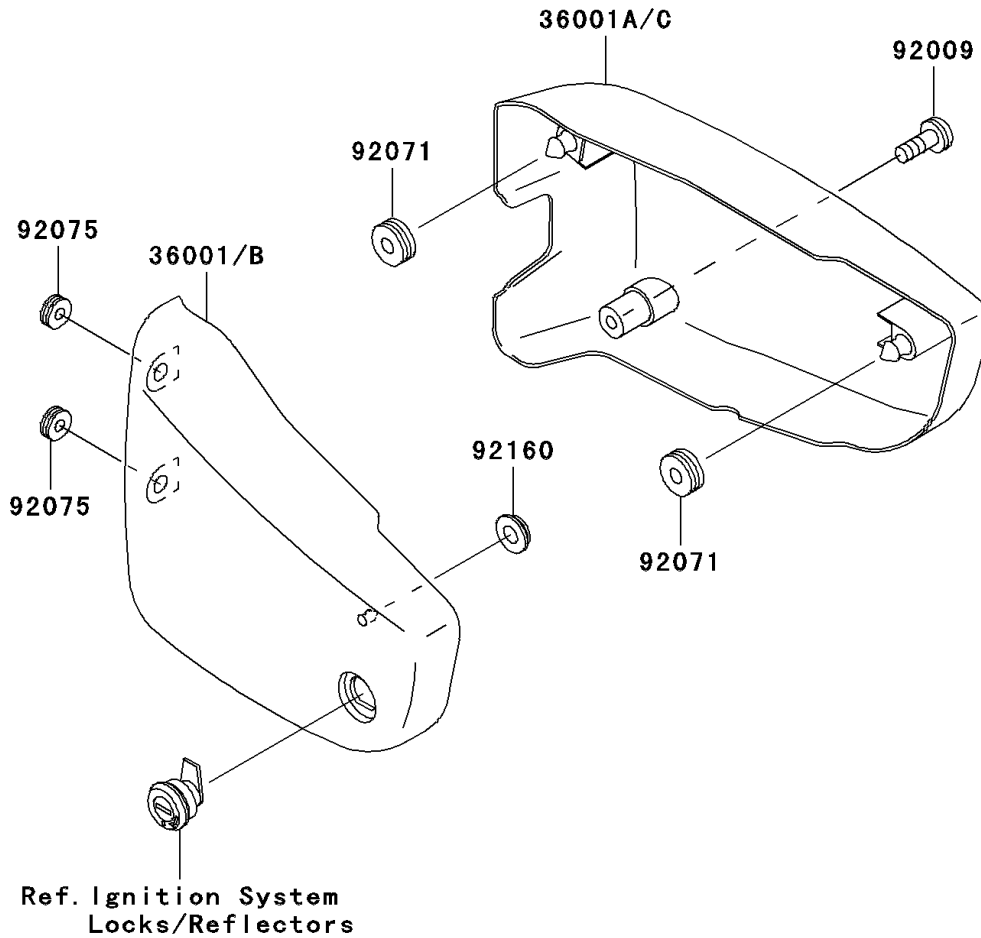

1999 Vulcan 1500 Classic PARTS DIAGRAM

Side Covers

F2611

W0D

1999 Vulcan 1500 Classic PARTS LIST

Side Covers

ITEM NAME	PART NUMBER	QUANTITY
COVER-SIDE,LH,EBONY (Ref # 36001)	36001-1561-H8	1
COVER-SIDE,RH,EBONY (Ref # 36001A)	36001-1562-H8	1
SCREW,6X35 (Ref # 92009)	92009-1874	1
GROMMET (Ref # 92071)	92071-1131	2
DAMPER (Ref # 92075)	92075-1629	2
DAMPER (Ref # 92160)	92160-1944	1