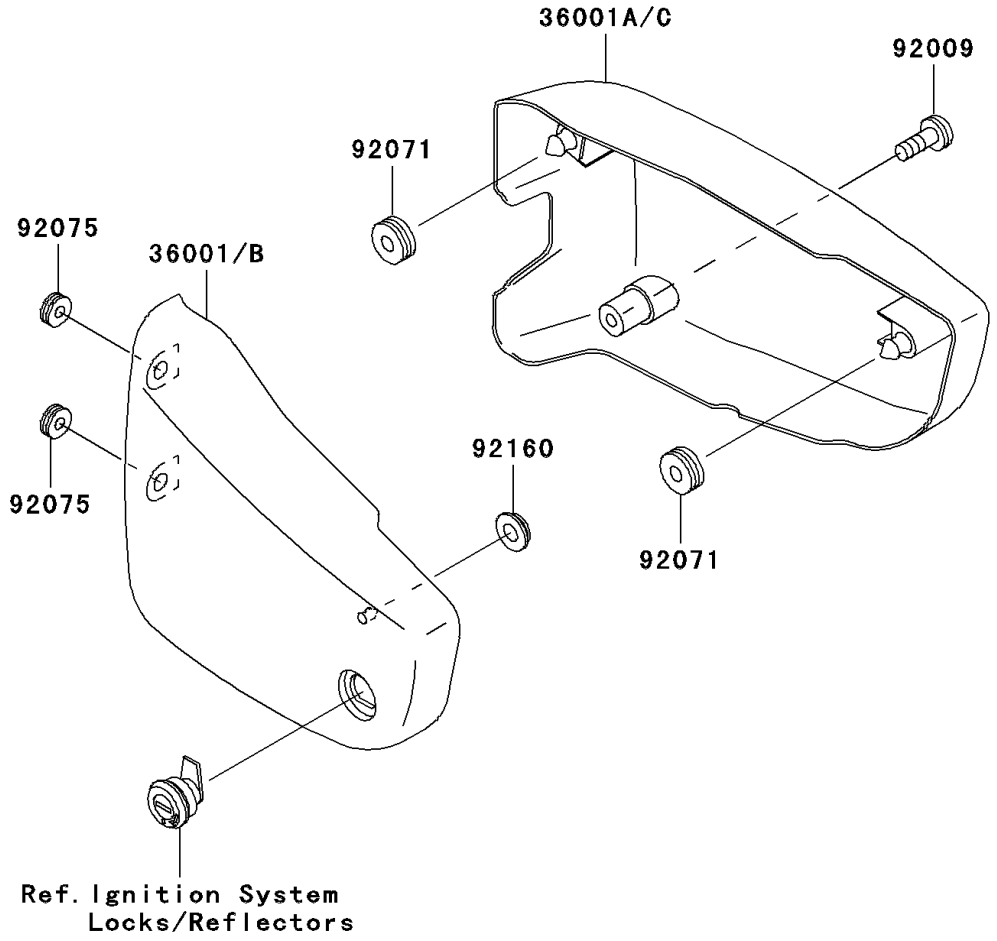

2000 Vulcan 1500 Classic PARTS DIAGRAM

Side Covers

F2611

W0D

2000 Vulcan 1500 Classic PARTS LIST

Side Covers

ITEM NAME	PART NUMBER	QUANTITY
-----------	-------------	----------