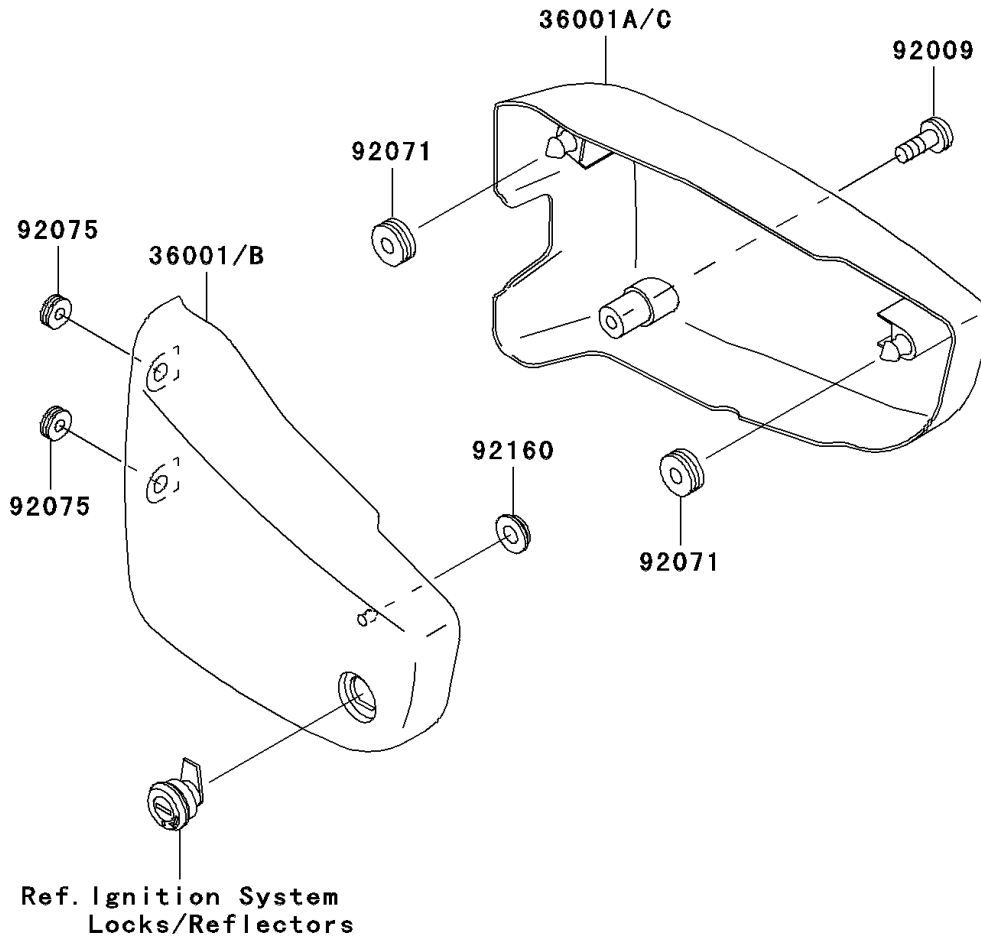

2001 Vulcan 1500 Classic PARTS DIAGRAM

Side Covers

F2611

W0D

2001 Vulcan 1500 Classic PARTS LIST

Side Covers

ITEM NAME	PART NUMBER	QUANTITY
COVER-SIDE,LH,EBONY (Ref # 36001B)	36001-1645-H8	1
COVER-SIDE,RH,EBONY (Ref # 36001C)	36001-1646-H8	1
SCREW,6X35 (Ref # 92009)	92009-1874	1
GROMMET (Ref # 92071)	92071-1131	2
DAMPER (Ref # 92075)	92075-1629	2
DAMPER (Ref # 92160)	92160-1944	1