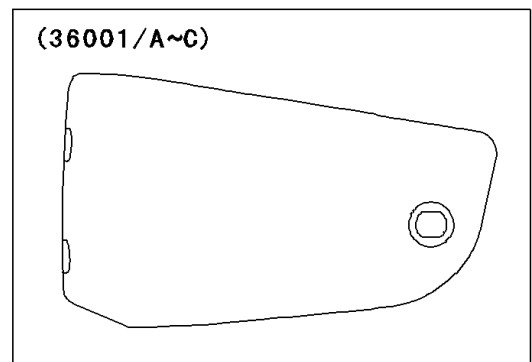

2001 Vulcan 1500 Classic PARTS DIAGRAM

Side Covers

F2611

W0D

2001 Vulcan 1500 Classic PARTS LIST

Side Covers

ITEM NAME	PART NUMBER	QUANTITY
COVER-SIDE,LH,EBONY (Ref # 36001B)	36001-1645-H8	1
COVER-SIDE,RH,EBONY (Ref # 36001C)	36001-1646-H8	1
SCREW,6X35 (Ref # 92009)	92009-1874	1
GROMMET (Ref # 92071)	92071-1131	2
DAMPER (Ref # 92075)	92075-1629	2
DAMPER (Ref # 92160)	92160-1944	1