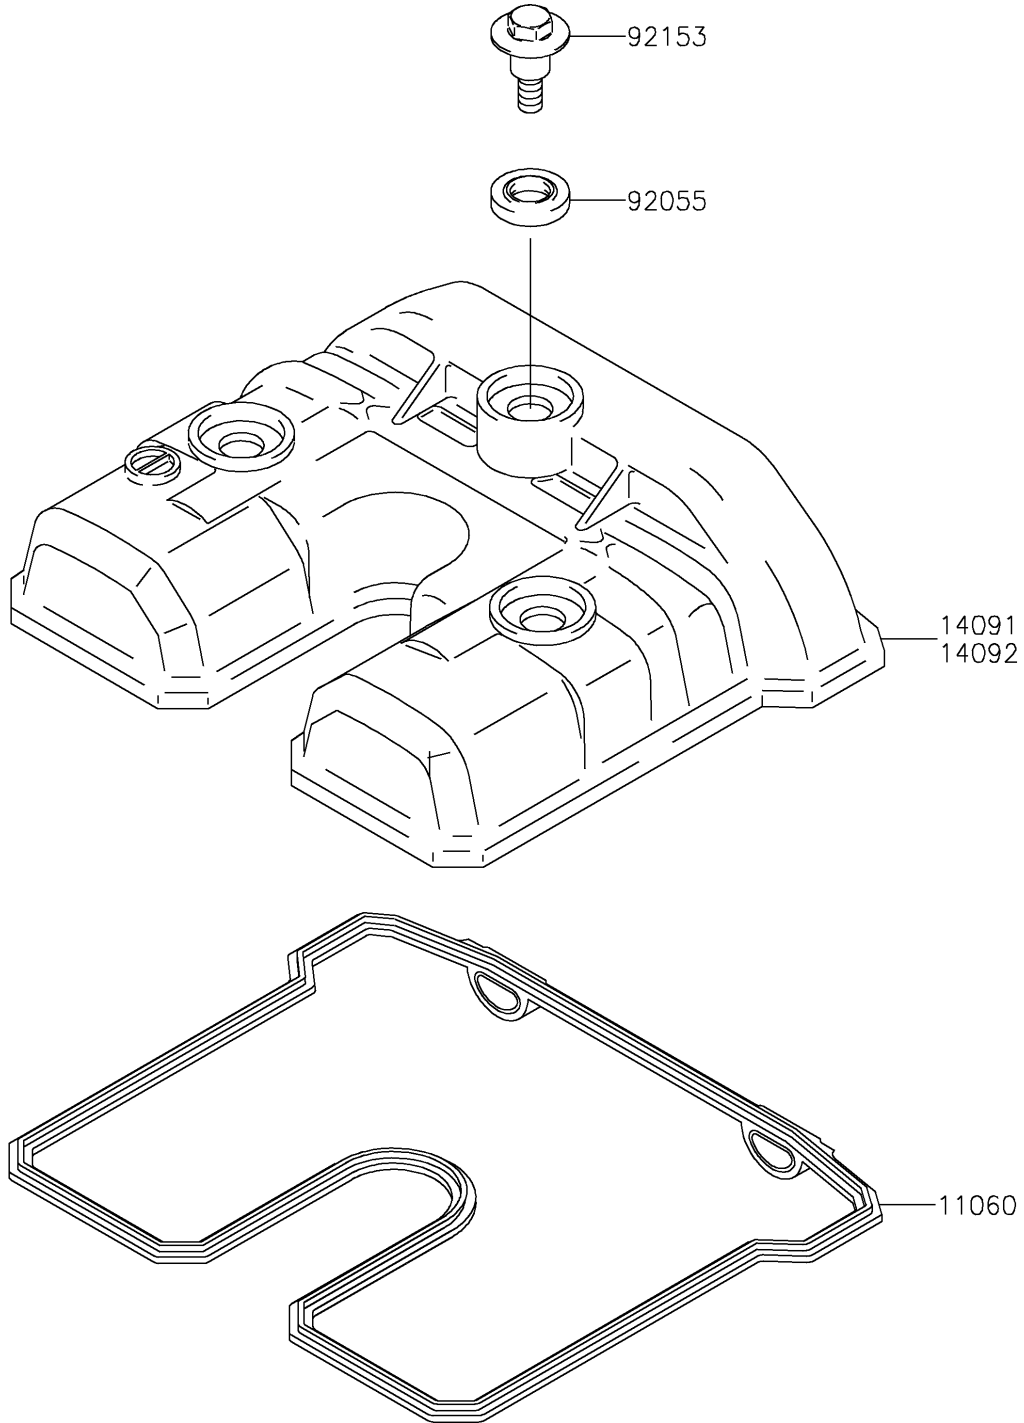

2019 KLX® 250 PARTS DIAGRAM

Cylinder Head Cover

E1112

2019 KLX® 250 PARTS LIST

Cylinder Head Cover

ITEM NAME	PART NUMBER	QUANTITY
GASKET,HEAD COVER (Ref # 11060)	11060-1318	1
COVER,HEAD (Ref # 14091)	14091-1748	1
RING-O,HEAD COVER BOLT (Ref # 92055)	92055-0195	3
BOLT,FLANGED,6X22.5 (Ref # 92153)	92153-1343	3