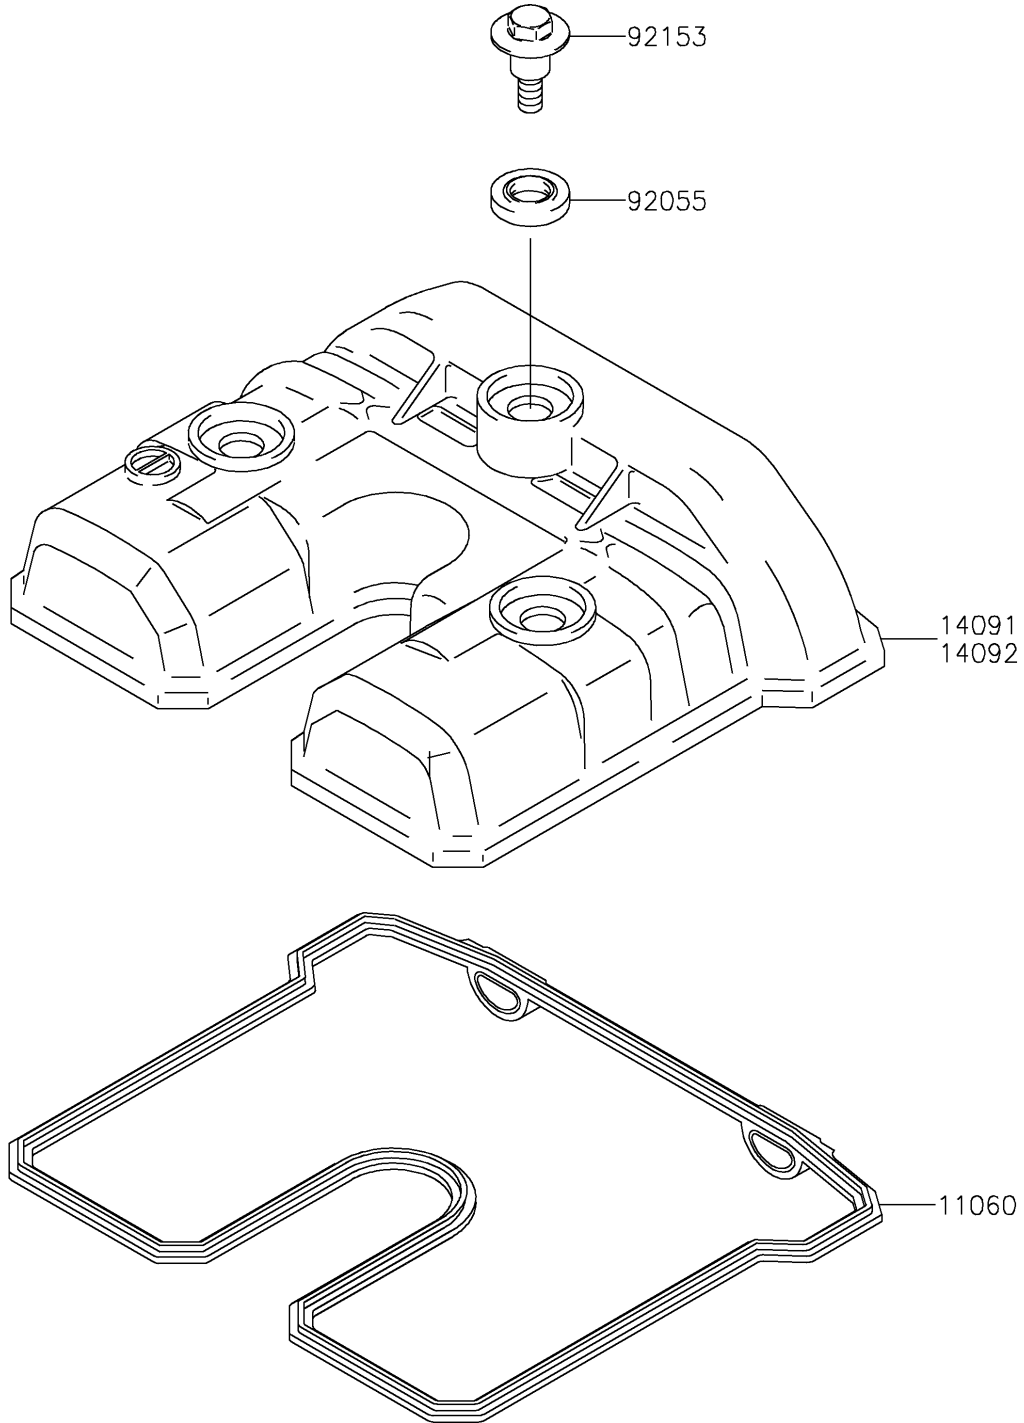

# 2019 KLX® 250 CAMO PARTS DIAGRAM

Cylinder Head Cover

E1112

## 2019 KLX® 250 CAMO PARTS LIST

### Cylinder Head Cover

| ITEM NAME                            | PART NUMBER | QUANTITY |
|--------------------------------------|-------------|----------|
| GASKET,HEAD COVER (Ref # 11060)      | 11060-1318  | 1        |
| COVER,HEAD (Ref # 14092)             | 14092-0107  | 1        |
| RING-O,HEAD COVER BOLT (Ref # 92055) | 92055-0195  | 3        |
| BOLT,FLANGED,6X22.5 (Ref # 92153)    | 92153-1343  | 3        |