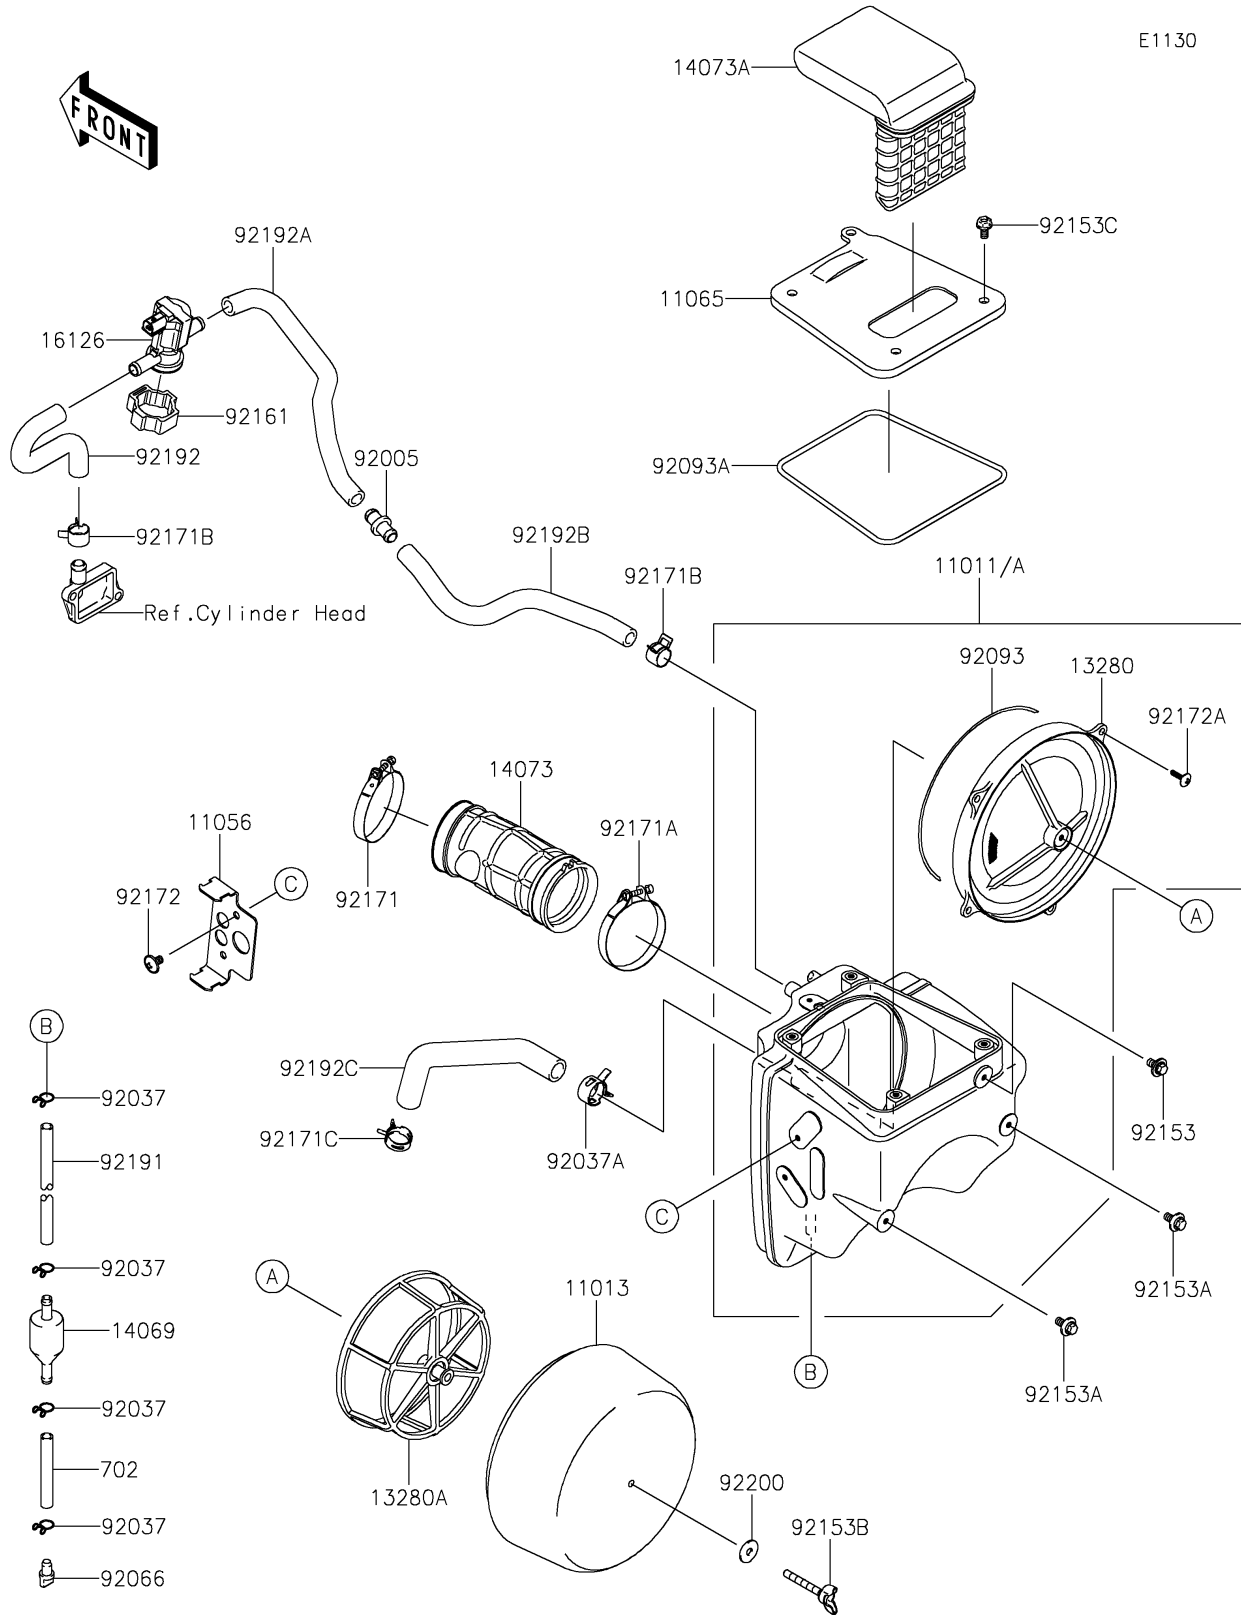

# 2019 KLX® 250 PARTS DIAGRAM

## 2019 KLX® 250 PARTS LIST

### Air Cleaner

ITEM NAME	PART NUMBER	QUANTITY
CASE-AIR FILTER (Ref # 11011)	11011-0114	1
CASE-AIR FILTER (Ref # 11011A)	11011-0139	1
ELEMENT-AIR FILTER (Ref # 11013)	11013-0030	1
BRACKET,ECU (Ref # 11056)	11056-1515	1
CAP,AIR FILTER (Ref # 11065)	11065-0232	1
HOLDER (Ref # 13280)	13280-0252	1
HOLDER (Ref # 13280A)	13280-0263	1
BREATHER (Ref # 14069)	14069-1051	1
DUCT,A/C-THROBO (Ref # 14073)	14073-0158	1
DUCT,INTAKE (Ref # 14073A)	14073-0185	1
VALVE,AIR SWITCHING (Ref # 16126)	16126-0033	1
FITTING (Ref # 92005)	92005-1379	1
CLAMP,TUBE (Ref # 92037)	92037-147	4
CLAMP (Ref # 92037A)	92037-1860	1
PLUG,DRAIN (Ref # 92066)	92066-1211	1
SEAL,3X520 (Ref # 92093)	92093-0101	1
SEAL,4X535 (Ref # 92093A)	92093-0102	1
BOLT,6X12 (Ref # 92153)	92153-0503	1
BOLT,FLANGED,6X14 (Ref # 92153A)	92153-0936	2
BOLT,WING,6X45 (Ref # 92153B)	92153-1921	1
BOLT,FLANGED,6X12 (Ref # 92153C)	92153-1922	4
DAMPER,ASWV (Ref # 92161)	92161-0499	1
CLAMP (Ref # 92171)	92171-0643	1
CLAMP,62MM (Ref # 92171A)	92171-1687	1
CLAMP (Ref # 92171B)	92171-1888	2
CLAMP (Ref # 92171C)	92171-1890	1
SCREW,6X10 (Ref # 92172)	92172-0005	2
SCREW,5X14 (Ref # 92172A)	92172-0324	4
TUBE,7X10X300 (Ref # 92191)	92191-1556	1

### Air Cleaner

ITEM NAME	PART NUMBER	QUANTITY
TUBE,CAP-ASWV (Ref # 92192)	92192-0433	1
TUBE,ASWV-FITTING (Ref # 92192A)	92192-0434	1
TUBE,FITTING-A/C (Ref # 92192B)	92192-0435	1
TUBE,BREATHER (Ref # 92192C)	92192-0594	1
WASHER,6.5X20X1.6 (Ref # 92200)	92200-0411	1
TUBE-RUBBER,7X10X70 (Ref # 702)	702A0770	1