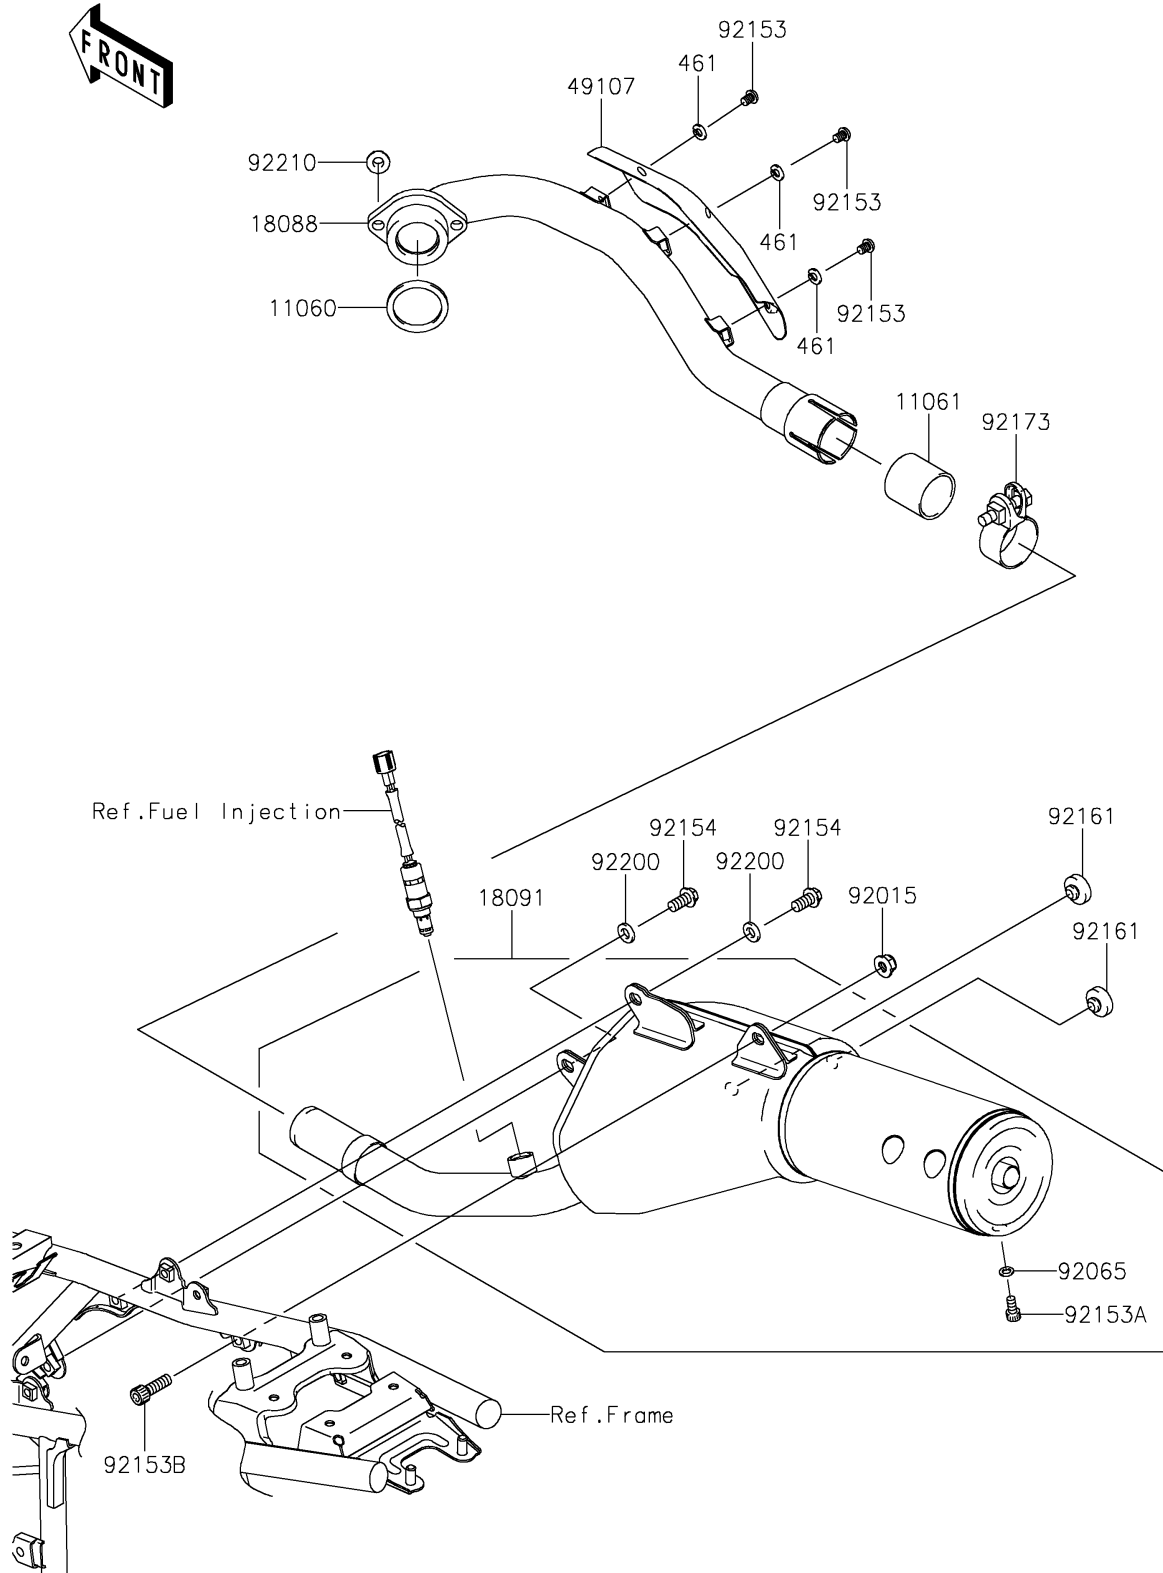

2019 KLX® 250 PARTS DIAGRAM

Muffler(s)

E1140

2019 KLX® 250 PARTS LIST

Muffler(s)

ITEM NAME	PART NUMBER	QUANTITY
GASKET,EXHAUST PIPE (Ref # 11060)	11060-1203	1
GASKET,EXHAUST PIPE CONNECTING (Ref # 11061)	11061-1055	1
PIPE-EXHAUST (Ref # 18088)	18088-0594	1
BODY-COMP-MUFFLER (Ref # 18091)	18091-1128	1
COVER-EXHAUST PIPE (Ref # 49107)	49107-0062	1
NUT,8MM (Ref # 92015)	92015-1432	1
GASKET (Ref # 92065)	92065-096	1
BOLT,6X8 (Ref # 92153)	92153-0578	3
BOLT,SOCKET,6X12 (Ref # 92153A)	92153-1347	1
BOLT,SOCKET,8X25 (Ref # 92153B)	92153-1350	1
BOLT,FLANGED,8X16 (Ref # 92154)	92154-0059	2
DAMPER (Ref # 92161)	92161-0336	2
CLAMP,38MM (Ref # 92173)	92173-0997	1
WASHER,8.1X15X2.3 (Ref # 92200)	92200-0449	2
NUT,8MM (Ref # 92210)	92210-0076	2
WASHER-SPRING,6MM (Ref # 461)	461S0600	3