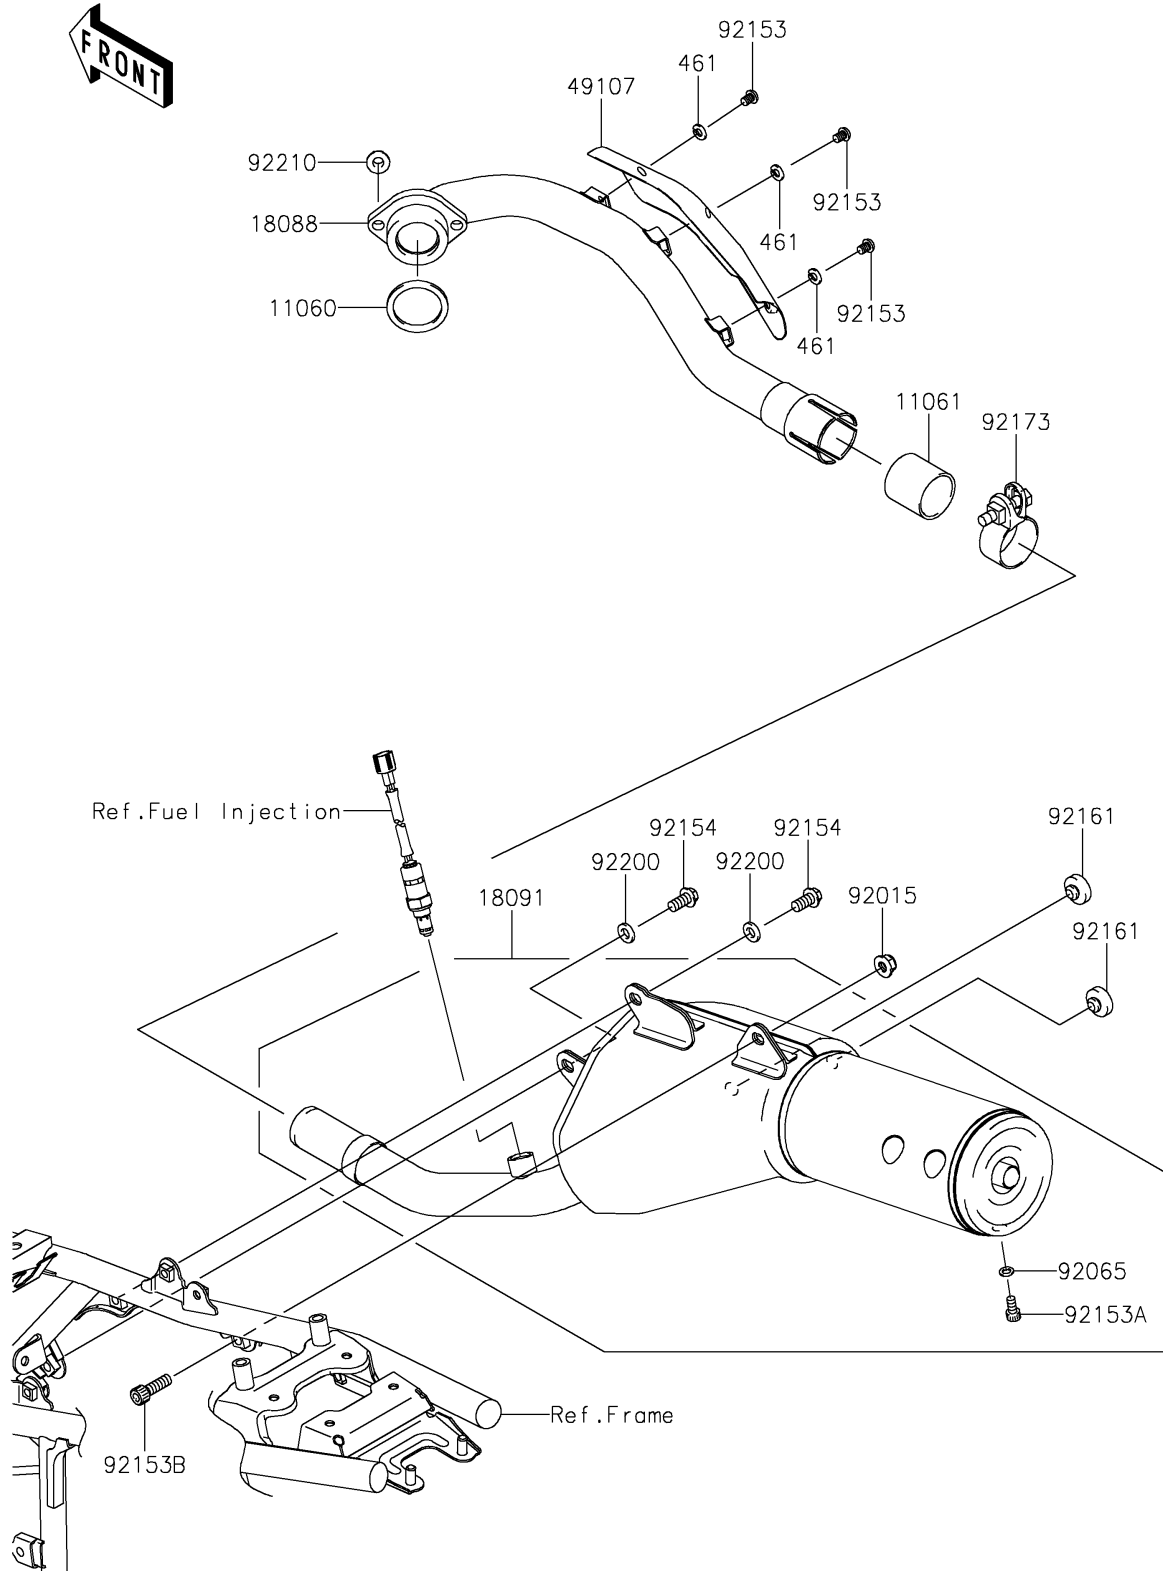

# 2019 KLX® 250 CAMO PARTS DIAGRAM

Muffler(s)

E1140

## 2019 KLX® 250 CAMO PARTS LIST

### Muffler(s)

ITEM NAME	PART NUMBER	QUANTITY
GASKET,EXHAUST PIPE (Ref # 11060)	11060-1203	1
GASKET,EXHAUST PIPE CONNECTING (Ref # 11061)	11061-1055	1
PIPE-EXHAUST (Ref # 18088)	18088-0594	1
BODY-COMP-MUFFLER (Ref # 18091)	18091-1128	1
COVER-EXHAUST PIPE (Ref # 49107)	49107-0062	1
NUT,8MM (Ref # 92015)	92015-1432	1
GASKET (Ref # 92065)	92065-096	1
BOLT,6X8 (Ref # 92153)	92153-0578	3
BOLT,SOCKET,6X12 (Ref # 92153A)	92153-1347	1
BOLT,SOCKET,8X25 (Ref # 92153B)	92153-1350	1
BOLT,FLANGED,8X16 (Ref # 92154)	92154-0059	2
DAMPER (Ref # 92161)	92161-0336	2
CLAMP,38MM (Ref # 92173)	92173-0997	1
WASHER,8.1X15X2.3 (Ref # 92200)	92200-0449	2
NUT,8MM (Ref # 92210)	92210-0076	2
WASHER-SPRING,6MM (Ref # 461)	461S0600	3