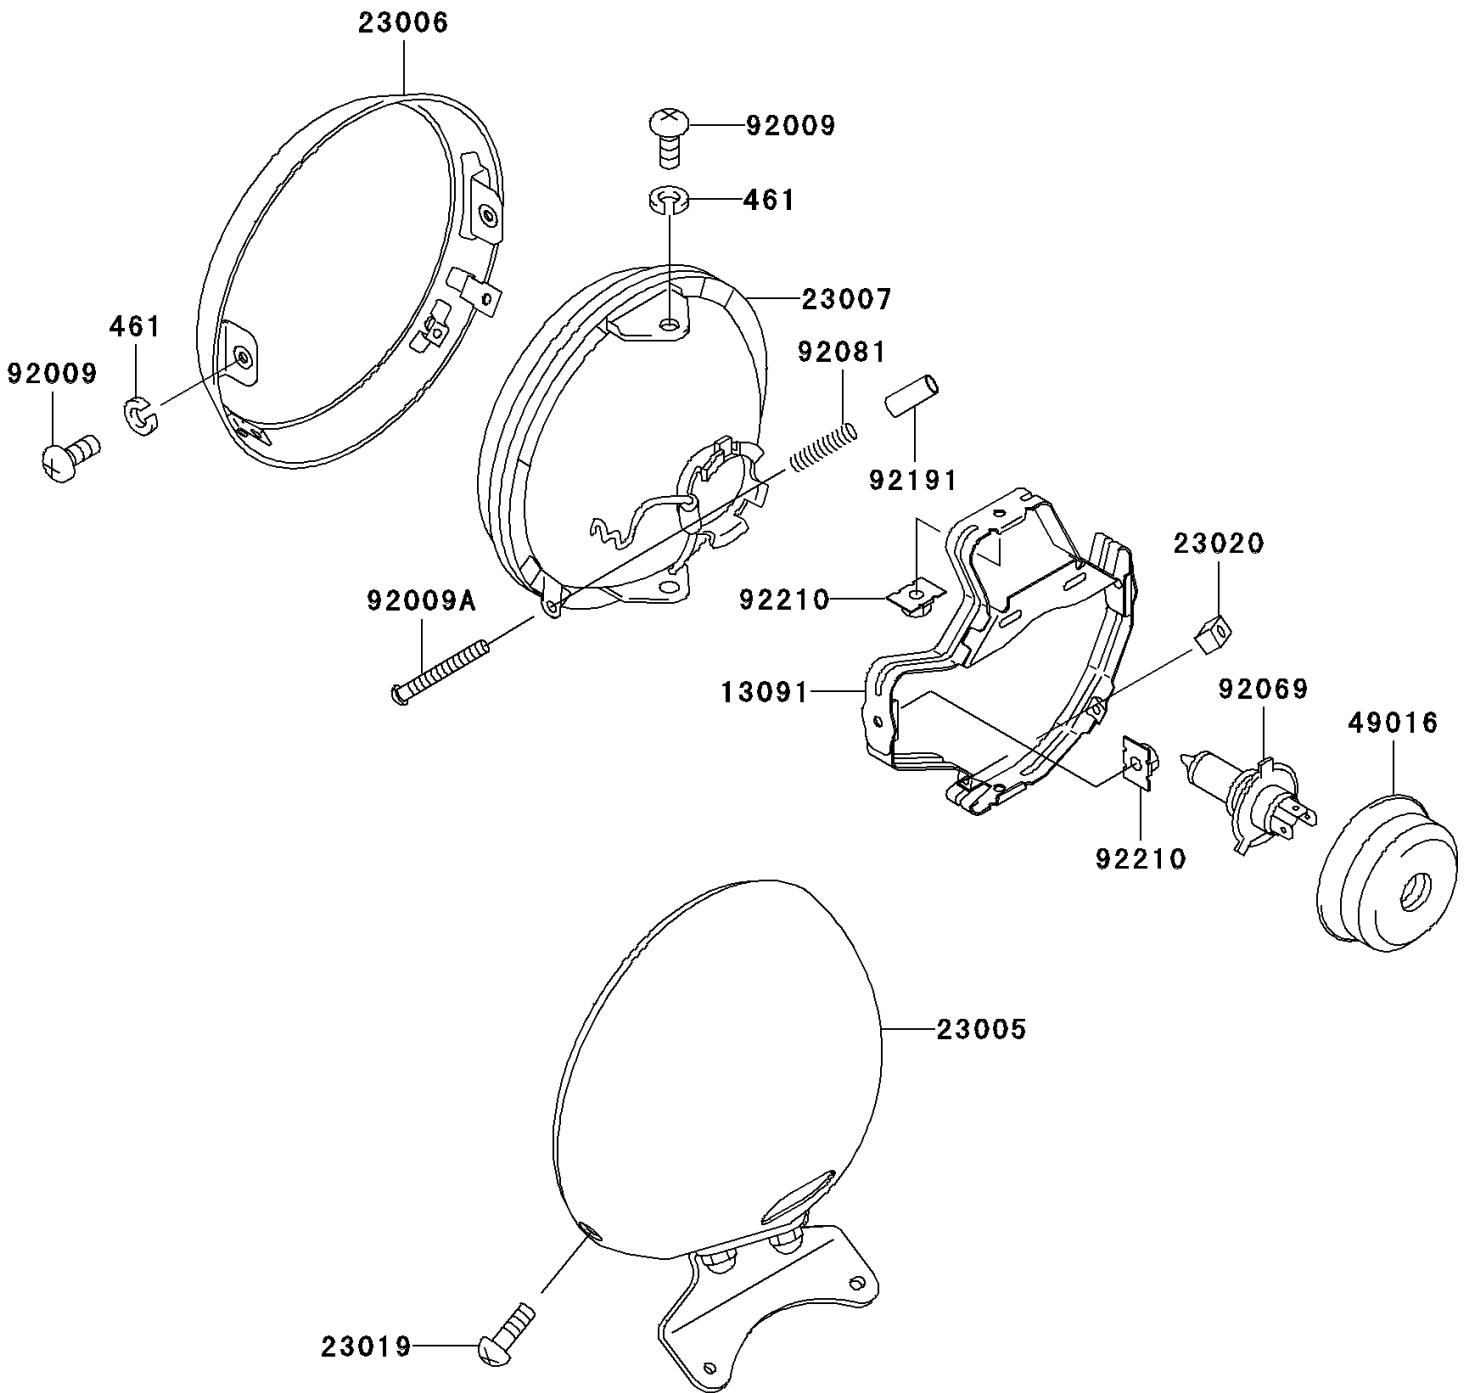

# 2000 Vulcan 1500 Classic PARTS DIAGRAM

Headlight(s)

F2710

## 2000 Vulcan 1500 Classic PARTS LIST

### Headlight(s)

ITEM NAME	PART NUMBER	QUANTITY
WASHER-SPRING,5MM (Ref # 461)	461F0500	4
HOLDER,HEAD LAMP (Ref # 13091)	13091-1948	1
BODY-COMP-HEAD LAMP (Ref # 23005)	23005-1152	1
RIM-LAMP (Ref # 23006)	23006-1071	1
LENS-COMP,HEAD LAMP (Ref # 23007)	23007-1338	1
SCREW,SPECIAL,5X14 (Ref # 23019)	23019-024	2
NUT,4MM,FOCUS ADJUST (Ref # 23020)	23020-018	2
COVER-SEAL,HEAD LAMP (Ref # 49016)	49016-1046	1
SCREW,5X12 (Ref # 92009)	92009-1296	4
SCREW,FOCUS ADJUST,4X60 (Ref # 92009A)	92009-1816	2
BULB,12V 60/55W,H4 (Ref # 92069)	92069-1002	1
SPRING,HEAD LAMP LENS (Ref # 92081)	92081-1103	2
TUBE,3.5X5.5X19 (Ref # 92191)	92191-1217	2
NUT,SPECIAL,5MM (Ref # 92210)	92210-1060	4