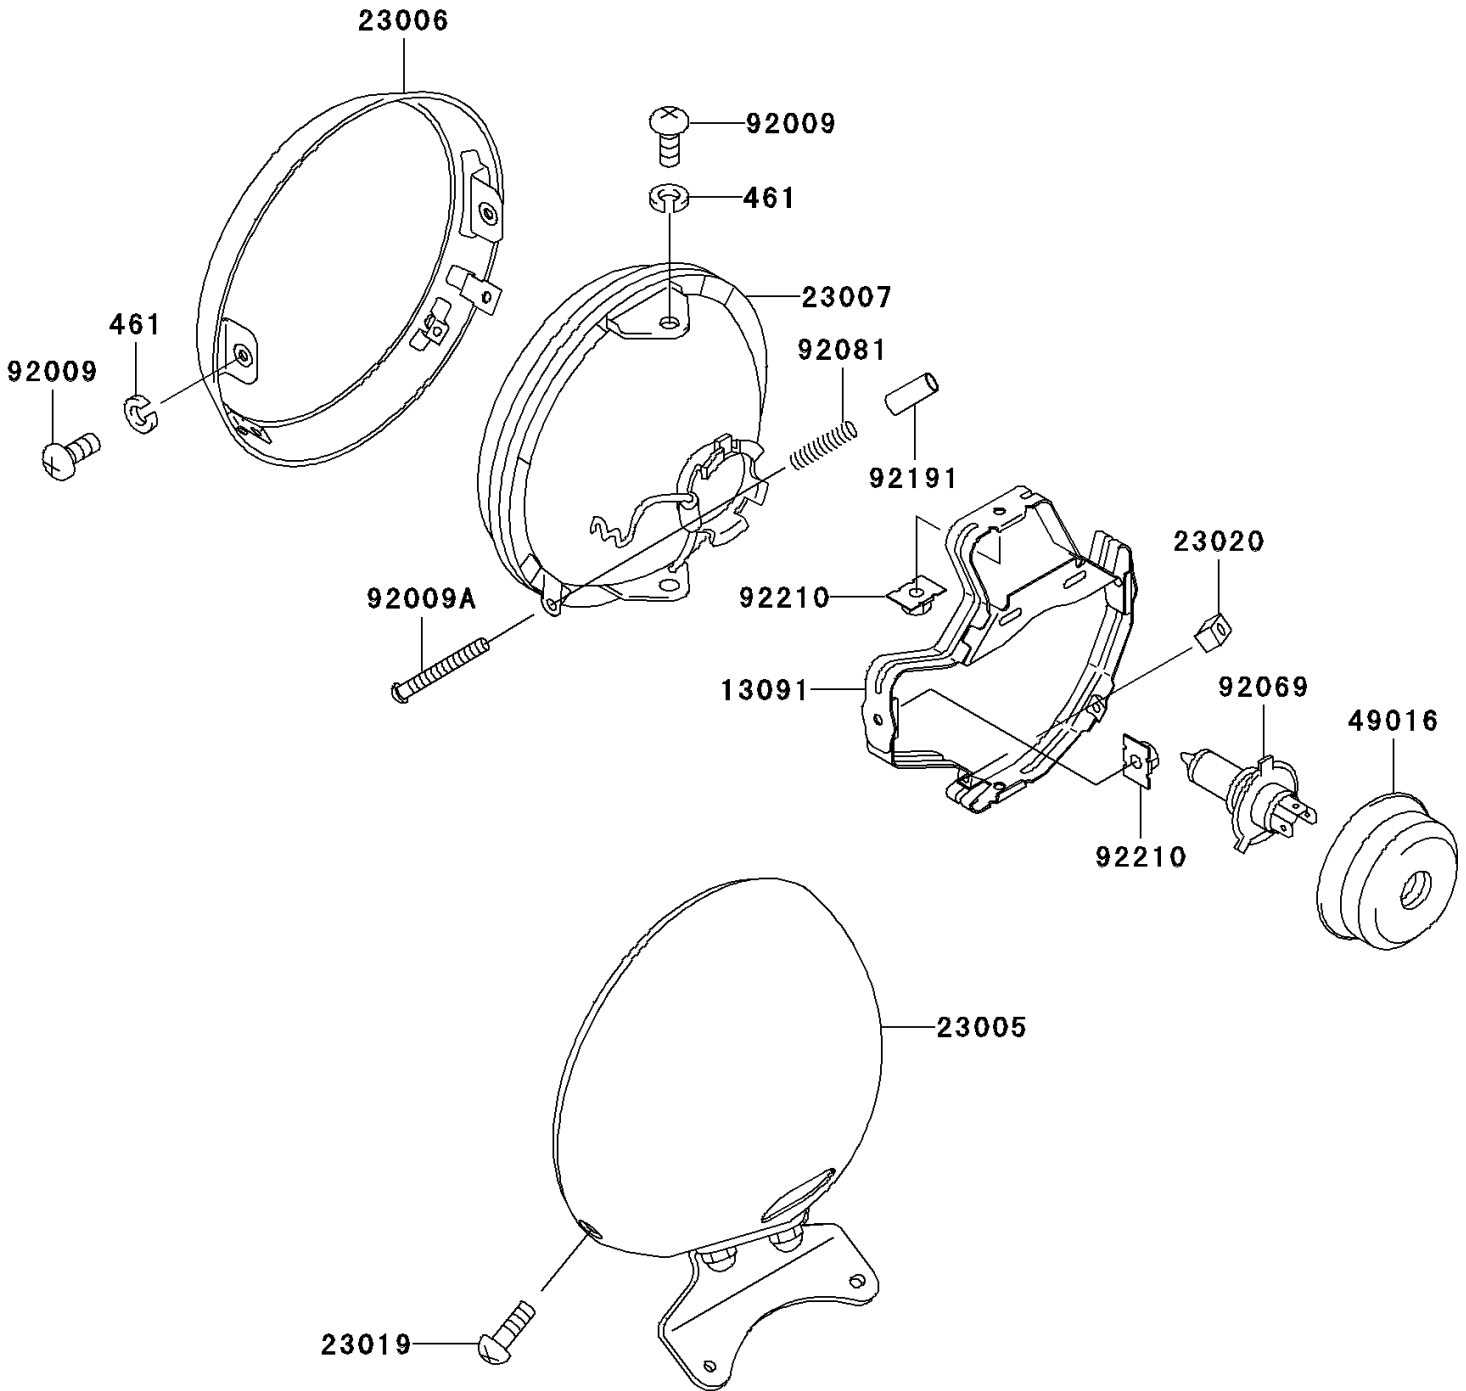

2001 Vulcan 1500 Classic PARTS DIAGRAM

Headlight(s)

F2710

2001 Vulcan 1500 Classic PARTS LIST

Headlight(s)

ITEM NAME	PART NUMBER	QUANTITY
WASHER-SPRING,5MM (Ref # 461)	461F0500	4
HOLDER,HEAD LAMP (Ref # 13091)	13091-1948	1
BODY-COMP-HEAD LAMP (Ref # 23005)	23005-1152	1
RIM-LAMP (Ref # 23006)	23006-1071	1
LENS-COMP,HEAD LAMP (Ref # 23007)	23007-1338	1
SCREW,SPECIAL,5X14 (Ref # 23019)	23019-024	2
NUT,4MM,FOCUS ADJUST (Ref # 23020)	23020-018	2
COVER-SEAL,HEAD LAMP (Ref # 49016)	49016-1046	1
SCREW,5X12 (Ref # 92009)	92009-1296	4
SCREW,FOCUS ADJUST,4X60 (Ref # 92009A)	92009-1816	2
BULB,12V 60/55W,H4 (Ref # 92069)	92069-1002	1
SPRING,HEAD LAMP LENS (Ref # 92081)	92081-1103	2
TUBE,3.5X5.5X19 (Ref # 92191)	92191-1217	2
NUT,SPECIAL,5MM (Ref # 92210)	92210-1060	4