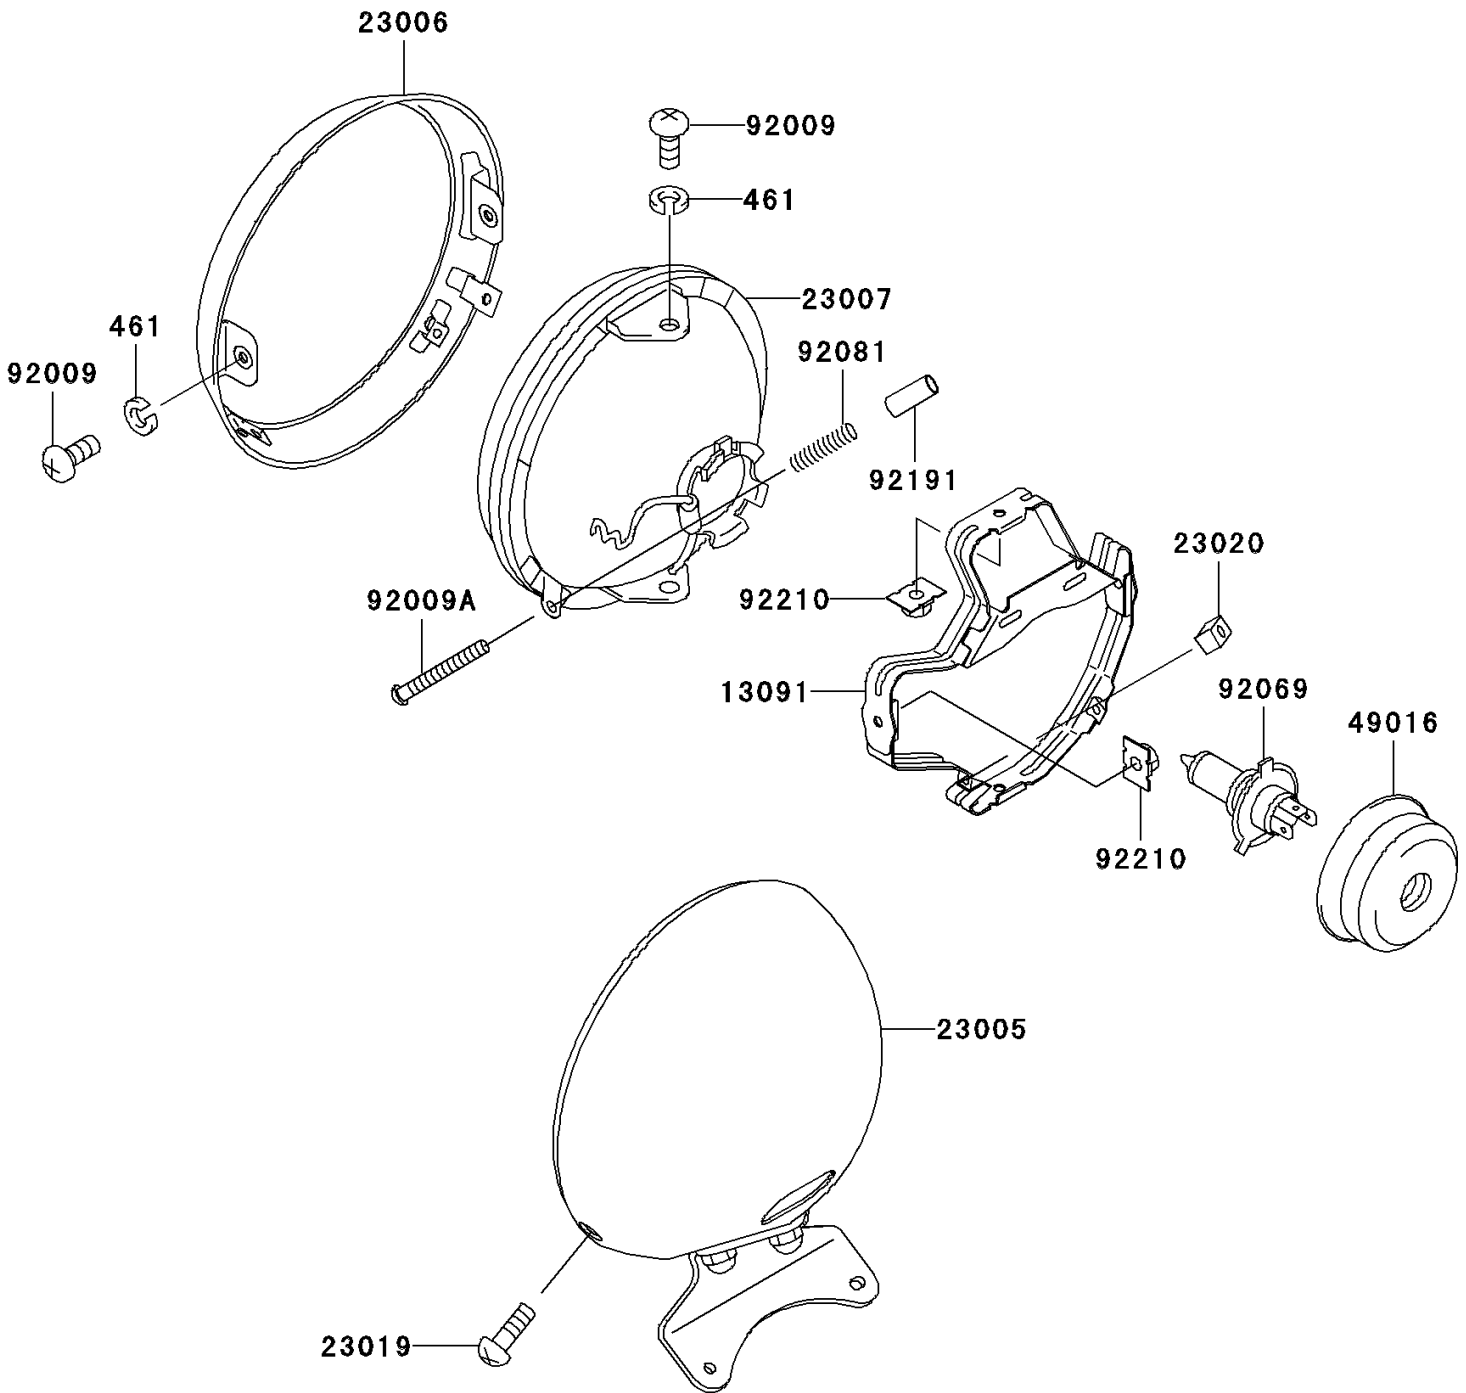

2002 Vulcan 1500 Classic PARTS DIAGRAM

Headlight(s)

F2710

2002 Vulcan 1500 Classic PARTS LIST

Headlight(s)

ITEM NAME	PART NUMBER	QUANTITY
WASHER-SPRING,5MM (Ref # 461)	461F0500	4
HOLDER,HEAD LAMP (Ref # 13091)	13091-1948	1
BODY-COMP-HEAD LAMP (Ref # 23005)	23005-1152	1
RIM-LAMP (Ref # 23006)	23006-1071	1
LENS-COMP,HEAD LAMP (Ref # 23007)	23007-1338	1
SCREW,SPECIAL,5X14 (Ref # 23019)	23019-024	2
NUT,4MM,FOCUS ADJUST (Ref # 23020)	23020-018	2
COVER-SEAL,HEAD LAMP (Ref # 49016)	49016-1046	1
SCREW,5X12 (Ref # 92009)	92009-1296	4
SCREW,FOCUS ADJUST,4X60 (Ref # 92009A)	92009-1816	2
BULB,12V 60/55W,H4 (Ref # 92069)	92069-1002	1
SPRING,HEAD LAMP LENS (Ref # 92081)	92081-1103	2
TUBE,3.5X5.5X19 (Ref # 92191)	92191-1217	2
NUT,SPECIAL,5MM (Ref # 92210)	92210-1060	4