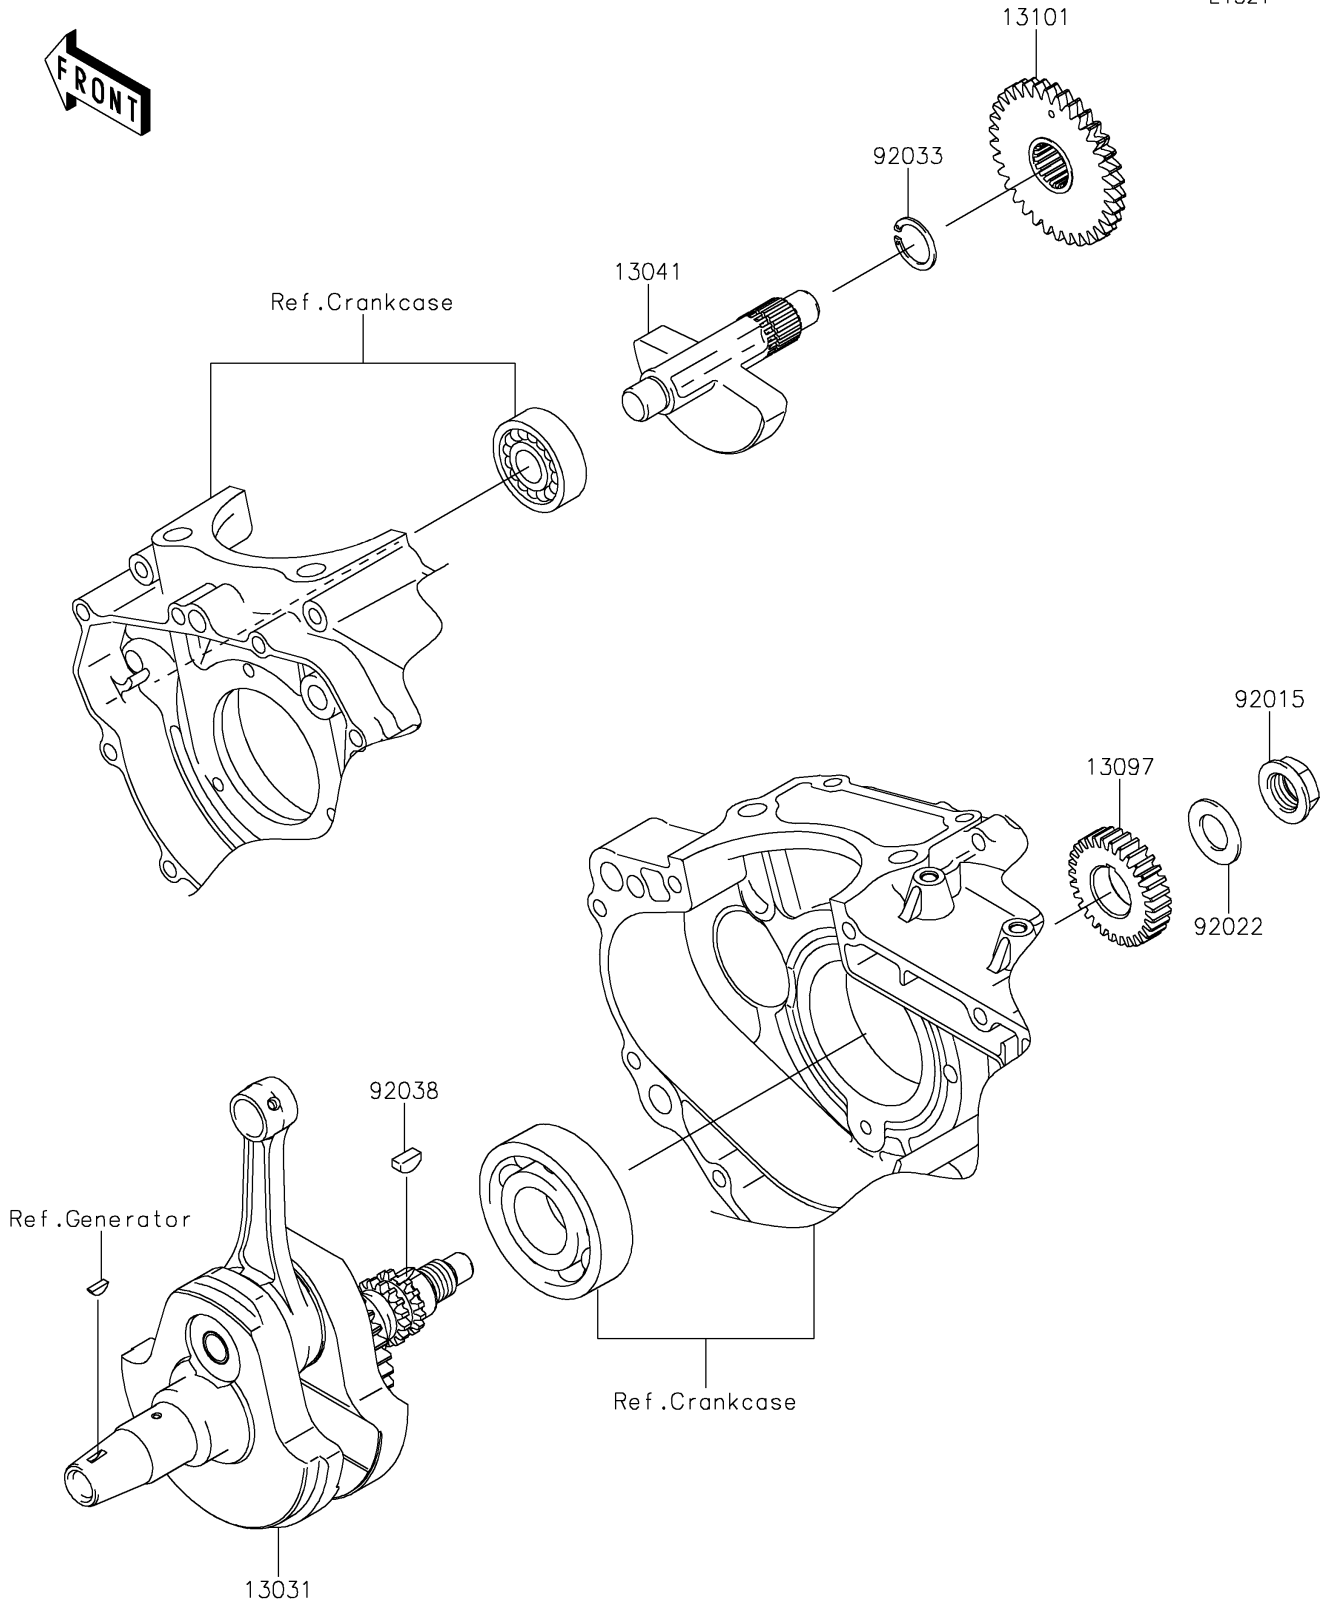

2019 KLX® 250 PARTS DIAGRAM

Crankshaft

E1321

2019 KLX® 250 PARTS LIST

Crankshaft

ITEM NAME	PART NUMBER	QUANTITY
CRANKSHAFT-COMP (Ref # 13031)	13031-0757	1
BALANCER (Ref # 13041)	13041-0001	1
GEAR-PRIMARY SPUR,30T (Ref # 13097)	13097-0087	1
GEAR-ASSY,BALANCER (Ref # 13101)	13101-1253	1
NUT,16MM (Ref # 92015)	92015-1581	1
WASHER,16.3X29X1.75 (Ref # 92022)	92022-1356	1
RING-SNAP,18MM (Ref # 92033)	92033-029	1
KEY (Ref # 92038)	92038-1057	1