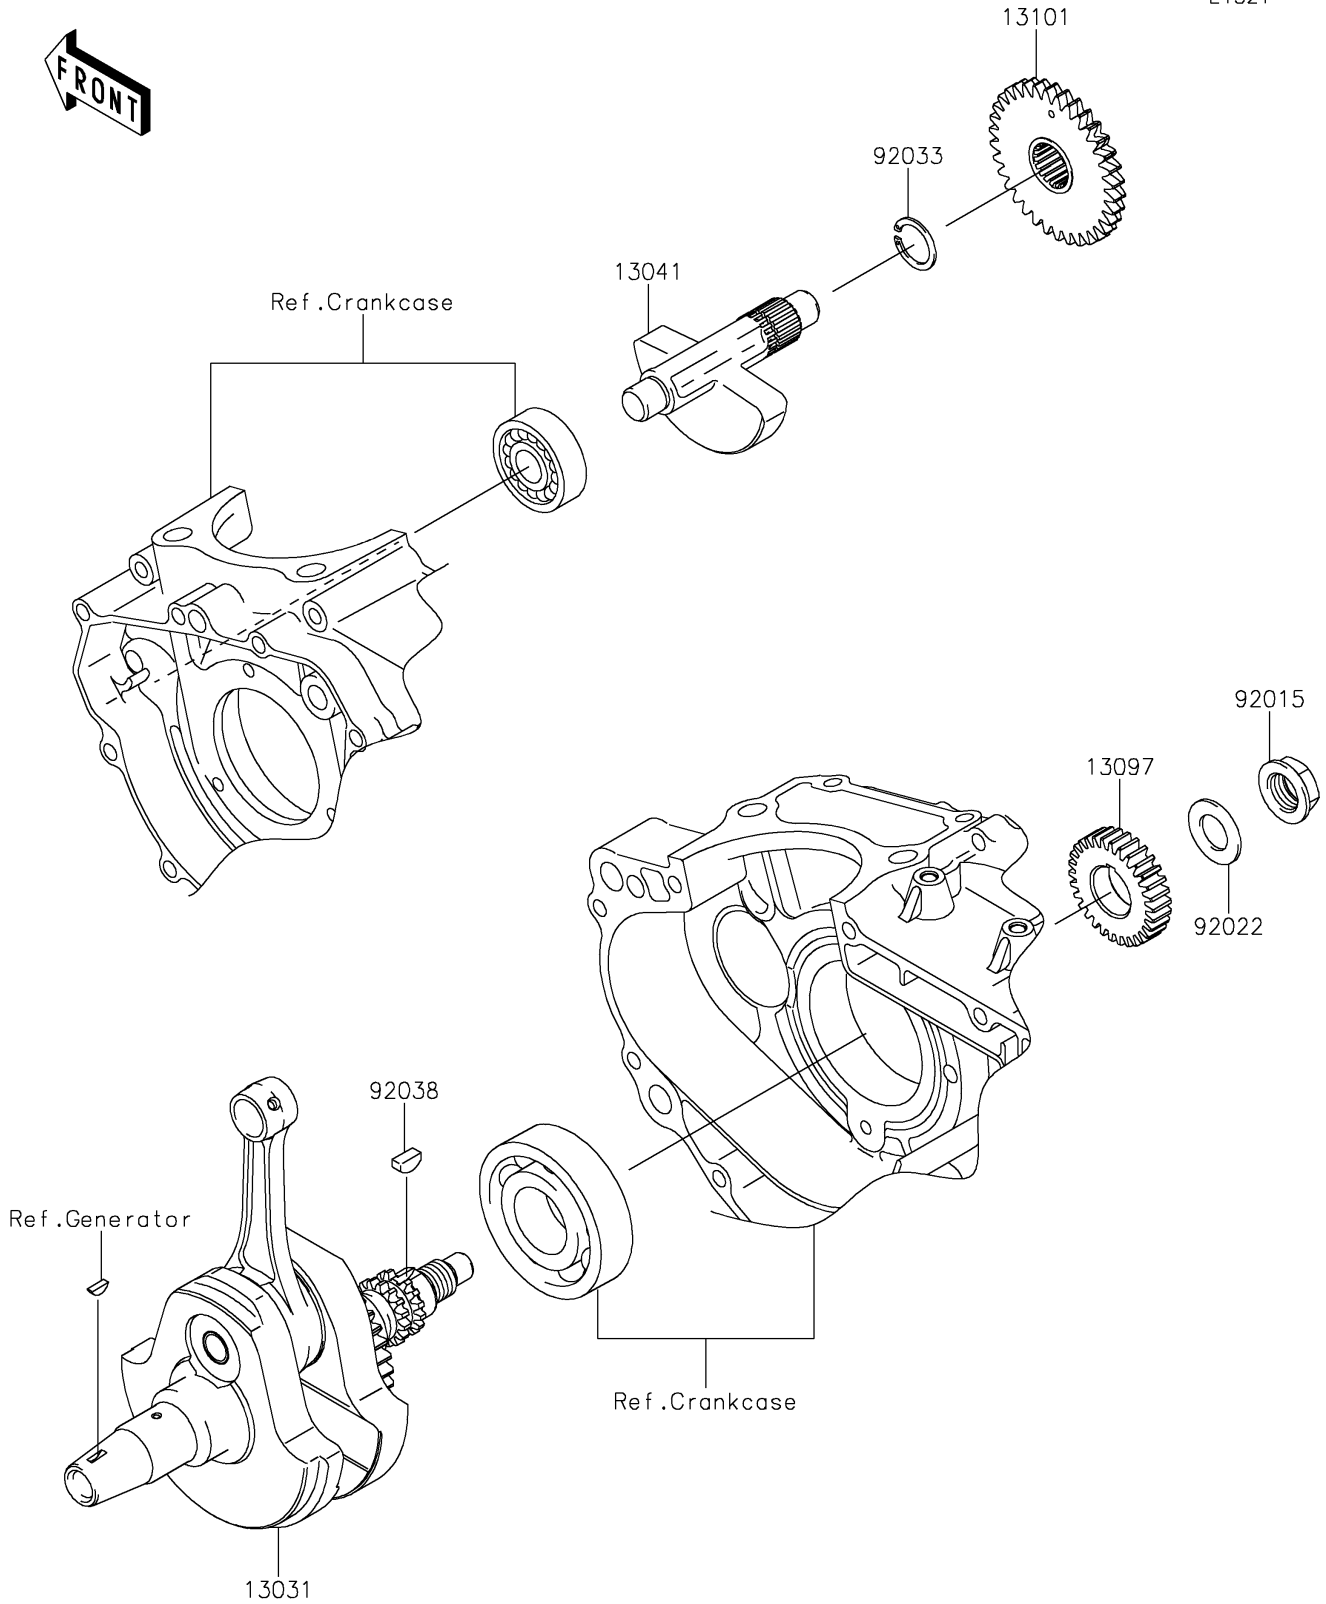

2019 KLX® 250 CAMO PARTS DIAGRAM

Crankshaft

E1321

2019 KLX® 250 CAMO PARTS LIST

Crankshaft

ITEM NAME	PART NUMBER	QUANTITY
CRANKSHAFT-COMP (Ref # 13031)	13031-0757	1
BALANCER (Ref # 13041)	13041-0001	1
GEAR-PRIMARY SPUR,30T (Ref # 13097)	13097-0087	1
GEAR-ASSY,BALANCER (Ref # 13101)	13101-1253	1
NUT,16MM (Ref # 92015)	92015-1581	1
WASHER,16.3X29X1.75 (Ref # 92022)	92022-1356	1
RING-SNAP,18MM (Ref # 92033)	92033-029	1
KEY (Ref # 92038)	92038-1057	1