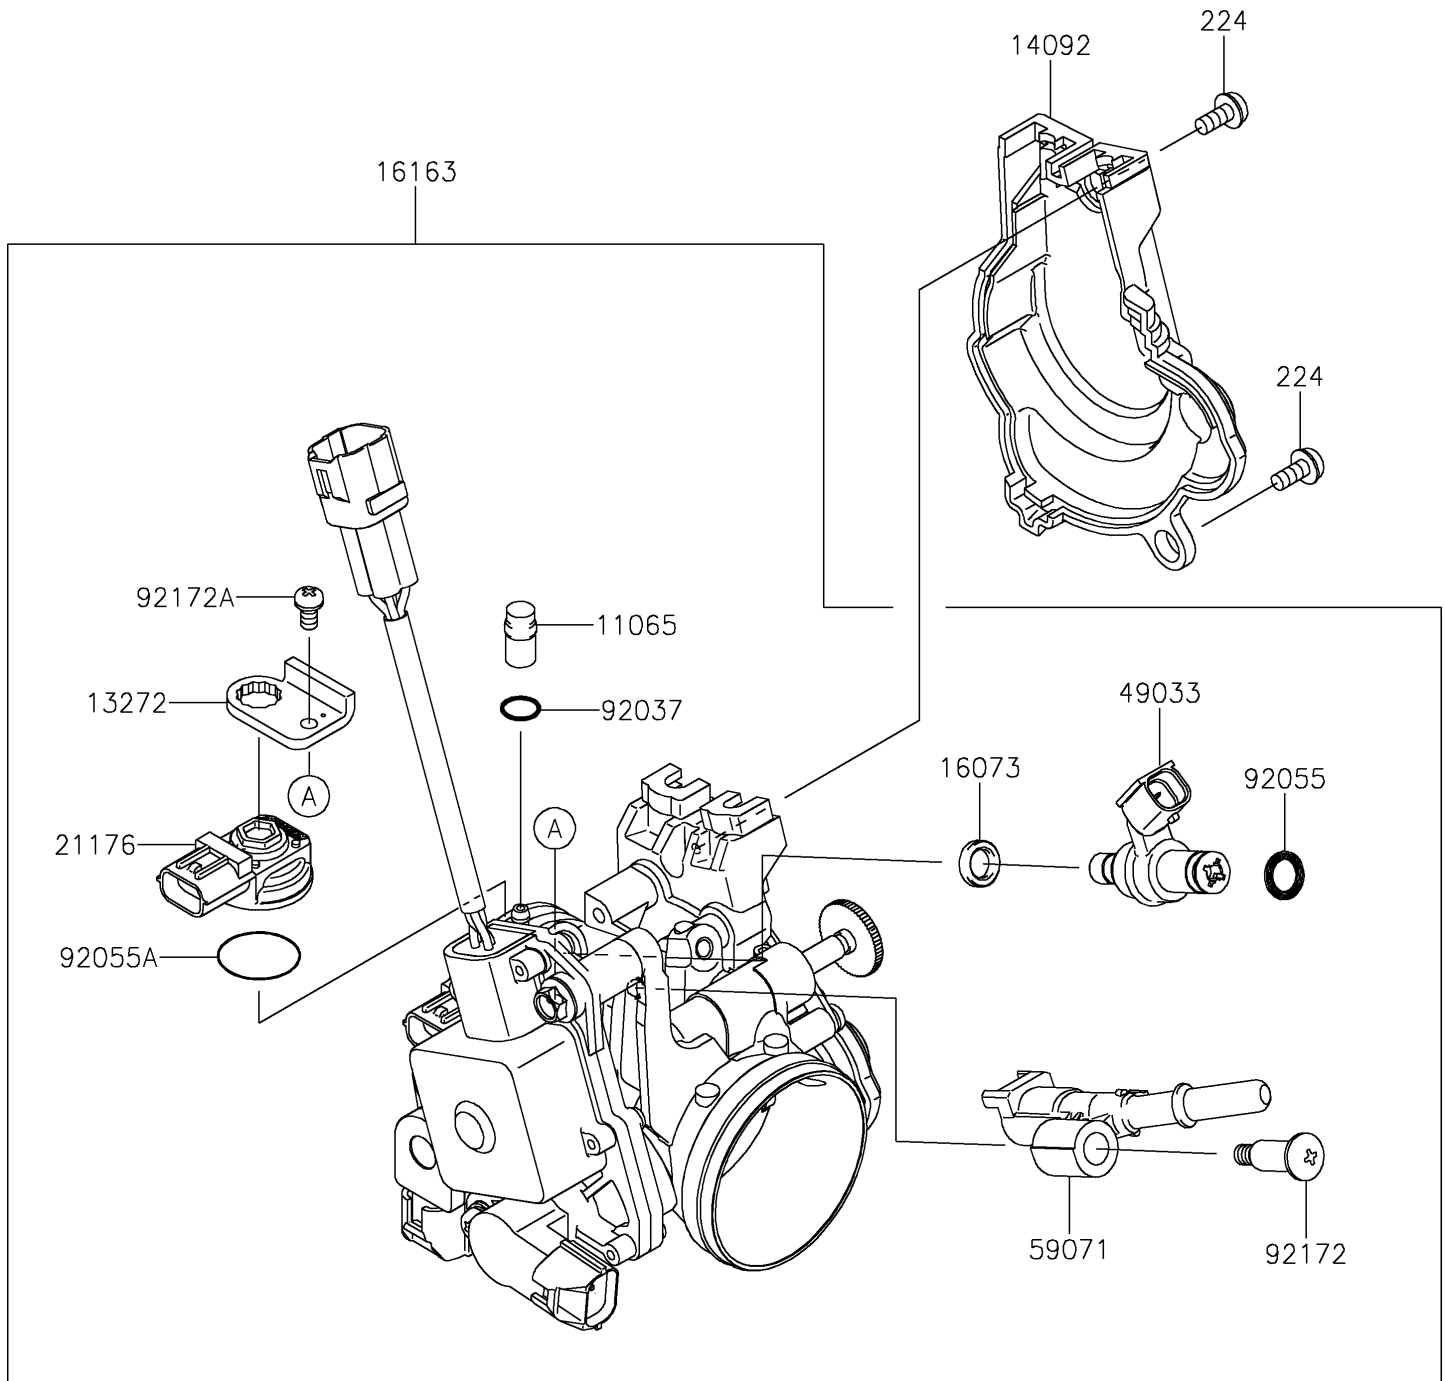

2019 KLX® 250 CAMO PARTS DIAGRAM

Throttle

E1510

2019 KLX® 250 CAMO PARTS LIST

Throttle

ITEM NAME	PART NUMBER	QUANTITY
CAP (Ref # 11065)	11065-0018	1
PLATE (Ref # 13272)	13272-0676	1
COVER (Ref # 14092)	14092-0887	1
INSULATOR (Ref # 16073)	16073-0077	1
THROTTLE-ASSY (Ref # 16163)	16163-0724	1
SENSOR (Ref # 21176)	21176-0122	1
NOZZLE-INJECTION (Ref # 49033)	49033-0016	1
JOINT (Ref # 59071)	59071-0063	1
CLAMP,TUBE (Ref # 92037)	92037-1142	1
RING-O (Ref # 92055)	92055-0170	1
RING-O (Ref # 92055A)	92055-0184	1
SCREW,PIPE INJECTION (Ref # 92172)	92172-0064	1
SCREW (Ref # 92172A)	92172-0415	1
SCREW-PAN-WP-CROS,5X10 (Ref # 224)	224AB0510	2