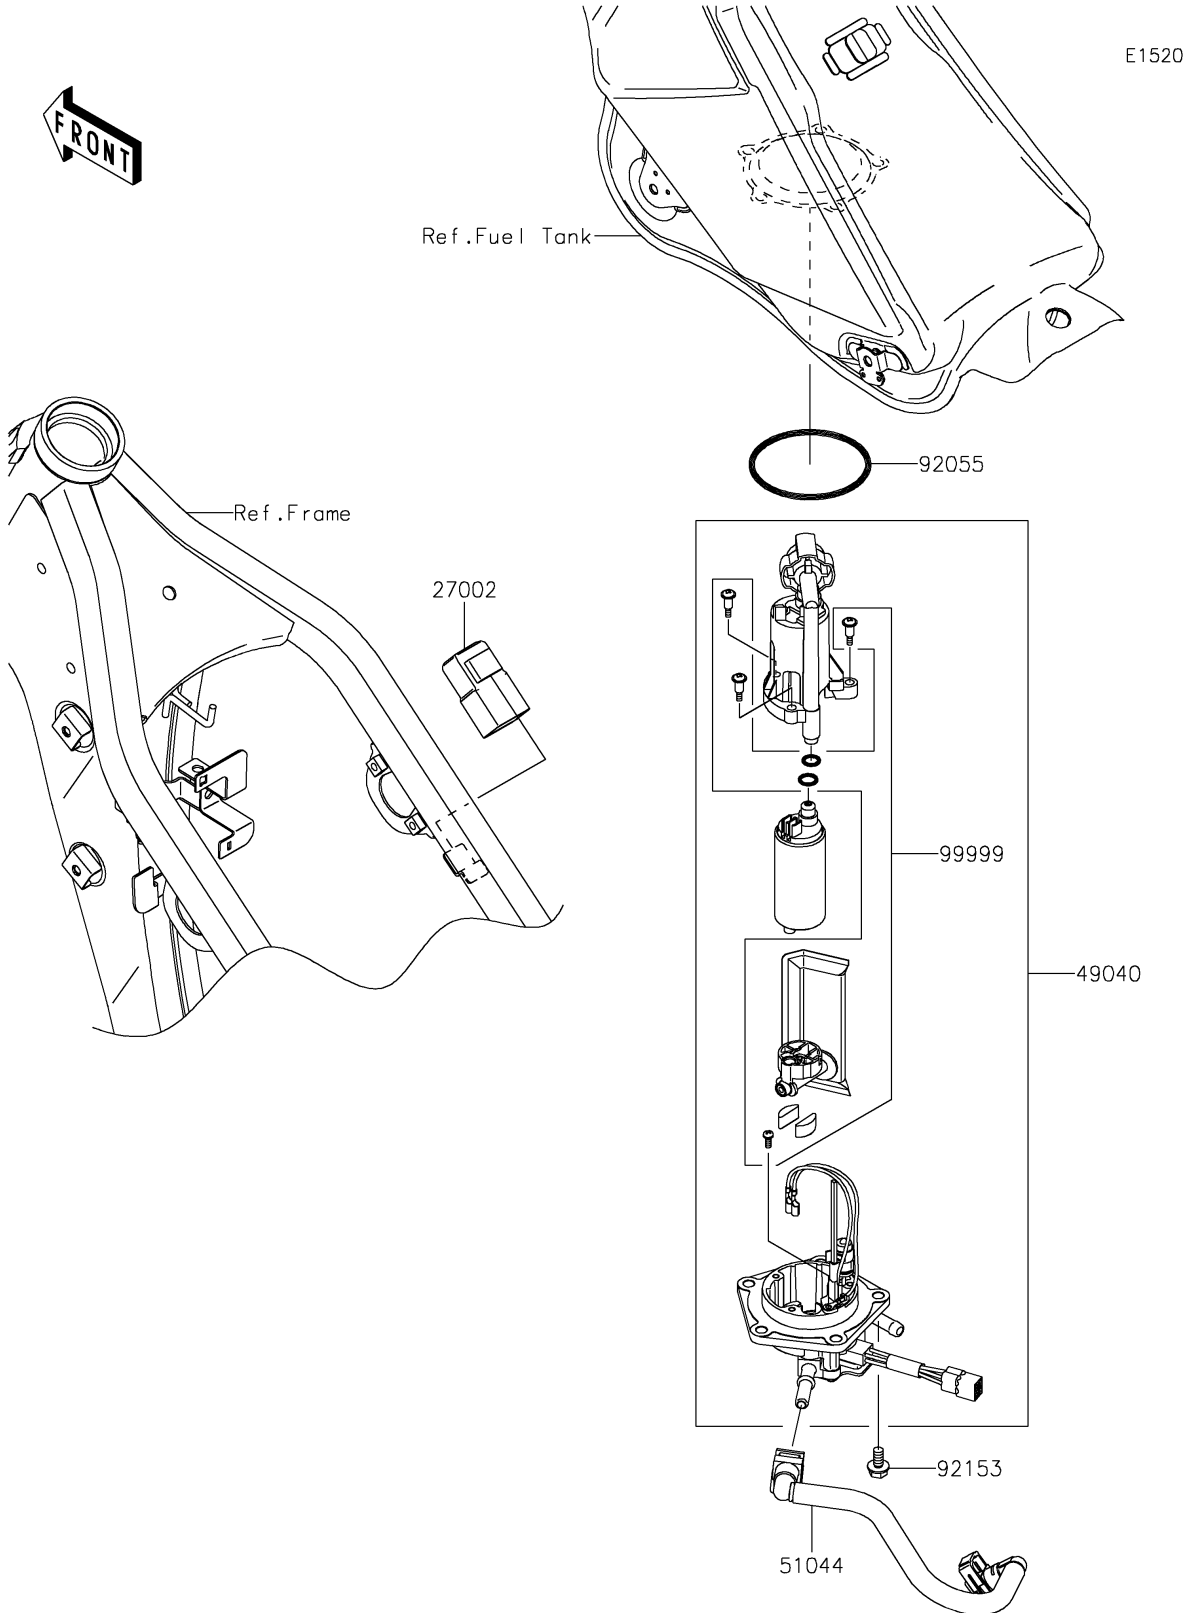

2019 KLX® 250 PARTS DIAGRAM

Fuel Pump

2019 KLX® 250 PARTS LIST

Fuel Pump

| ITEM NAME | PART NUMBER | QUANTITY |
|---------------------------------|-------------|----------|
| RELAY-ASSY (Ref # 27002) | 27002-1086 | 1 |
| PUMP-FUEL (Ref # 49040) | 49040-0767 | 1 |
| TUBE-ASSY,FUEL (Ref # 51044) | 51044-0855 | 1 |
| RING-O,64.6X5.7 (Ref # 92055) | 92055-0185 | 1 |
| BOLT,FLANGED,6X12 (Ref # 92153) | 92153-1283 | 5 |
| KIT.,FUEL FILTER (Ref # 99999) | 99999-0535 | 1 |