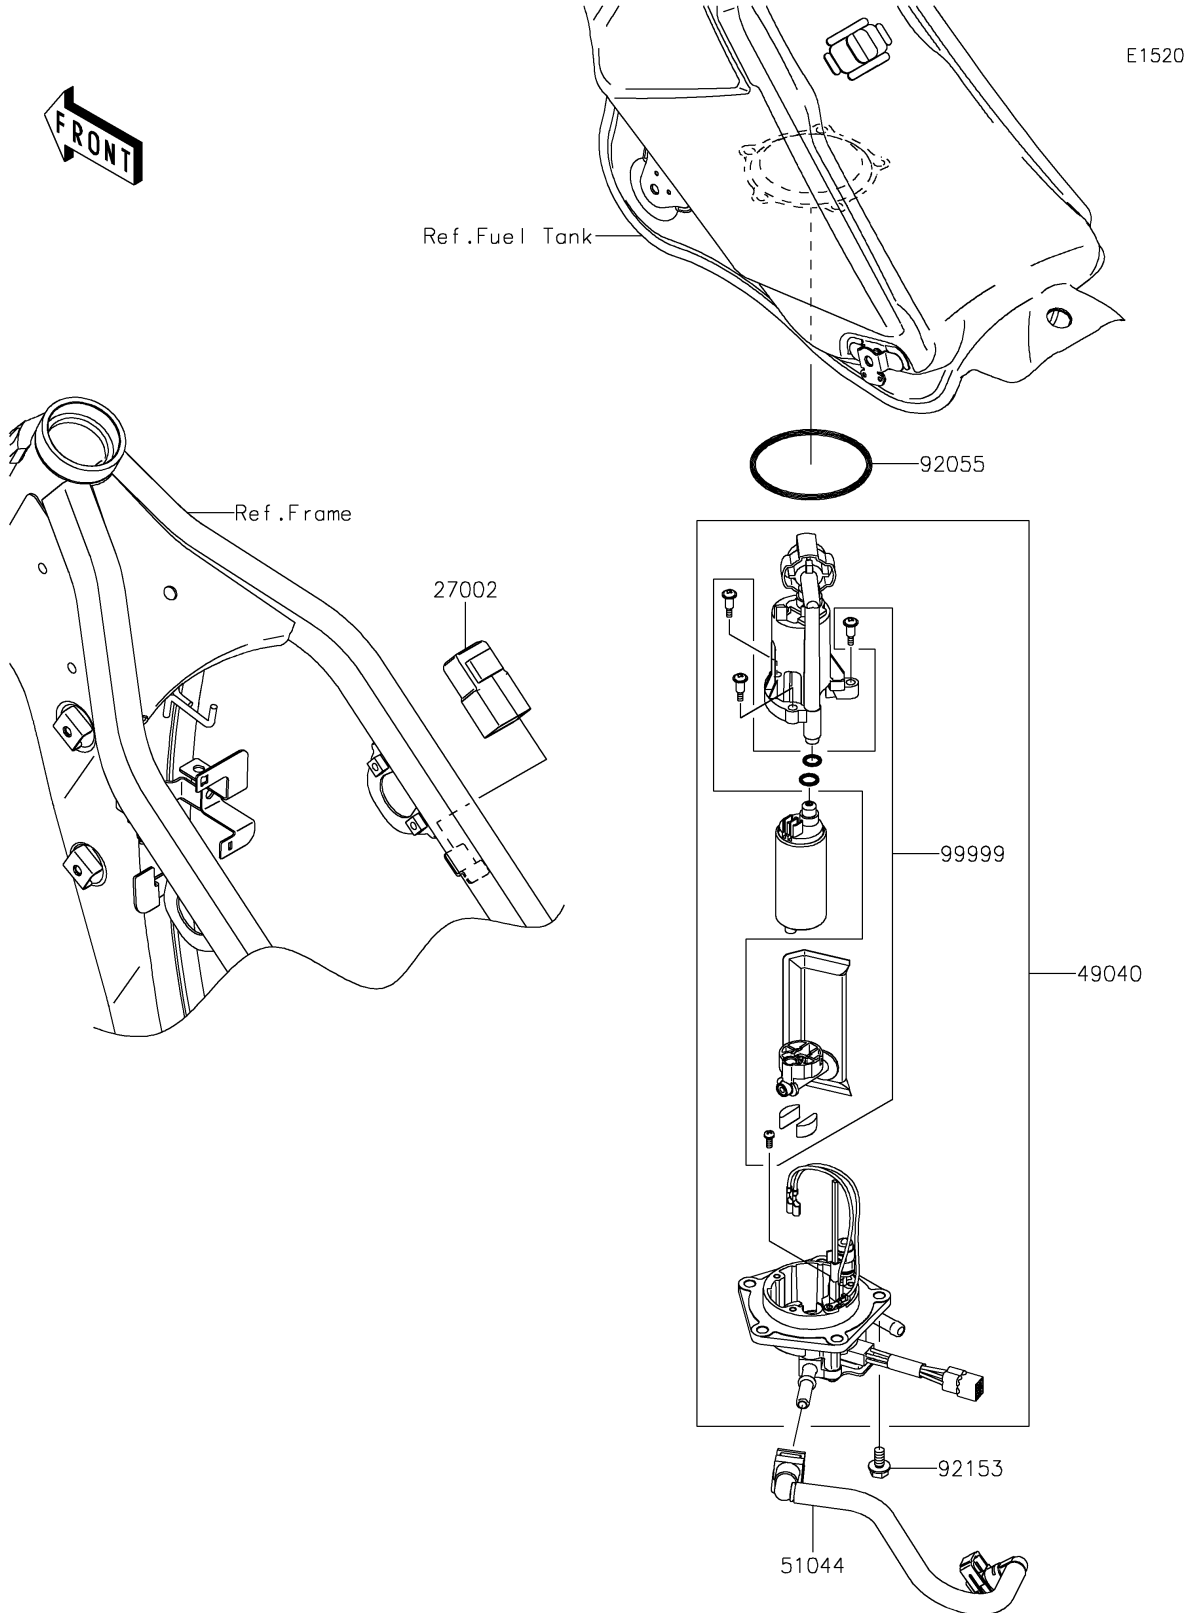

2019 KLX[®] 250 CAMO PARTS DIAGRAM

Fuel Pump

2019 KLX® 250 CAMO PARTS LIST

Fuel Pump

ITEM NAME	PART NUMBER	QUANTITY
RELAY-ASSY (Ref # 27002)	27002-1086	1
PUMP-FUEL (Ref # 49040)	49040-0767	1
TUBE-ASSY,FUEL (Ref # 51044)	51044-0855	1
RING-O,64.6X5.7 (Ref # 92055)	92055-0185	1
BOLT,FLANGED,6X12 (Ref # 92153)	92153-1283	5
KIT.,FUEL FILTER (Ref # 99999)	99999-0535	1