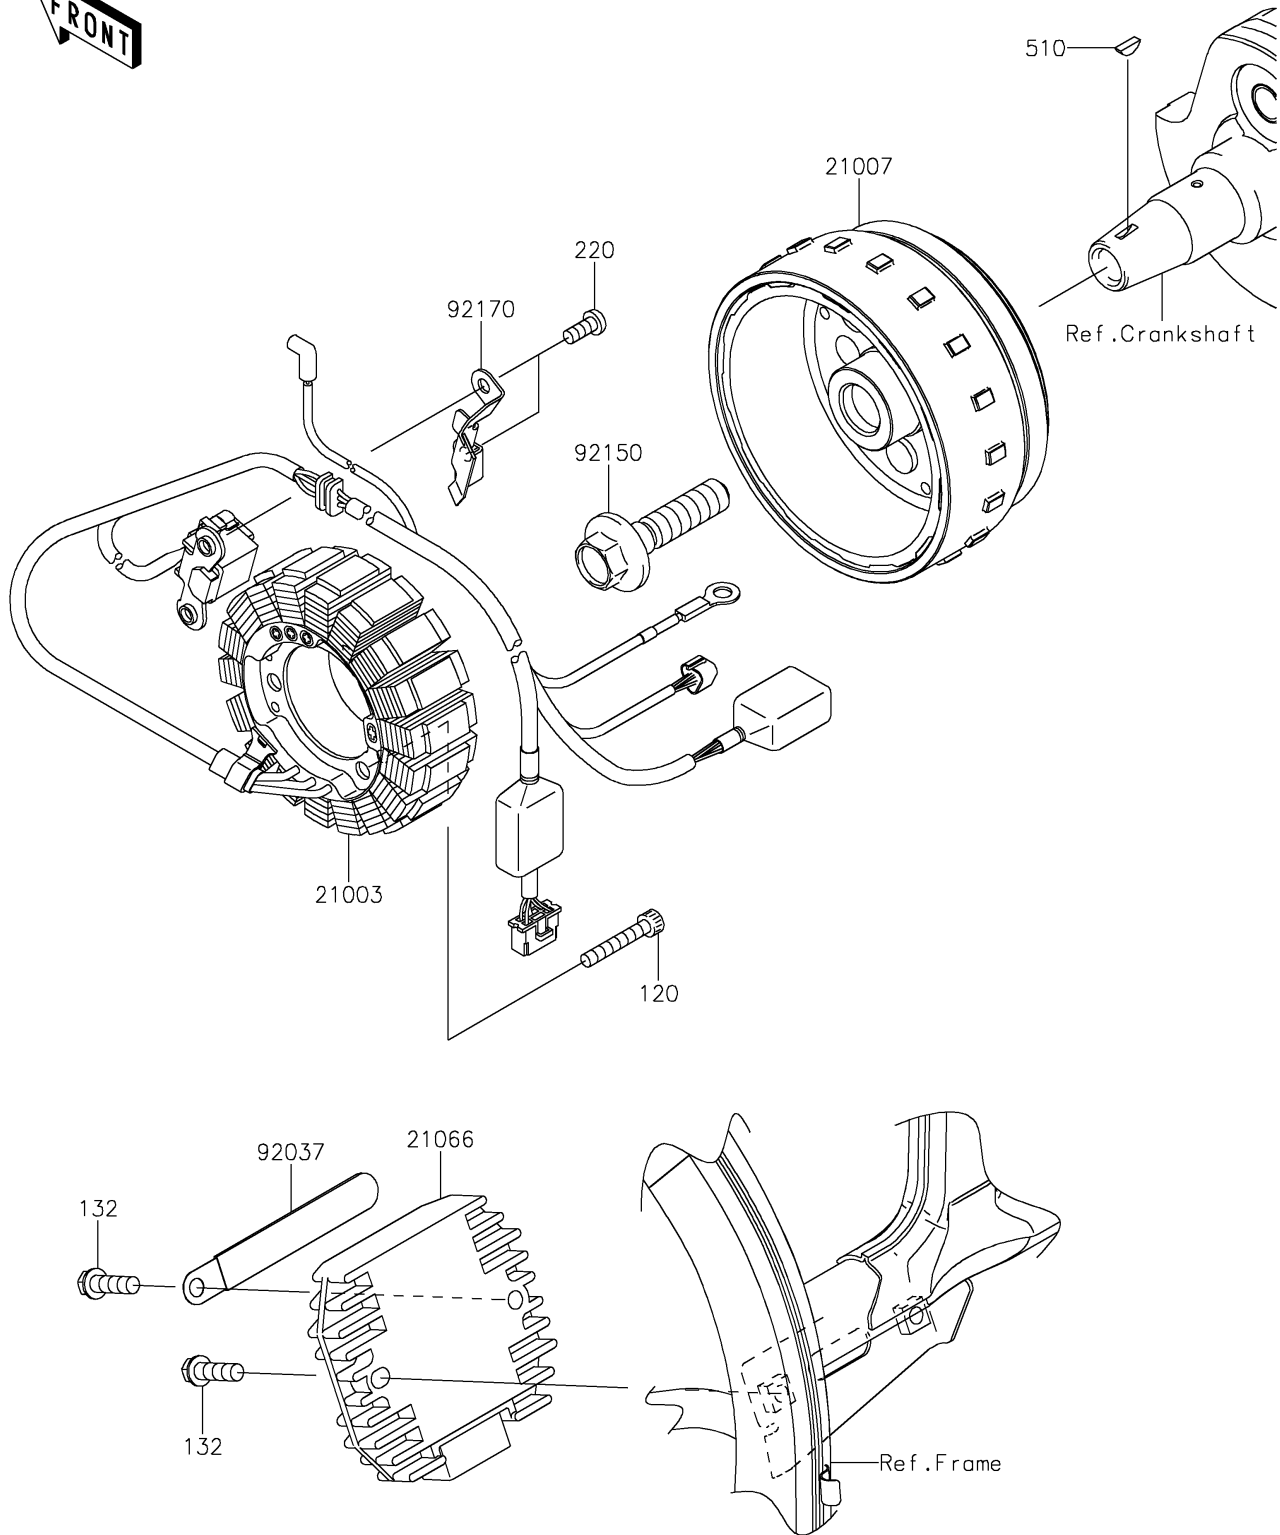

2018 KLX® 250 CAMO PARTS DIAGRAM

Generator

E1810

2018 KLX® 250 CAMO PARTS LIST

Generator

ITEM NAME	PART NUMBER	QUANTITY
STATOR (Ref # 21003)	21003-0158	1
ROTOR (Ref # 21007)	21007-0614	1
REGULATOR-VOLTAGE (Ref # 21066)	21066-0027	1
CLAMP (Ref # 92037)	92037-1993	1
BOLT,12X50 (Ref # 92150)	92150-1708	1
CLAMP (Ref # 92170)	92170-1346	1
BOLT-SOCKET,5X30 (Ref # 120)	120CA0530	3
BOLT-FLANGED-SMALL,6X20 (Ref # 132)	132BA0620	2
SCREW-PAN-CROS,5X12 (Ref # 220)	220AA0512	2
KEY-WOODRUFF (Ref # 510)	510A3100	1