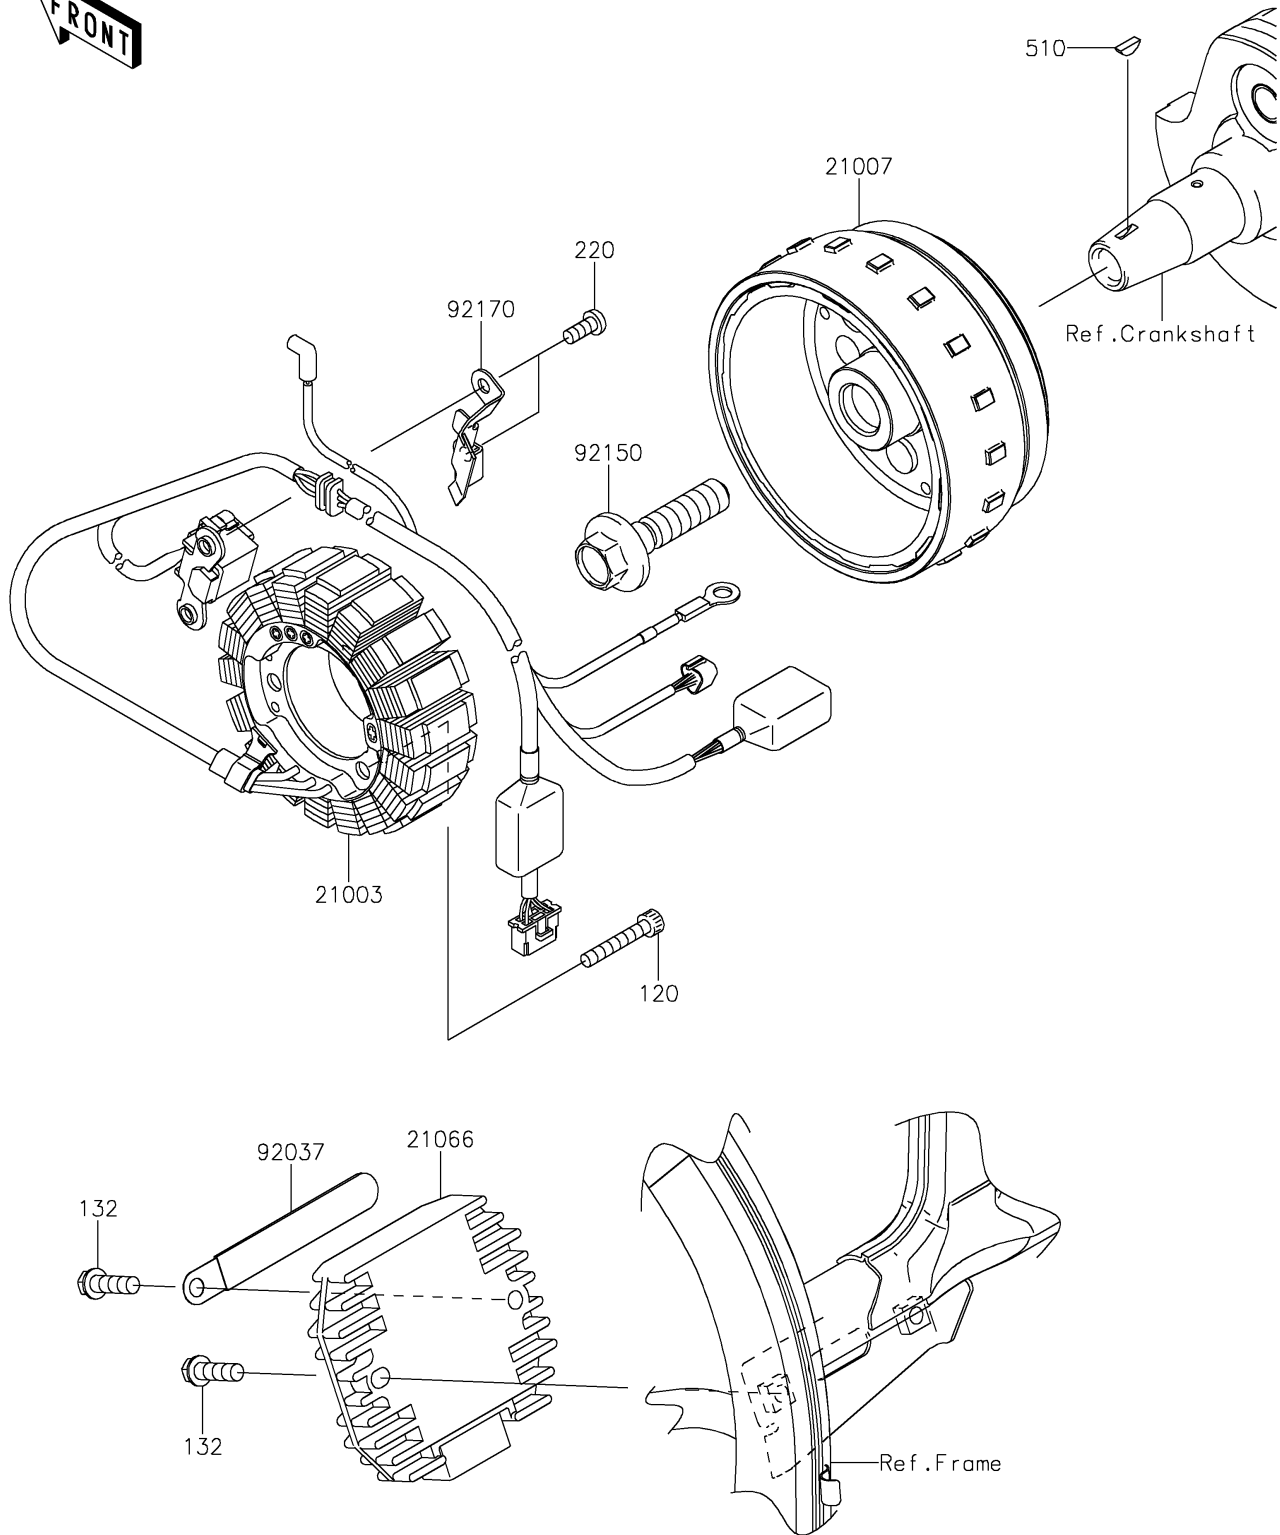

2019 KLX® 250 CAMO PARTS DIAGRAM

Generator

E1810

2019 KLX® 250 CAMO PARTS LIST

Generator

ITEM NAME	PART NUMBER	QUANTITY
STATOR (Ref # 21003)	21003-0158	1
ROTOR (Ref # 21007)	21007-0614	1
REGULATOR-VOLTAGE (Ref # 21066)	21066-0027	1
CLAMP (Ref # 92037)	92037-1993	1
BOLT,12X50 (Ref # 92150)	92150-1708	1
CLAMP (Ref # 92170)	92170-1346	1
BOLT-SOCKET,5X30 (Ref # 120)	120CA0530	3
BOLT-FLANGED-SMALL,6X20 (Ref # 132)	132BA0620	2
SCREW-PAN-CROS,5X12 (Ref # 220)	220AA0512	2
KEY-WOODRUFF (Ref # 510)	510A3100	1