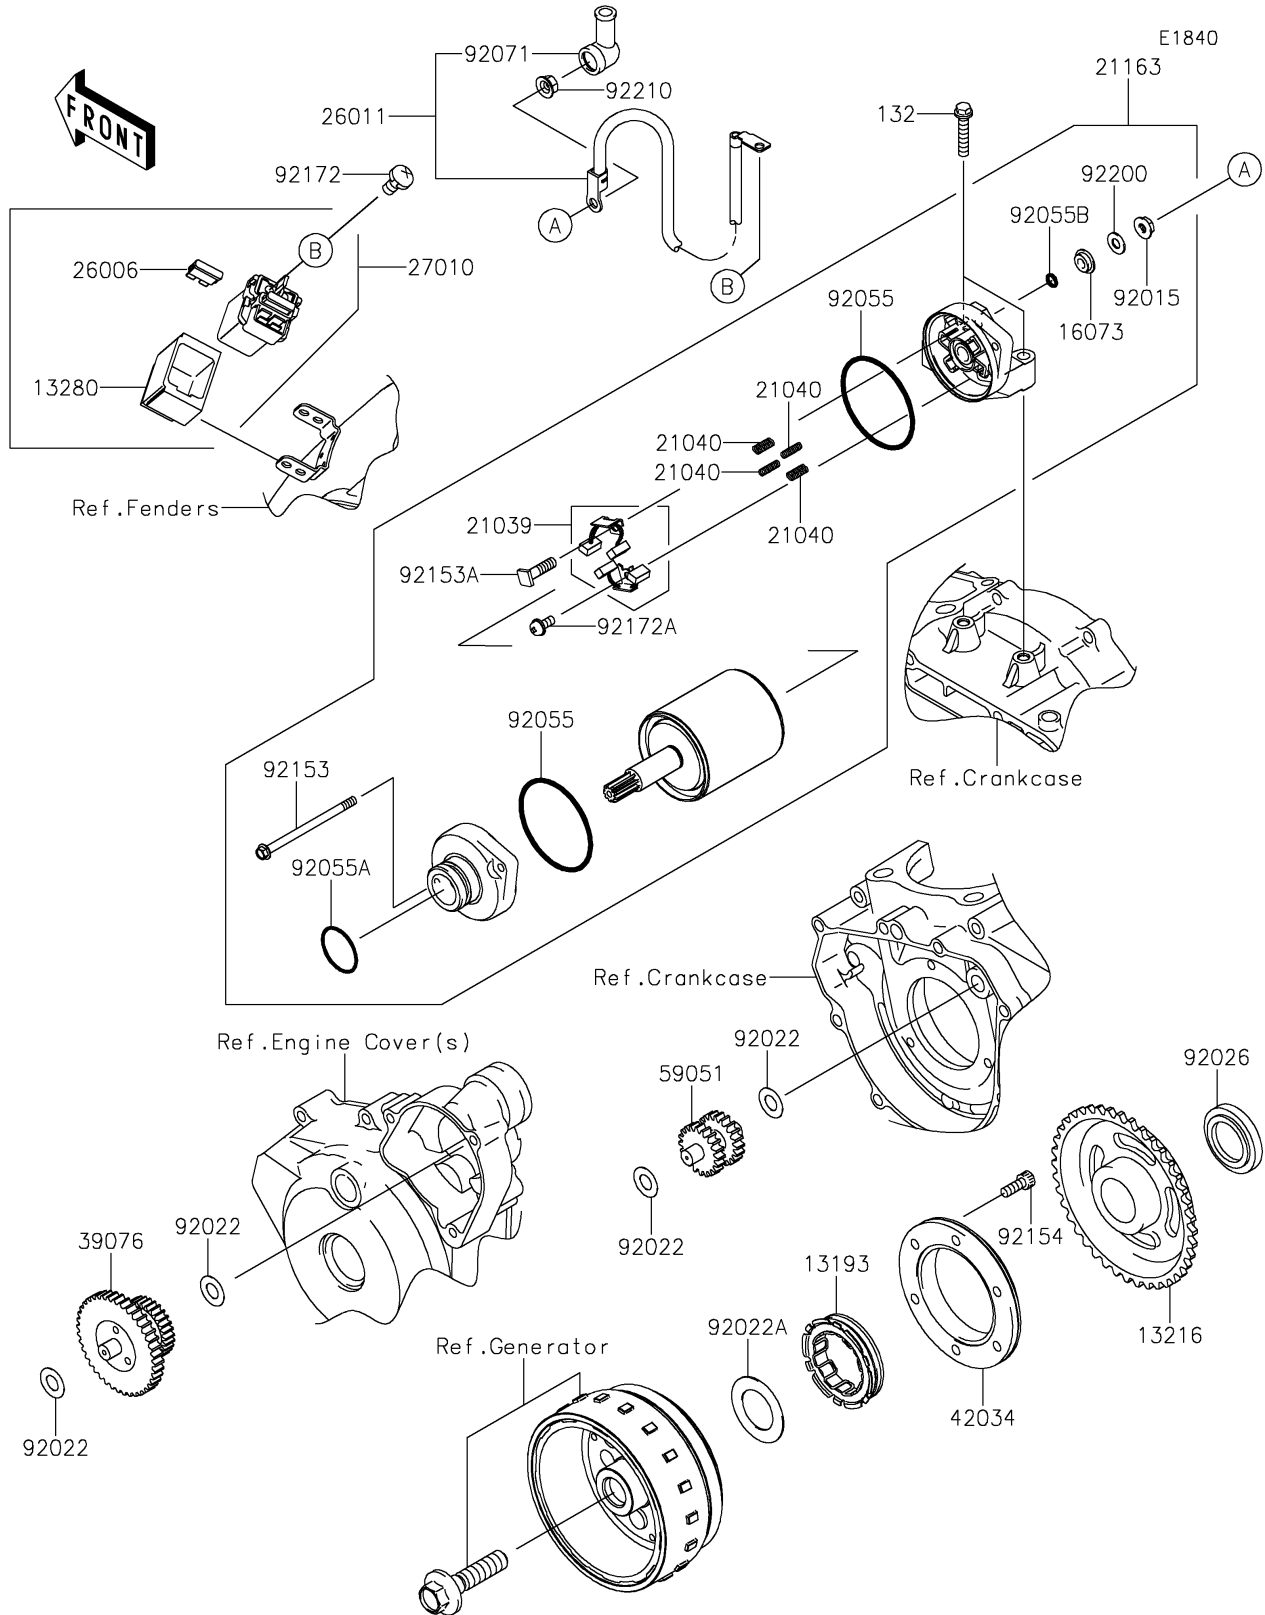

2019 KLX® 250 PARTS DIAGRAM

Starter Motor

2019 KLX® 250 PARTS LIST

Starter Motor

ITEM NAME	PART NUMBER	QUANTITY
CLUTCH-ASSY-ONEWAY (Ref # 13193)	13193-0007	1
GEAR-COMP,ONEWAY CLUTCH (Ref # 13216)	13216-1148	1
HOLDER (Ref # 13280)	13280-0816	1
INSULATOR (Ref # 16073)	16073-0053	1
BRUSH,CARBON (Ref # 21039)	21039-0004	1
SPRING-BRUSH (Ref # 21040)	21040-0003	4
STARTER-ELECTRIC (Ref # 21163)	21163-0046	1
FUSE,BLADE,20A,YELLOW (Ref # 26006)	26006-1051	1
WIRE-LEAD,STARTER (Ref # 26011)	26011-0782	1
SWITCH (Ref # 27010)	27010-0774	1
LIMITER,STARTER IDLE GEAR (Ref # 39076)	39076-0020	1
COUPLING (Ref # 42034)	42034-0048	1
GEAR-SPUR,IDLE (Ref # 59051)	59051-1304	1
NUT,STARTER MOTOR (Ref # 92015)	92015-1476	1
WASHER,10.2X20X0.5 (Ref # 92022)	92022-1649	4
WASHER,27.2X44X1.0 (Ref # 92022A)	92022-1781	1
SPACER (Ref # 92026)	92026-1450	1
RING-O (Ref # 92055)	92055-0136	2
RING-O (Ref # 92055A)	92055-1276	1
RING-O,4.5X2.0 (Ref # 92055B)	92055-1370	1
GROMMET (Ref # 92071)	92071-0705	1
BOLT (Ref # 92153)	92153-1850	2
BOLT (Ref # 92153A)	92153-1866	1
BOLT,SOCKET,6X16 (Ref # 92154)	92154-0235	6
SCREW-PAN-WS-CROS,5X10 (Ref # 92172)	92172-0234	2
SCREW (Ref # 92172A)	92172-0334	1
WASHER (Ref # 92200)	92200-0386	1
NUT,6MM (Ref # 92210)	92210-0188	1
BOLT-FLANGED-SMALL,6X30 (Ref # 132)	132BC0630	2