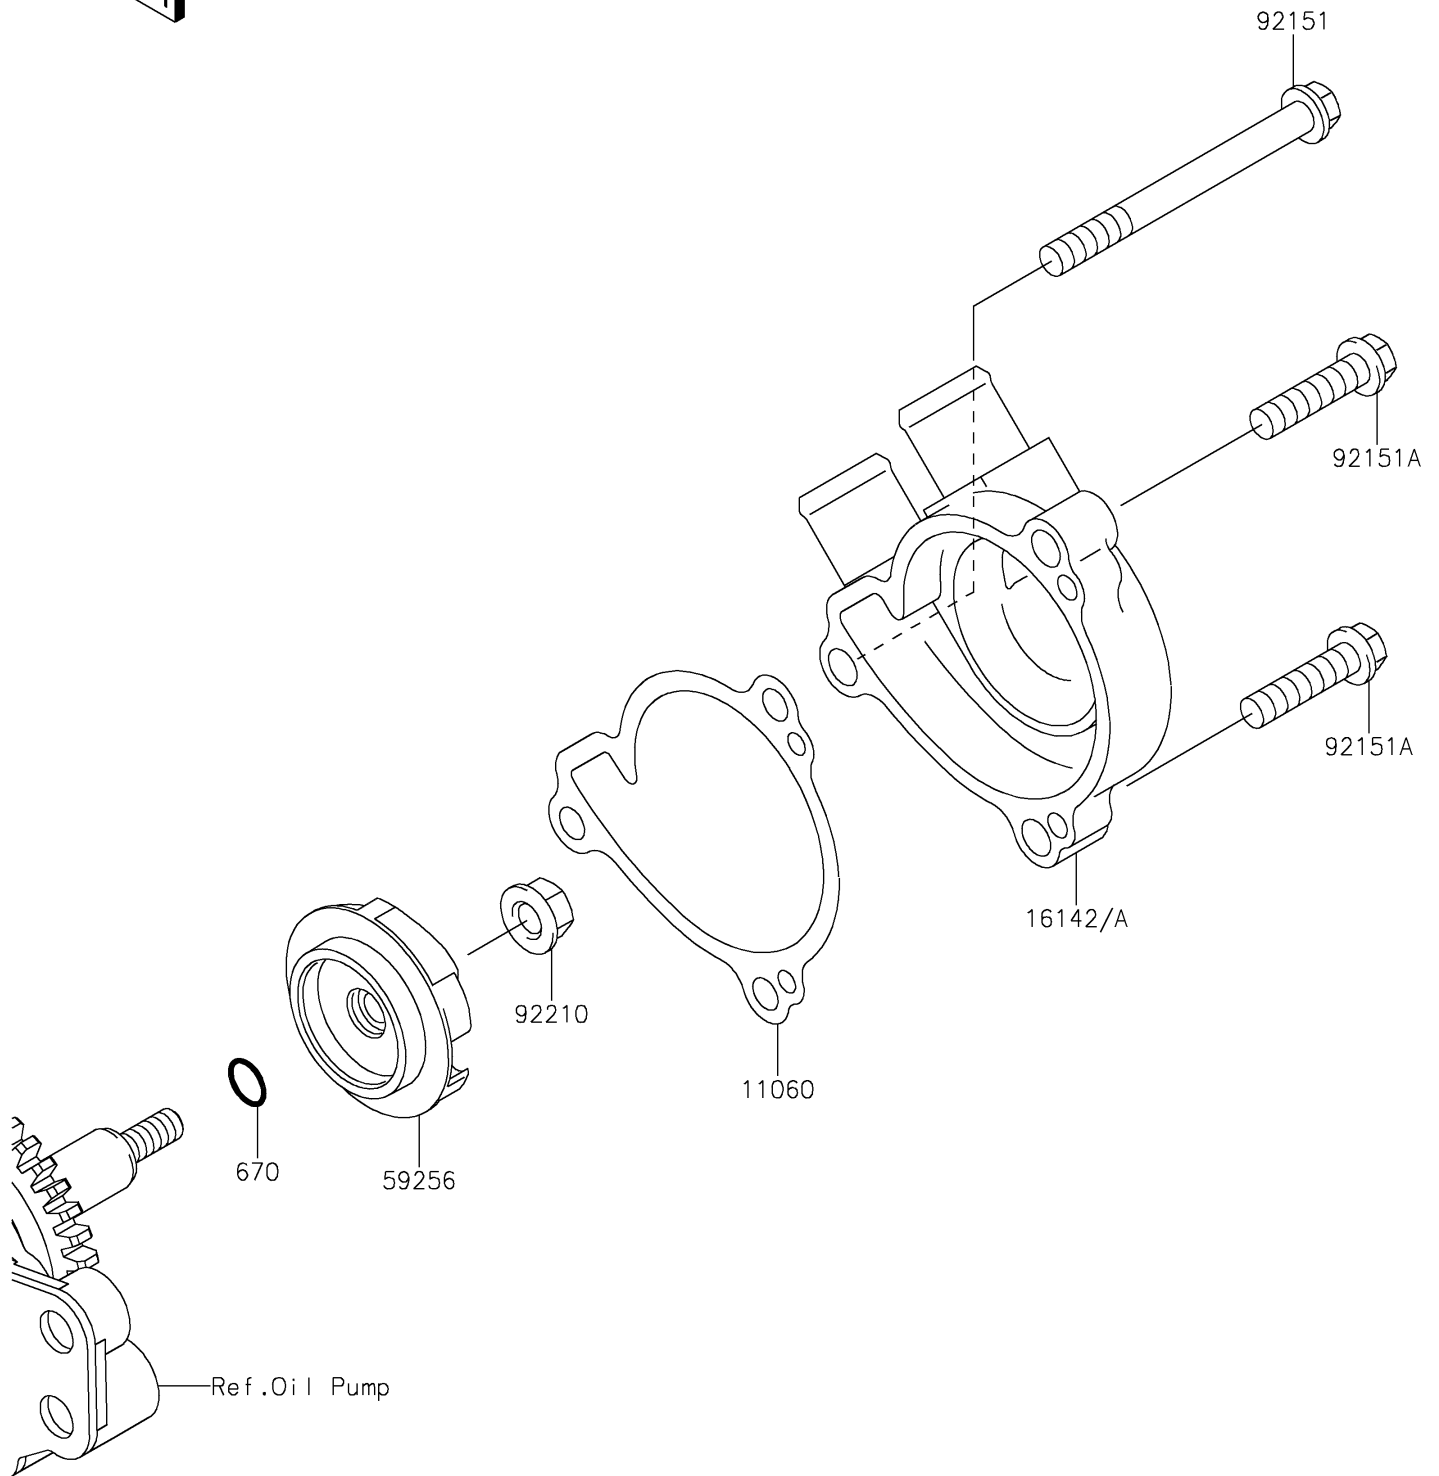

2019 KLX® 250 PARTS DIAGRAM

Water Pump

E3031

2019 KLX® 250 PARTS LIST

Water Pump

ITEM NAME	PART NUMBER	QUANTITY
GASKET,PUMP COVER (Ref # 11060)	11060-1328	1
COVER-PUMP (Ref # 16142)	16142-0059	1
IMPELLER (Ref # 59256)	59256-1063	1
BOLT,6X65 (Ref # 92151)	92151-1199	1
BOLT,FLANGED-SMALL,6X25 (Ref # 92151A)	92151-1930	2
NUT,FLANGED,6MM (Ref # 92210)	92210-0630	1
O RING,6MM (Ref # 670)	670B1506	1