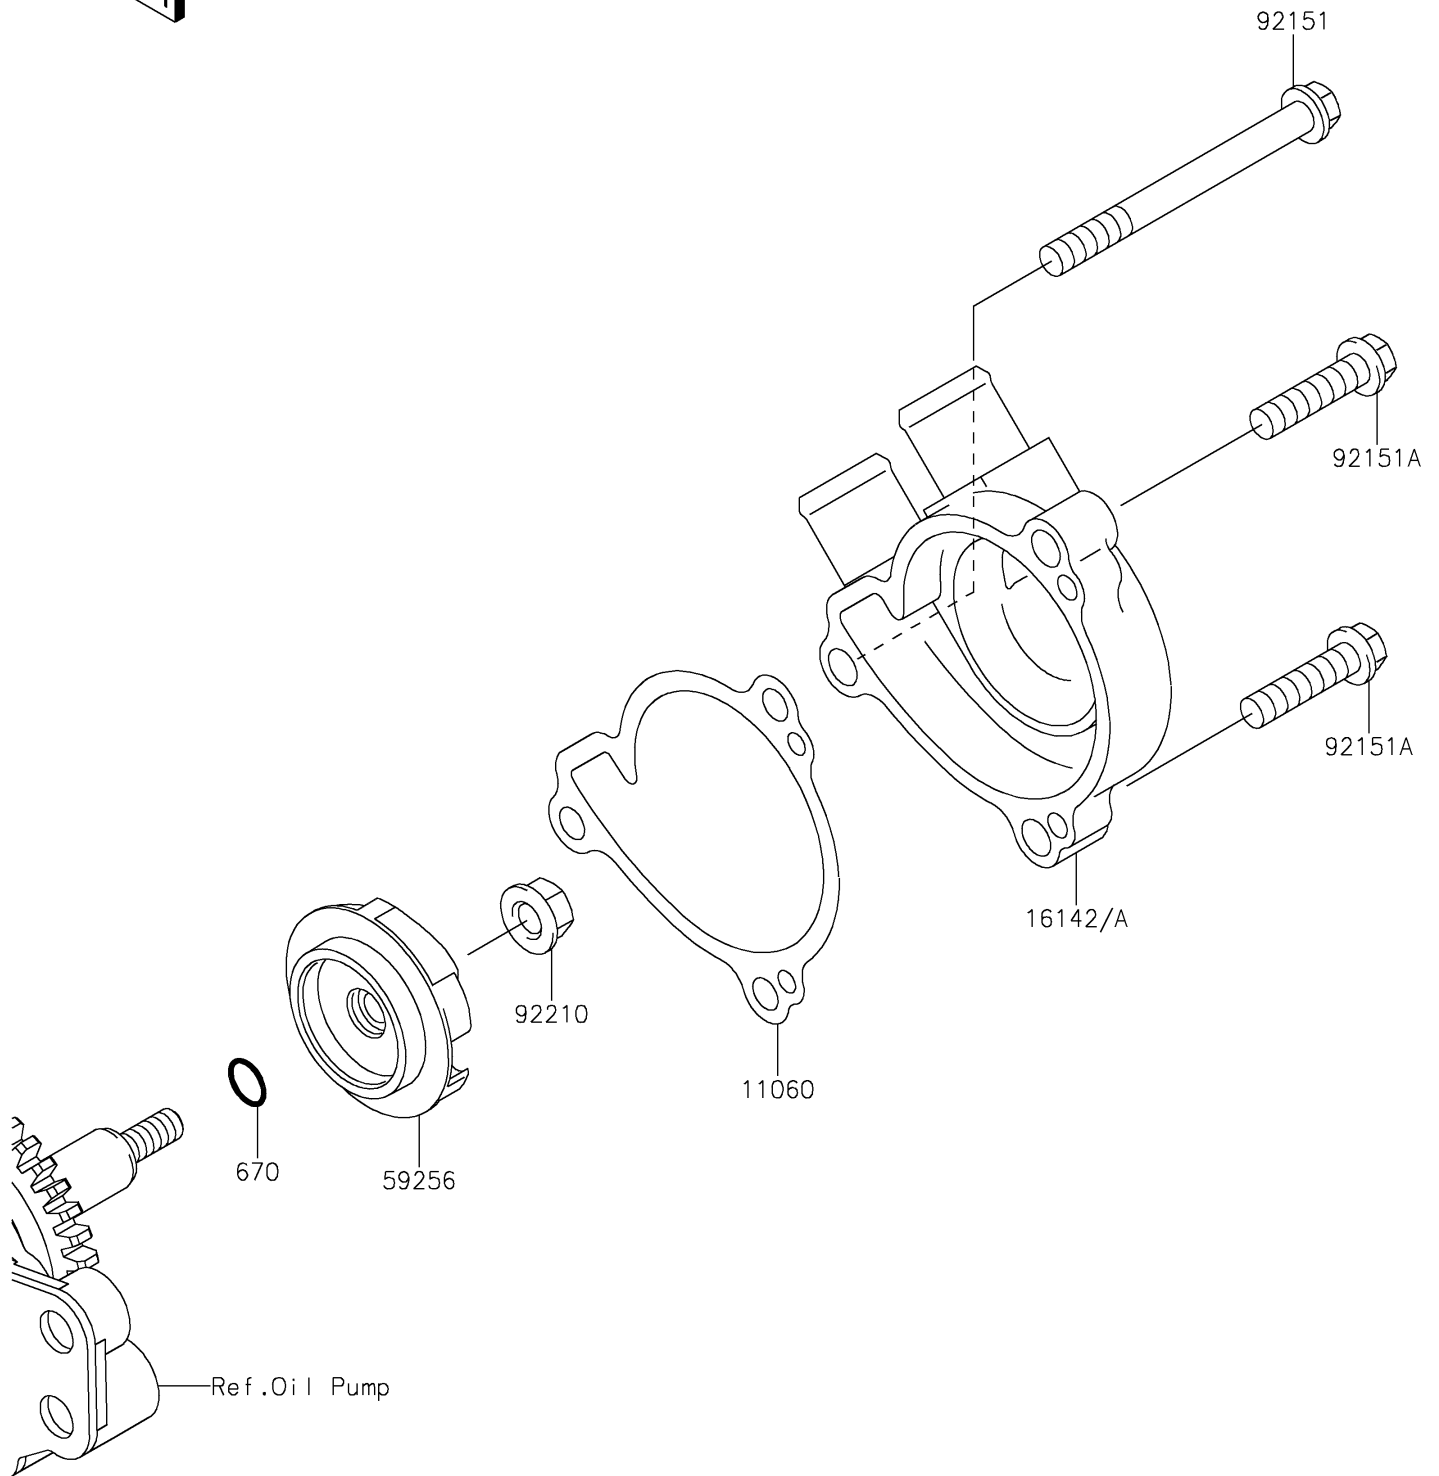

2019 KLX® 250 CAMO PARTS DIAGRAM

Water Pump

E3031

2019 KLX® 250 CAMO PARTS LIST

Water Pump

ITEM NAME	PART NUMBER	QUANTITY
GASKET,PUMP COVER (Ref # 11060)	11060-1328	1
COVER-PUMP (Ref # 16142A)	16142-0722	1
IMPELLER (Ref # 59256)	59256-1063	1
BOLT,6X65 (Ref # 92151)	92151-1199	1
BOLT,FLANGED-SMALL,6X25 (Ref # 92151A)	92151-1930	2
NUT,FLANGED,6MM (Ref # 92210)	92210-0630	1
O RING,6MM (Ref # 670)	670B1506	1