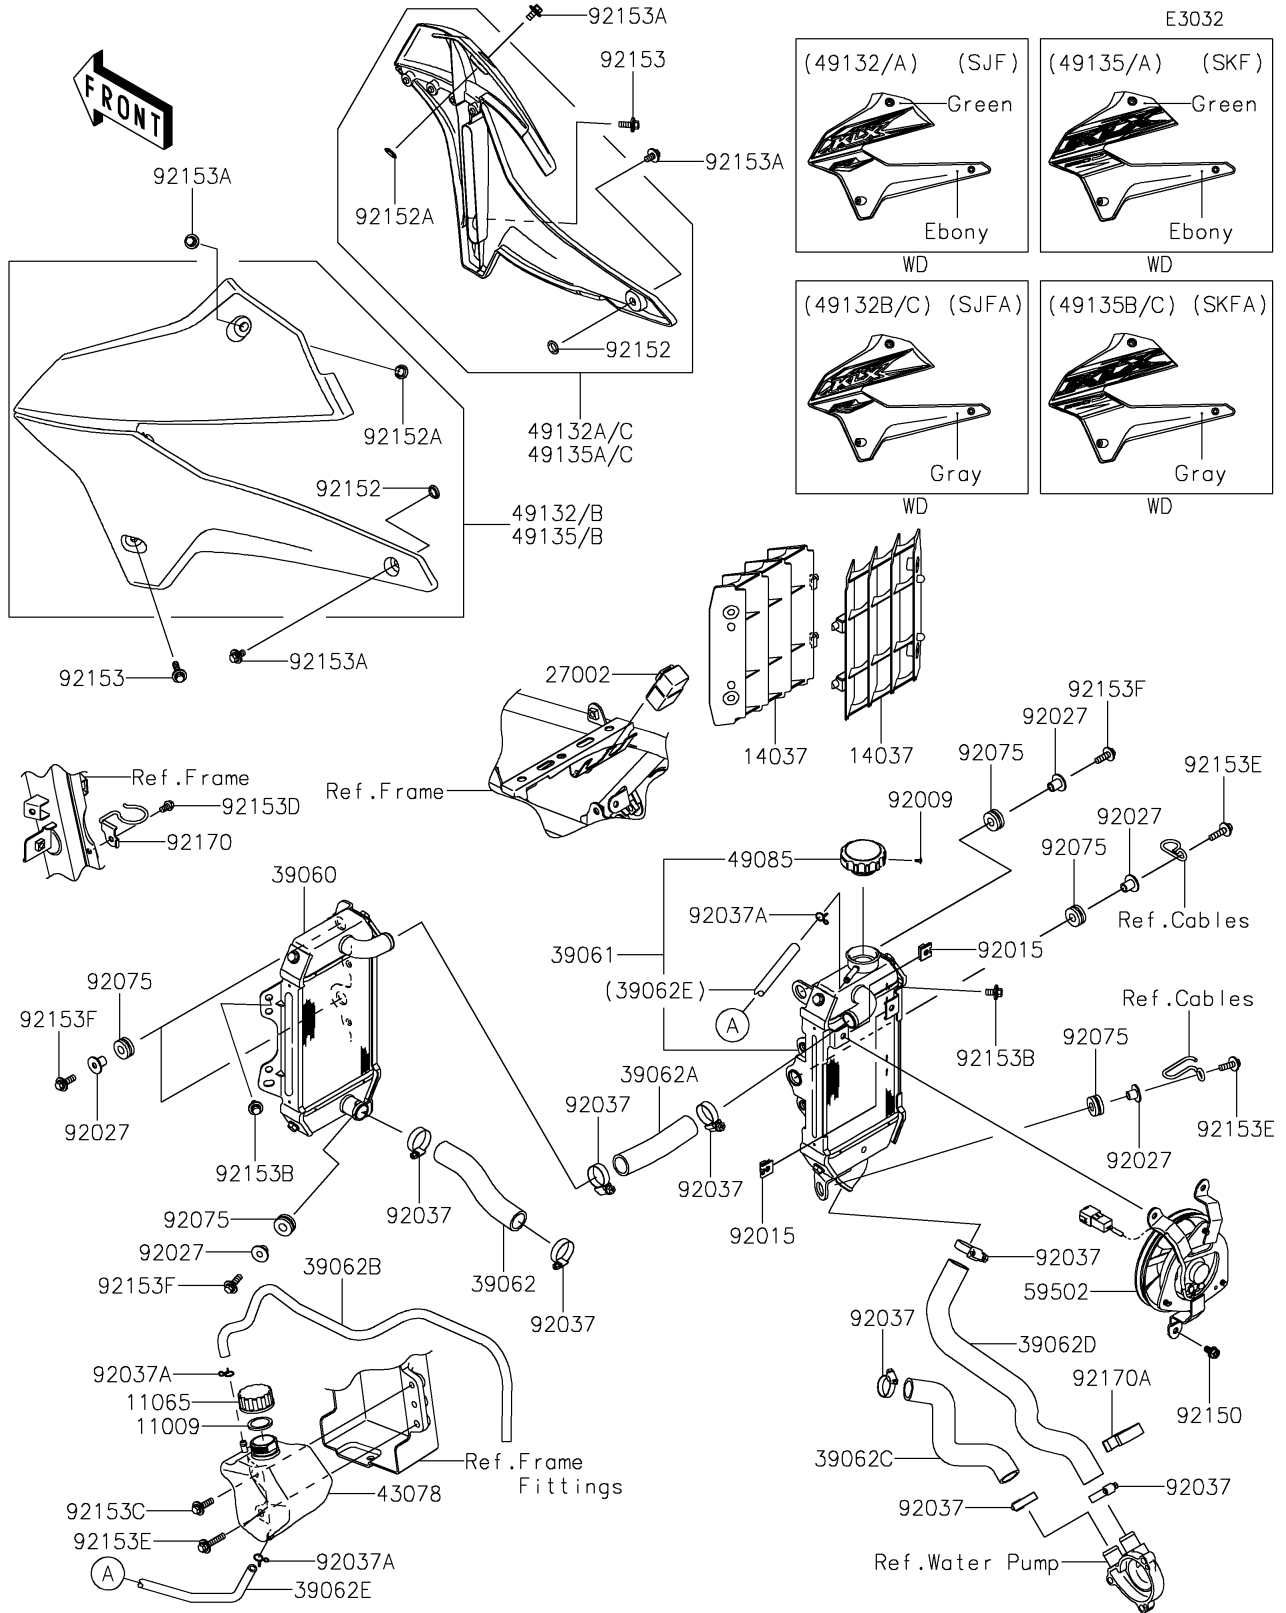

2019 KLX[®] 250 PARTS DIAGRAM

Radiator

2019 KLX® 250 PARTS LIST

Radiator

ITEM NAME	PART NUMBER	QUANTITY
GASKET,RESERVOIR TANK CAP (Ref # 11009)	11009-1145	1
CAP (Ref # 11065)	11065-0969	1
SCREEN,EBONY (Ref # 14037)	14037-0067-6C	2
RELAY-ASSY (Ref # 27002)	27002-1086	1
RADIATOR,LH (Ref # 39060)	39060-0038	1
RADIATOR-ASSY,RH (Ref # 39061)	39061-0182	1
HOSE-COOLING,HEAD-RAD.LH (Ref # 39062)	39062-0199	1
HOSE-COOLING,RAD.LH-RAD.RH (Ref # 39062A)	39062-0200	1
HOSE-COOLING,OVERFLOW (Ref # 39062B)	39062-0204	1
HOSE-COOLING,PUMP-CYLINDER (Ref # 39062C)	39062-1563	1
HOSE-COOLING,RADIATOR-PUMP (Ref # 39062D)	39062-1564	1
HOSE-COOLING,RESERVOIR (Ref # 39062E)	39062-1786	1
RESERVOIR (Ref # 43078)	43078-0044	1
CAP-ASSY-PRESSURE (Ref # 49085)	49085-1075	1
SHROUD-ENGINE,LH,L.GREEN+EBY (Ref # 49135)	49135-5041-25M	1
SHROUD-ENGINE,RH,L.GREEN+EBY (Ref # 49135A)	49135-5042-25M	1
FAN-ASSY (Ref # 59502)	59502-0028	1
SCREW,TAPPING,3X6 (Ref # 92009)	92009-1844	1
NUT (Ref # 92015)	92015-1487	2
COLLAR,6.5X10X14.1 (Ref # 92027)	92027-1183	6
CLAMP,COOLING HOSE (Ref # 92037)	92037-1589	8
CLAMP (Ref # 92037A)	92037-1712	3
DAMPER (Ref # 92075)	92075-209	6
BOLT,6X12 (Ref # 92150)	92150-1186	3
COLLAR,8.8X11.2X4 (Ref # 92152)	92152-0909	2
COLLAR (Ref # 92152A)	92152-1235	2
BOLT,6X20 (Ref # 92153)	92153-0502	2
BOLT,6X12 (Ref # 92153A)	92153-0503	4
BOLT,FLANGED,6X14 (Ref # 92153B)	92153-0936	2

2019 KLX® 250 PARTS LIST

Radiator

ITEM NAME	PART NUMBER	QUANTITY
BOLT,FLANGED,6X22 (Ref # 92153C)	92153-0950	1
BOLT,FLANGED,6X10 (Ref # 92153D)	92153-1354	1
BOLT,FLANGED,6X30 (Ref # 92153E)	92153-1457	3
BOLT,FLANGED-SMALL,6X22 (Ref # 92153F)	92153-1560	4
CLAMP (Ref # 92170)	92170-1357	1
CLAMP (Ref # 92170A)	92170-1419	1