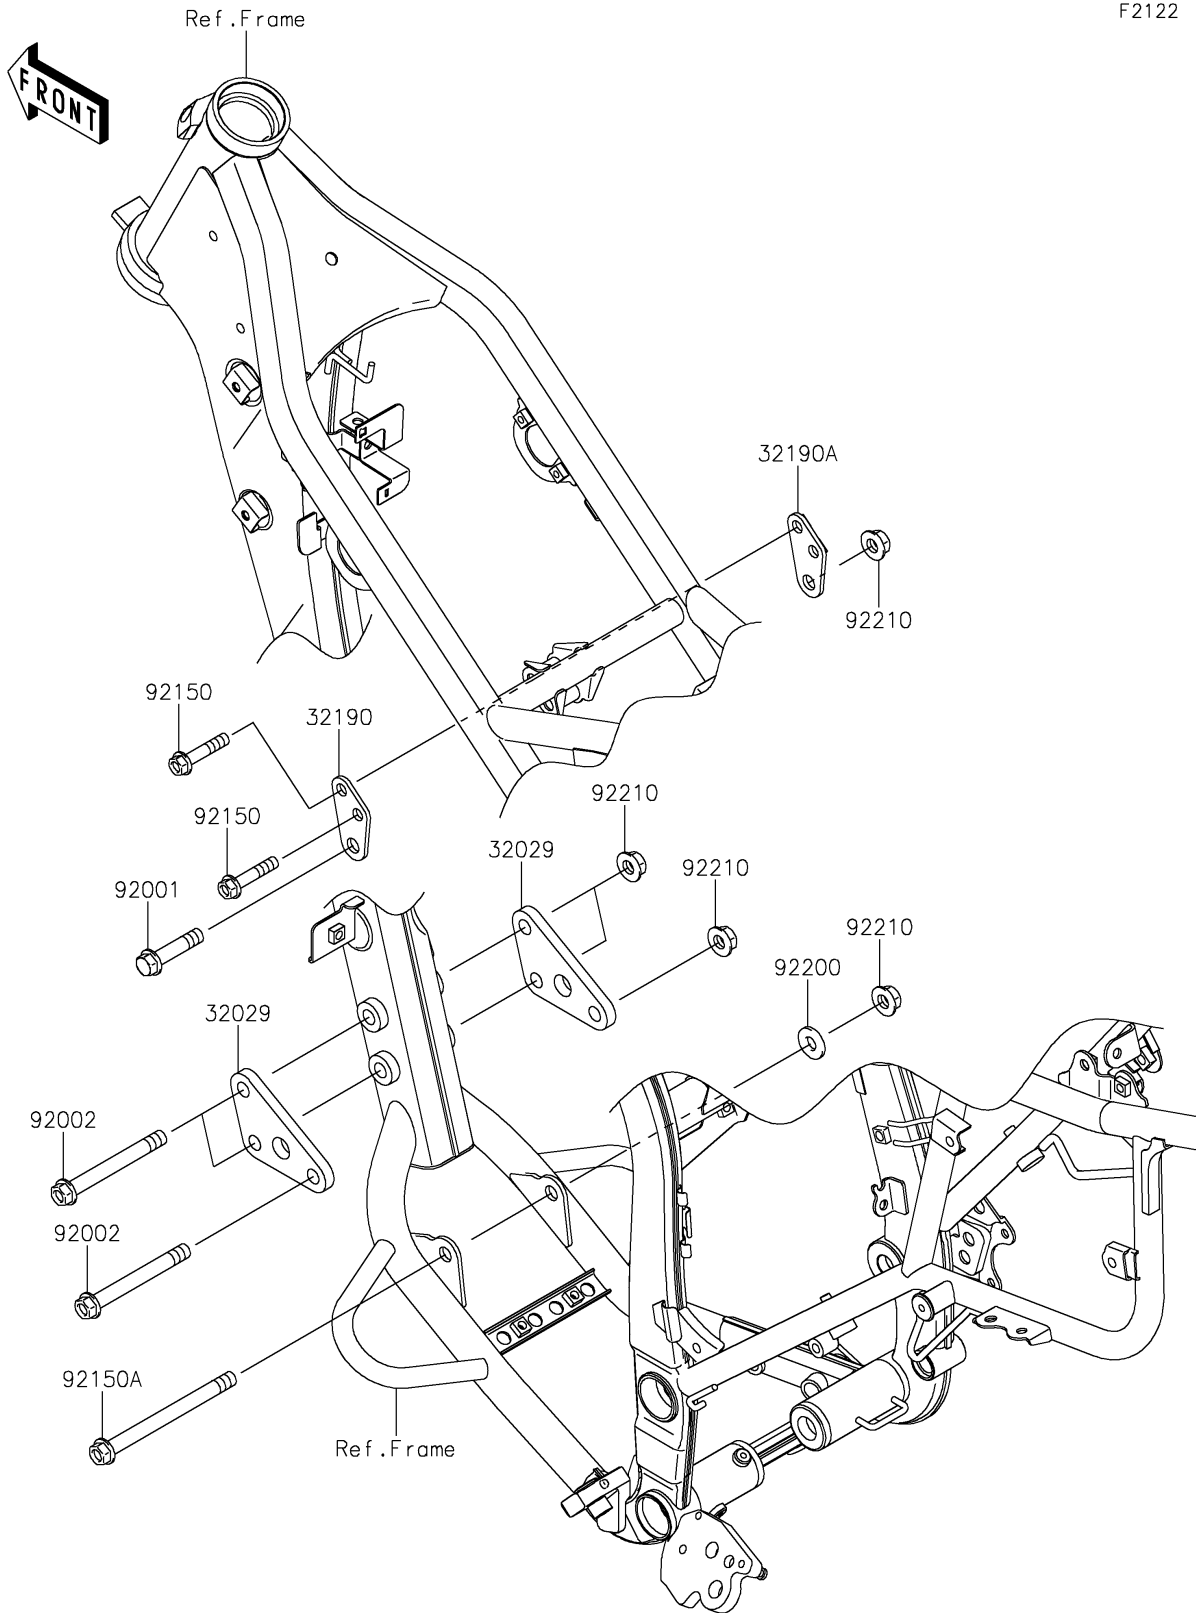

2019 KLX® 250 PARTS DIAGRAM

Engine Mount

F2122

2019 KLX® 250 PARTS LIST

Engine Mount

ITEM NAME	PART NUMBER	QUANTITY
BRACKET-ENGINE,FR (Ref # 32029)	32029-1855	2
BRACKET-ENGINE,HEAD,LH (Ref # 32190)	32190-0416	1
BRACKET-ENGINE,HEAD,RH (Ref # 32190A)	32190-0417	1
BOLT,FLANGED,10X44 (Ref # 92001)	92001-1499	1
BOLT,10X90 (Ref # 92002)	92002-1674	3
BOLT,FLANGED,8X40 (Ref # 92150)	92150-1168	2
BOLT,FLANGED,10X120 (Ref # 92150A)	92150-1642	1
WASHER,10.2X23X2.5 (Ref # 92200)	92200-0211	1
NUT,LOCK,FLANGED,10MM (Ref # 92210)	92210-1080	5