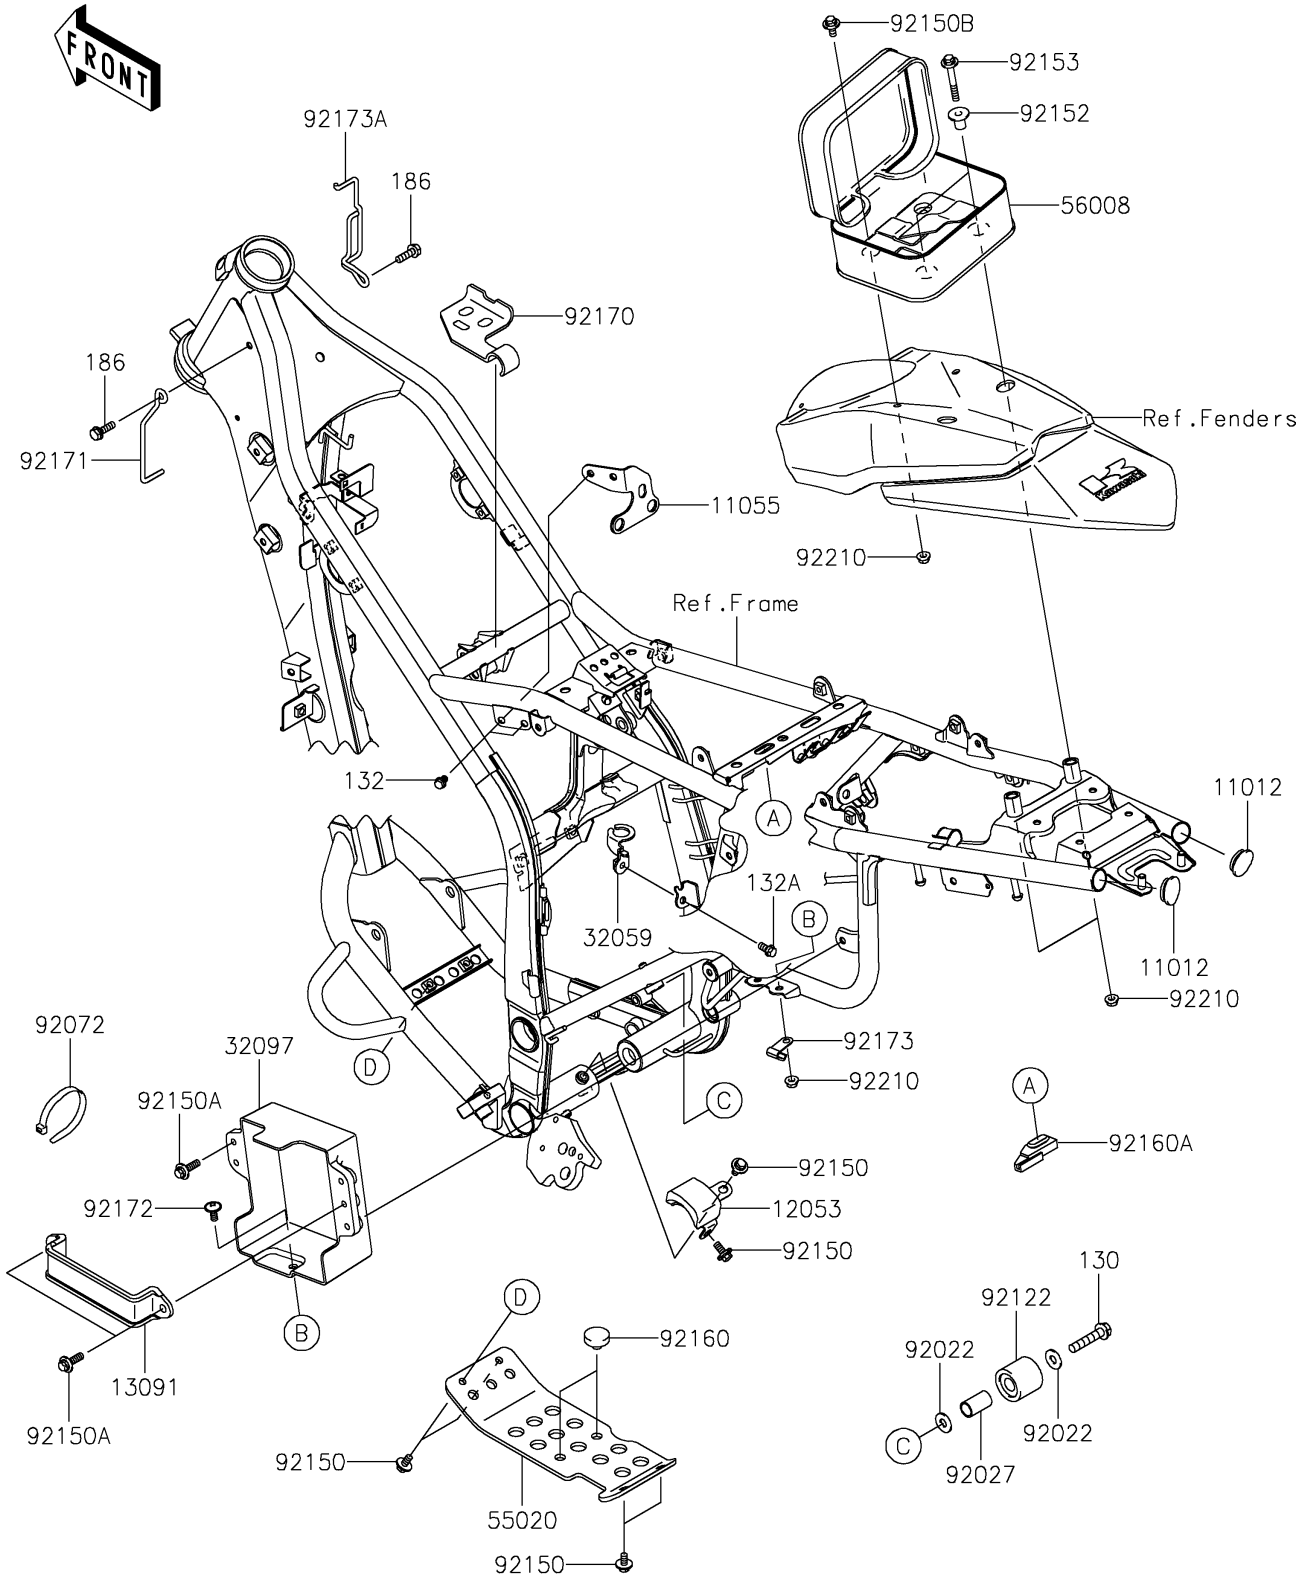

# 2019 KLX® 250 CAMO PARTS DIAGRAM

## Frame Fittings

F2131

## 2019 KLX® 250 CAMO PARTS LIST

### Frame Fittings

ITEM NAME	PART NUMBER	QUANTITY
CAP (Ref # 11012)	11012-1369	2
BRACKET,SENSOR (Ref # 11055)	11055-1174	1
GUIDE-CHAIN (Ref # 12053)	12053-0001	1
HOLDER (Ref # 13091)	13091-1875	1
BRACKET-SWITCH,BRAKE (Ref # 32059)	32059-1117	1
CASE-BATTERY (Ref # 32097)	32097-0001	1
GUARD,ENGINE (Ref # 55020)	55020-1456	1
BAG,TOOL,BLACK (Ref # 56008)	56008-0037-MA	1
WASHER,8.5X20X1.6 (Ref # 92022)	92022-1561	2
COLLAR,CHAIN ROLLER (Ref # 92027)	92027-1670	1
BAND,L=140 (Ref # 92072)	92072-1293	1
ROLLER,CHAIN GUIDE (Ref # 92122)	92122-1153	1
BOLT,6X12 (Ref # 92150)	92150-1435	6
BOLT,FLANGED,6X22 (Ref # 92150A)	92150-1481	3
BOLT,FLANGED,6X16 (Ref # 92150B)	92150-1506	2
COLLAR (Ref # 92152)	92152-0604	2
BOLT,6X45 (Ref # 92153)	92153-0003	2
DAMPER (Ref # 92160)	92160-1396	2
DAMPER (Ref # 92160A)	92160-1565	1
CLAMP,HARNESS (Ref # 92170)	92170-1423	1
CLAMP,HARNESS,LH (Ref # 92171)	92171-1775	1
SCREW,6X14 (Ref # 92172)	92172-0004	1
CLAMP,HARNESS (Ref # 92173)	92173-1368	1
CLAMP,WIRE (Ref # 92173A)	92173-1742	1
NUT,FLANGED,6MM (Ref # 92210)	92210-0630	5
BOLT-FLANGED,8X40 (Ref # 130)	130BA0840	1
BOLT-FLANGED-SMALL,6X8 (Ref # 132)	132BB0608	2
BOLT-FLANGED-SMALL,6X12 (Ref # 132A)	132BB0612	1
BOLT-UPSET-WP,6X20 (Ref # 186)	186BA0620	2