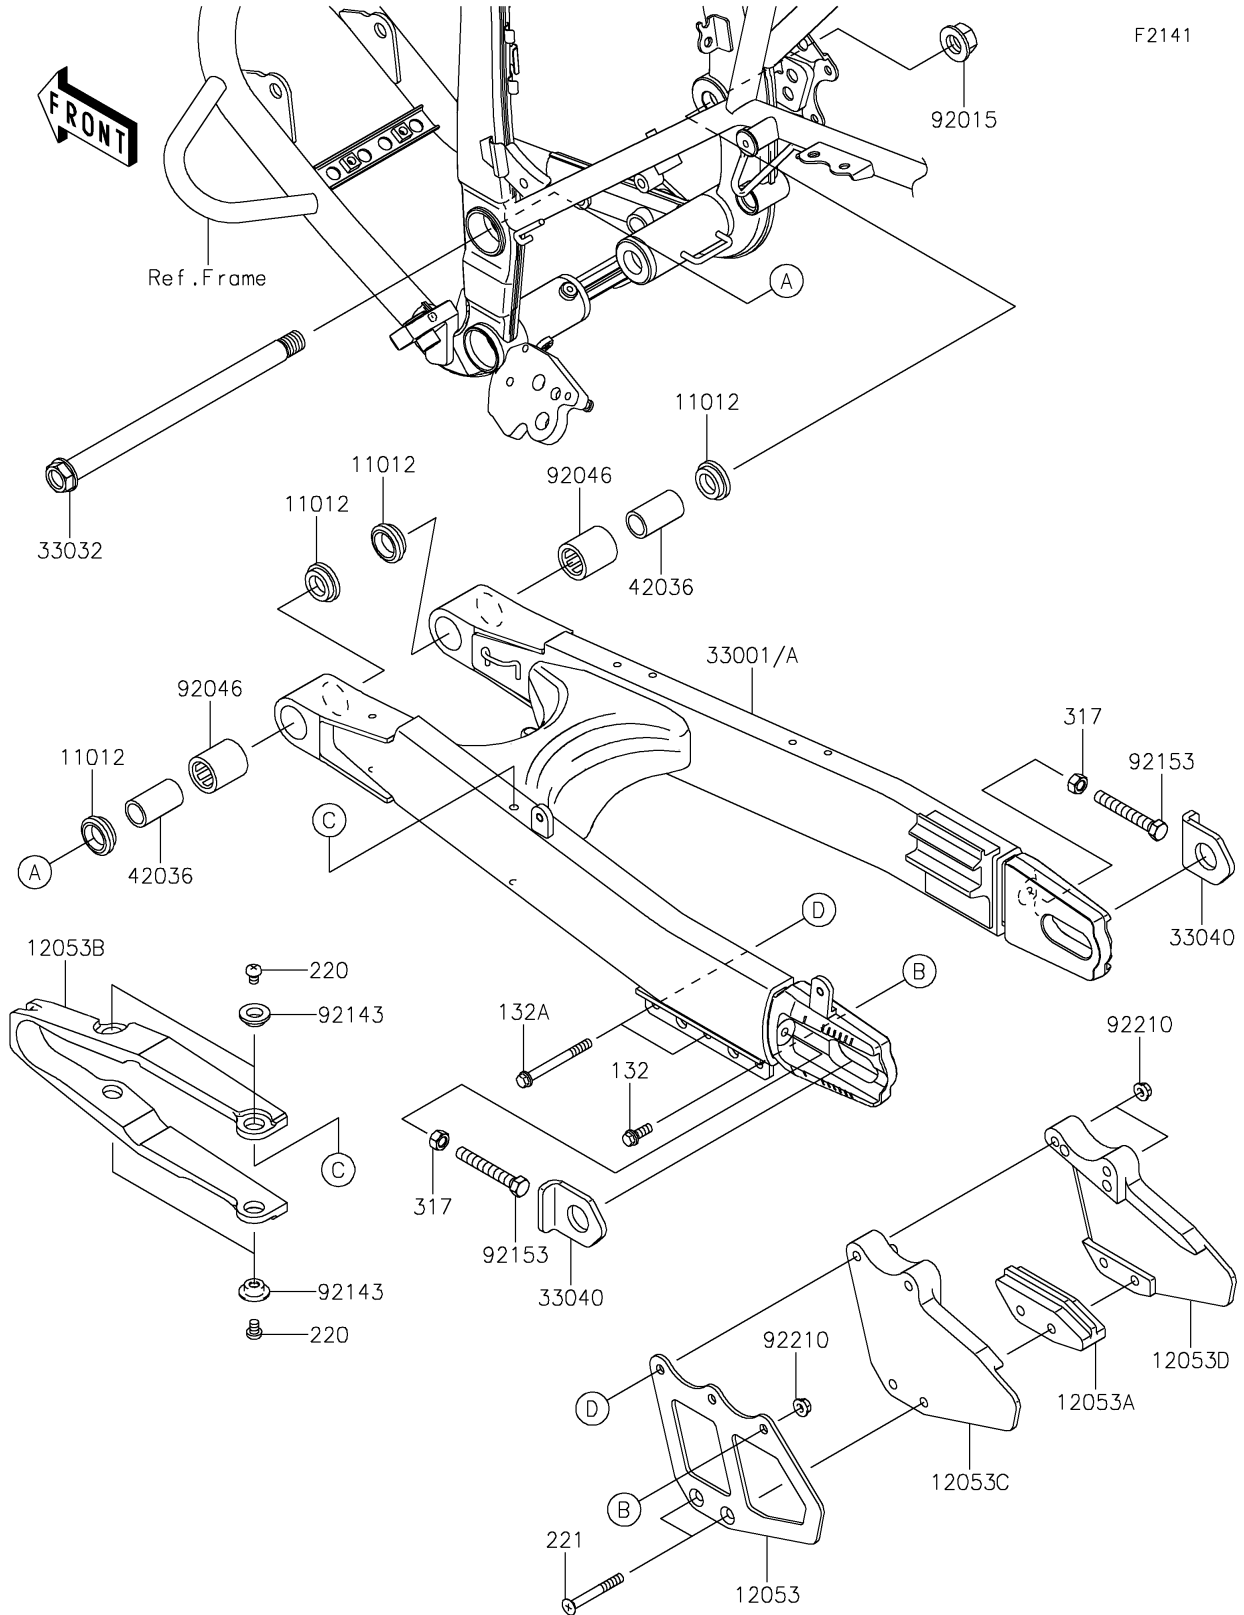

# 2019 KLX® 250 CAMO PARTS DIAGRAM

## Swingarm

### Swingarm

ITEM NAME	PART NUMBER	QUANTITY
CAP,SWING ARM (Ref # 11012)	11012-1259	4
GUIDE-CHAIN,RR,OUTSIDE (Ref # 12053)	12053-1268	1
GUIDE-CHAIN,DRIVE,RR,INSIDE (Ref # 12053A)	12053-1270	1
GUIDE-CHAIN,DRIVE,FR (Ref # 12053B)	12053-1328	1
GUIDE-CHAIN,DRIVE,RR,OUTSIDE (Ref # 12053C)	12053-1453	1
GUIDE-CHAIN,DRIVE,RR,INSIDE (Ref # 12053D)	12053-1454	1
ARM-COMP-SWING,F.S.BLACK (Ref # 33001)	33001-0176-18R	1
SHAFT-SWING ARM (Ref # 33032)	33032-0033	1
ADJUSTER-CHAIN (Ref # 33040)	33040-0023	2
SLEEVE,SWING ARM (Ref # 42036)	42036-1064	2
NUT,14MM (Ref # 92015)	92015-1407	1
BEARING-NEEDLE (Ref # 92046)	92046-0038	2
COLLAR (Ref # 92143)	92143-1156	4
BOLT,8X55 (Ref # 92153)	92153-1407	2
NUT,FLANGED,6MM (Ref # 92210)	92210-0630	3
BOLT-FLANGED-SMALL,6X16 (Ref # 132)	132BA0616	1
BOLT-FLANGED-SMALL,6X60 (Ref # 132A)	132BA0660	2
SCREW-PAN-CROS,6X8 (Ref # 220)	220AA0608	4
SCREW-CSK-CROS,6X50 (Ref # 221)	221AA0650	2
NUT-HEX-SMALL,8MM (Ref # 317)	317BA0800	2