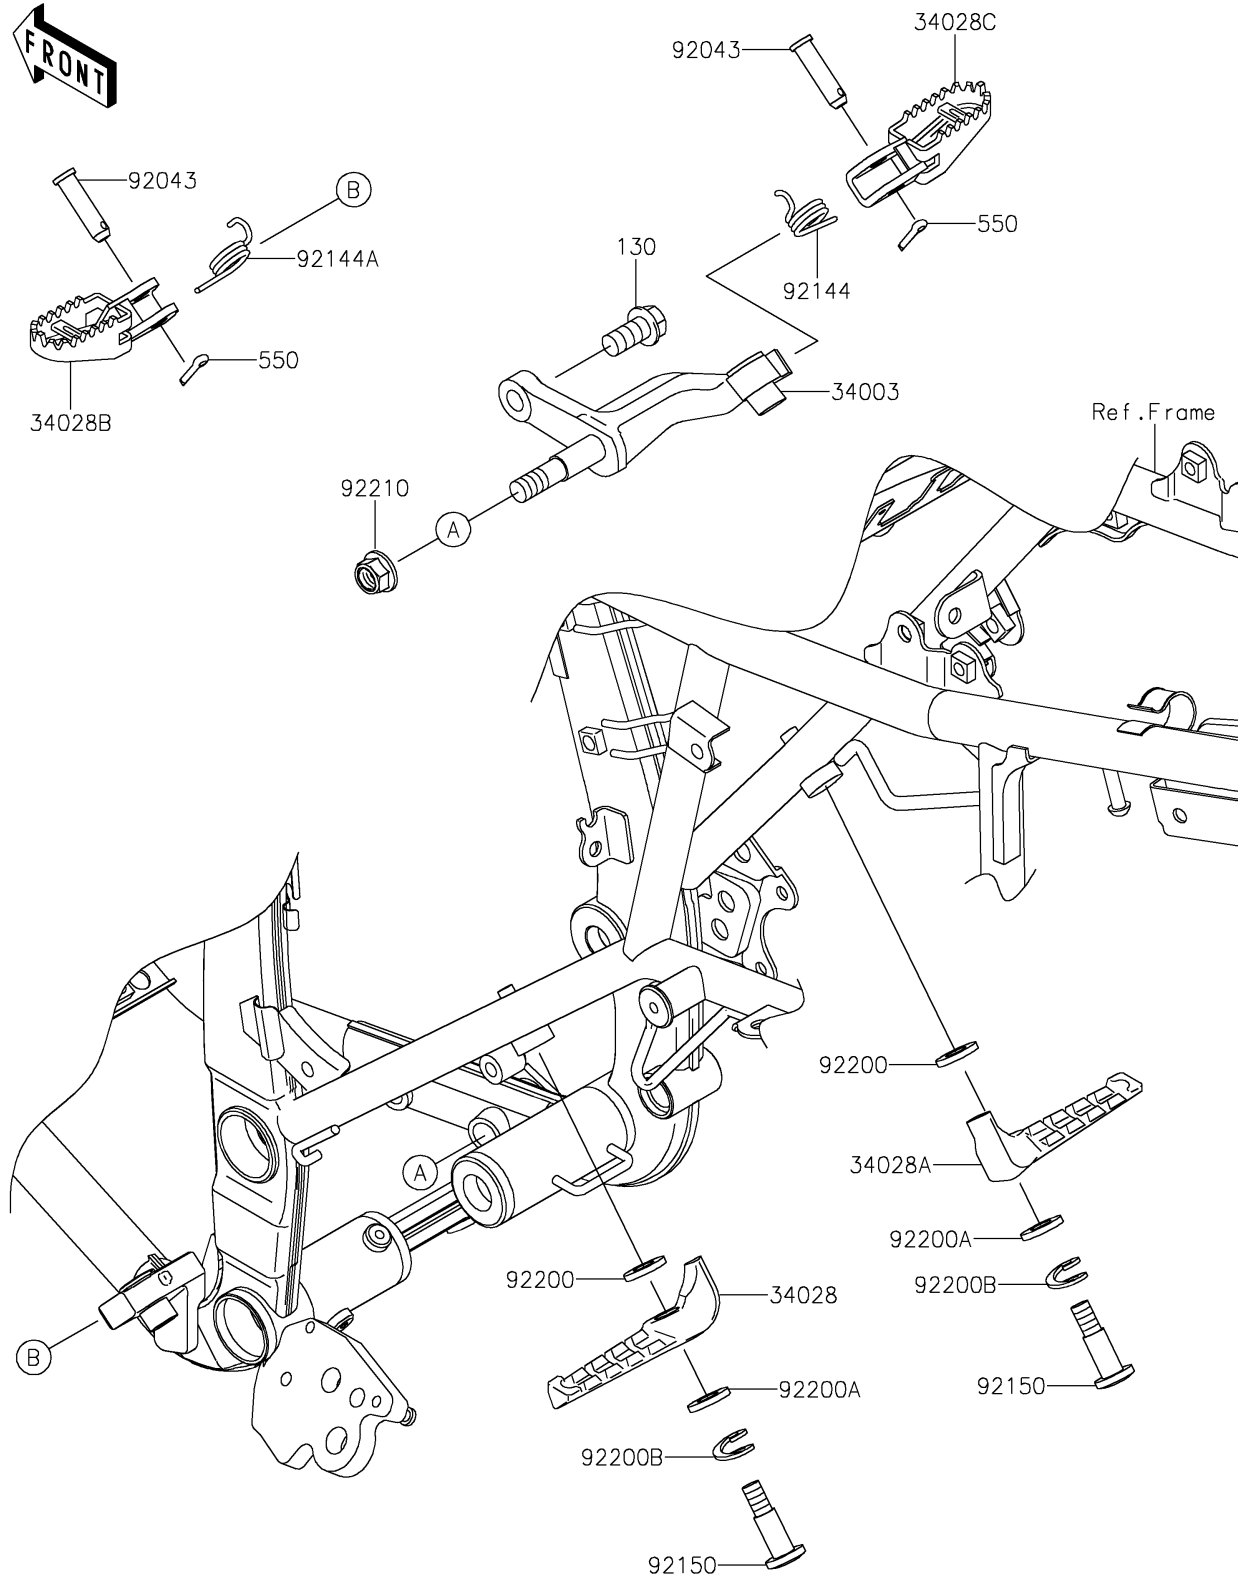

2019 KLX®250 PARTS DIAGRAM

Footrests

F2160

2019 KLX® 250 PARTS LIST

Footrests

ITEM NAME	PART NUMBER	QUANTITY
HOLDER-STEP,RH,P.SILVER (Ref # 34003)	34003-0084-458	1
STEP,RR,LH (Ref # 34028)	34028-0325	1
STEP,RR,RH (Ref # 34028A)	34028-0326	1
STEP,FR,LH (Ref # 34028B)	34028-1361	1
STEP,FR,RH (Ref # 34028C)	34028-1362	1
PIN,8X35.5 (Ref # 92043)	92043-115	2
SPRING,STEP RETURN,RH (Ref # 92144)	92144-1685	1
SPRING,STEP RETURN,LH (Ref # 92144A)	92144-1749	1
BOLT,SOCKET,8X34 (Ref # 92150)	92150-1584	2
WASHER,8.5X16X1.2 (Ref # 92200)	92200-0089	2
WASHER,10.5X19X2.3 (Ref # 92200A)	92200-1042	2
WASHER,SPRING (Ref # 92200B)	92200-1133	2
NUT,LOCK,FLANGED,10MM (Ref # 92210)	92210-1080	1
BOLT-FLANGED,10X20 (Ref # 130)	130CA1020	1
PIN-COTTER,2.5X15 (Ref # 550)	550AA2515	2