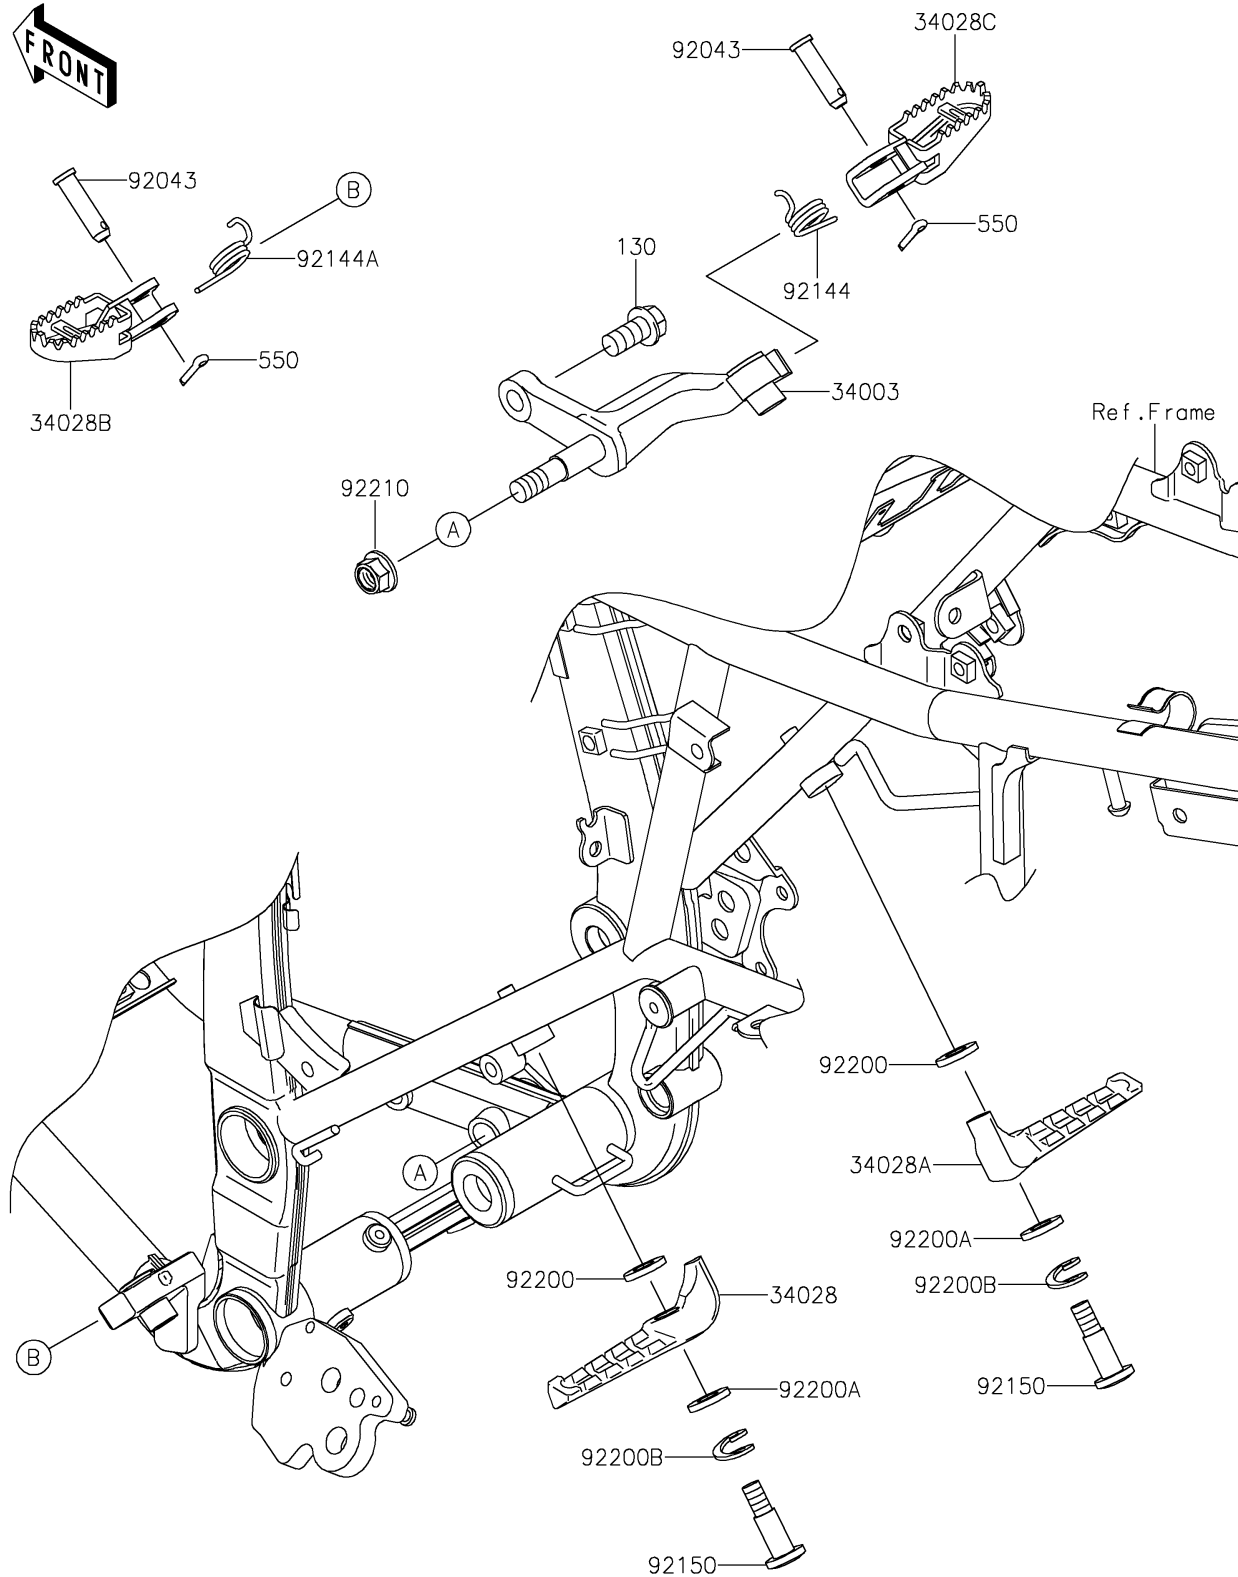

2019 KLX®250 CAMO PARTS DIAGRAM

Footrests

F2160

2019 KLX® 250 CAMO PARTS LIST

Footrests

ITEM NAME	PART NUMBER	QUANTITY
HOLDER-STEP,RH,P.SILVER (Ref # 34003)	34003-0084-458	1
STEP,RR,LH (Ref # 34028)	34028-0325	1
STEP,RR,RH (Ref # 34028A)	34028-0326	1
STEP,FR,LH (Ref # 34028B)	34028-1361	1
STEP,FR,RH (Ref # 34028C)	34028-1362	1
PIN,8X35.5 (Ref # 92043)	92043-115	2
SPRING,STEP RETURN,RH (Ref # 92144)	92144-1685	1
SPRING,STEP RETURN,LH (Ref # 92144A)	92144-1749	1
BOLT,SOCKET,8X34 (Ref # 92150)	92150-1584	2
WASHER,8.5X16X1.2 (Ref # 92200)	92200-0089	2
WASHER,10.5X19X2.3 (Ref # 92200A)	92200-1042	2
WASHER,SPRING (Ref # 92200B)	92200-1133	2
NUT,LOCK,FLANGED,10MM (Ref # 92210)	92210-1080	1
BOLT-FLANGED,10X20 (Ref # 130)	130CA1020	1
PIN-COTTER,2.5X15 (Ref # 550)	550AA2515	2