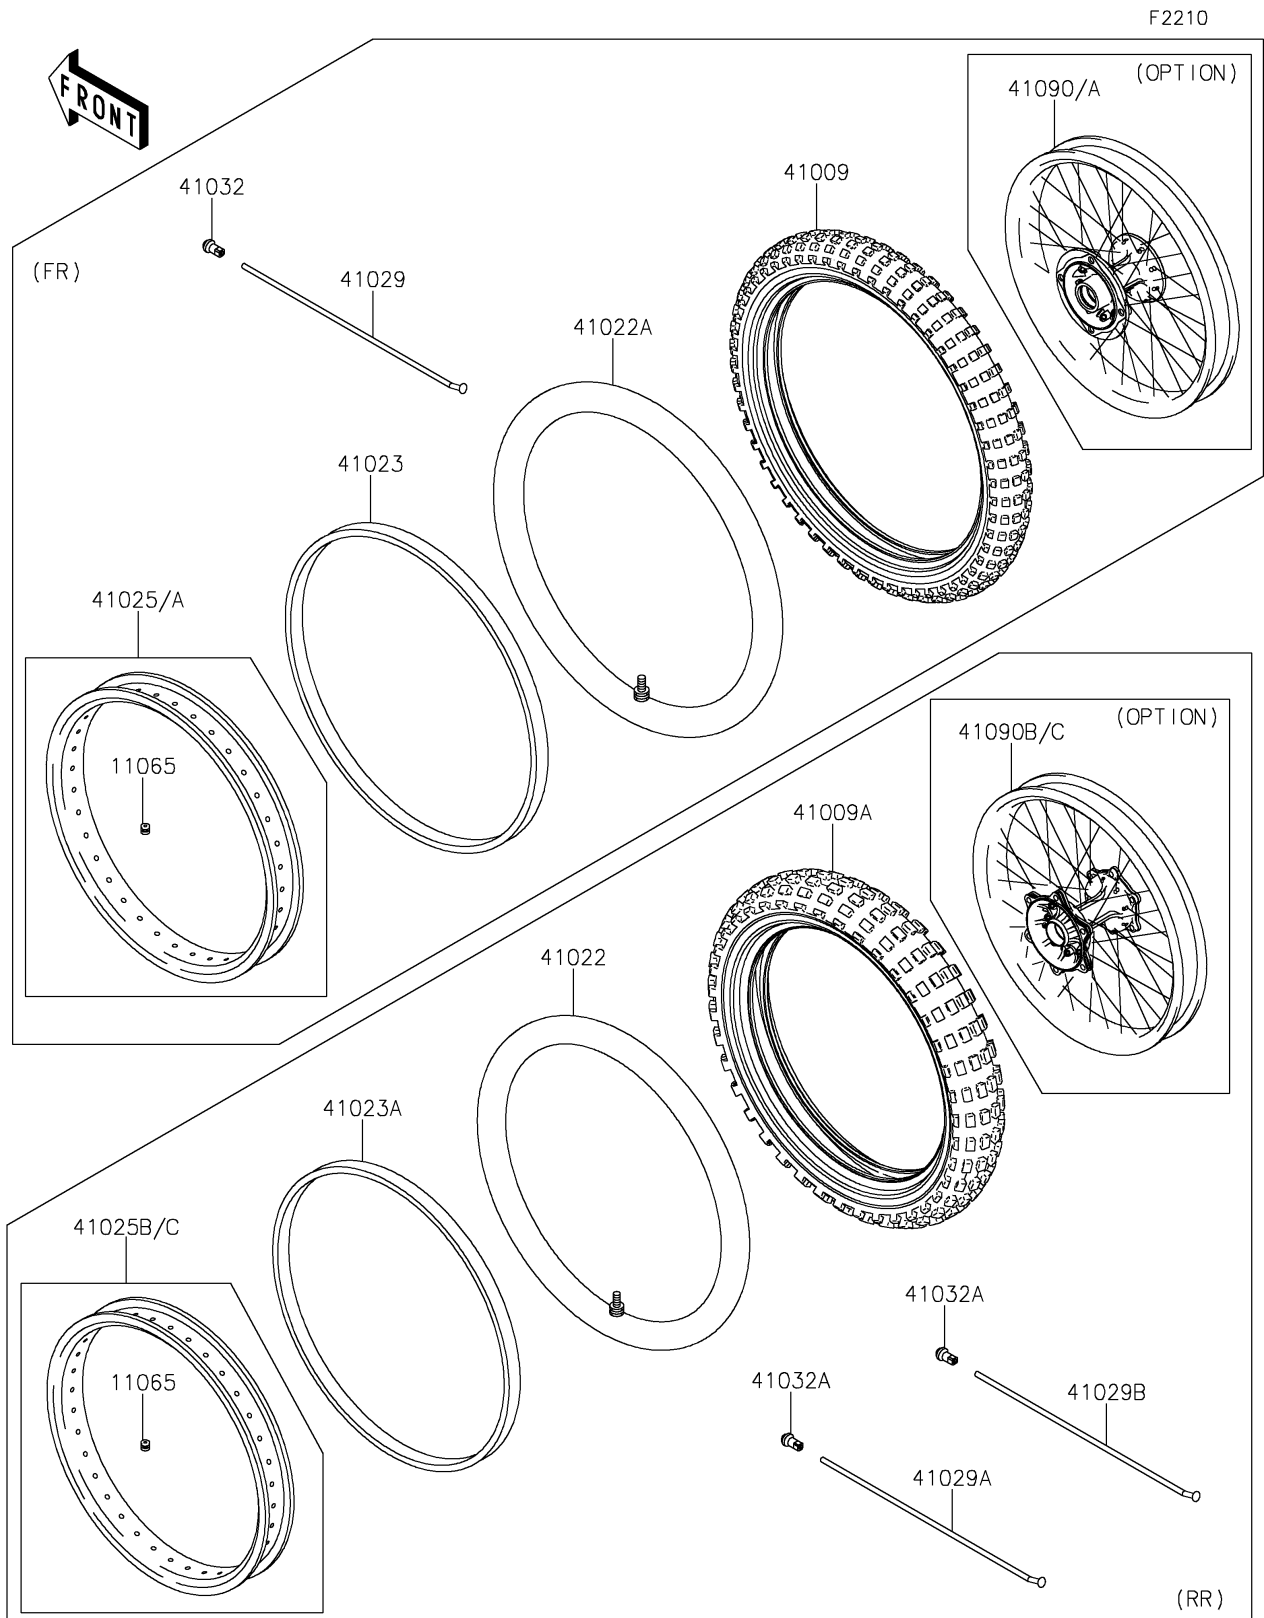

# 2019 KLX® 250 PARTS DIAGRAM

Wheels/Tires

## 2019 KLX® 250 PARTS LIST

### Wheels/Tires

| ITEM NAME  | PART NUMBER   | QUANTITY |
|--|---------------|----------|
| CAP,BEAD STOPPER (Ref # 11065)                   | 11065-0384    | 2        |
| TIRE,FR,3.00-21 51P,D605 FG(D) (Ref # 41009)     | 41009-0781    | 1        |
| TIRE,RR,4.60-18 63P,D605G(D) (Ref # 41009A)      | 41009-0782    | 1        |
| TUBE-TIRE,RR,4.60-18(D),SNI (Ref # 41022)        | 41022-0096    | 1        |
| TUBE-TIRE,FR,80/100-21(D) (Ref # 41022A)         | 41022-1244    | 1        |
| BAND-RIM,FR,21XWM1.60-1.85(D) (Ref # 41023)      | 41023-1144    | 1        |
| BAND-RIM,RR,18XWM/MT 1.85-2.15(D) (Ref # 41023A) | 41023-1145    | 1        |
| RIM,FR,1.60X21,SILVER (Ref # 41025)              | 41025-0318-WA | 1        |
| RIM,RR,2.15X18,SILVER (Ref # 41025B)             | 41025-0320-WA | 1        |
| SPOKE-INNER,FR,228MMX165D (Ref # 41029)          | 41029-0004    | 36       |
| SPOKE-INNER,RR,LH,193.1MMX165D (Ref # 41029A)    | 41029-0047    | 18       |
| SPOKE-INNER,RR,RH,189.1MMX160D (Ref # 41029B)    | 41029-0048    | 18       |
| NIPPLE-SPOKE,FR (Ref # 41032)                    | 41032-0005    | 36       |
| NIPPLE-SPOKE,RR (Ref # 41032A)                   | 41032-0007    | 36       |
| WHEEL-SUB ASSY,FR,SILVER (Ref # 41090)           | 41090-0041-WA | 1        |
| WHEEL-SUB ASSY,RR,SILVER (Ref # 41090B)          | 41090-0042-WA | 1        |