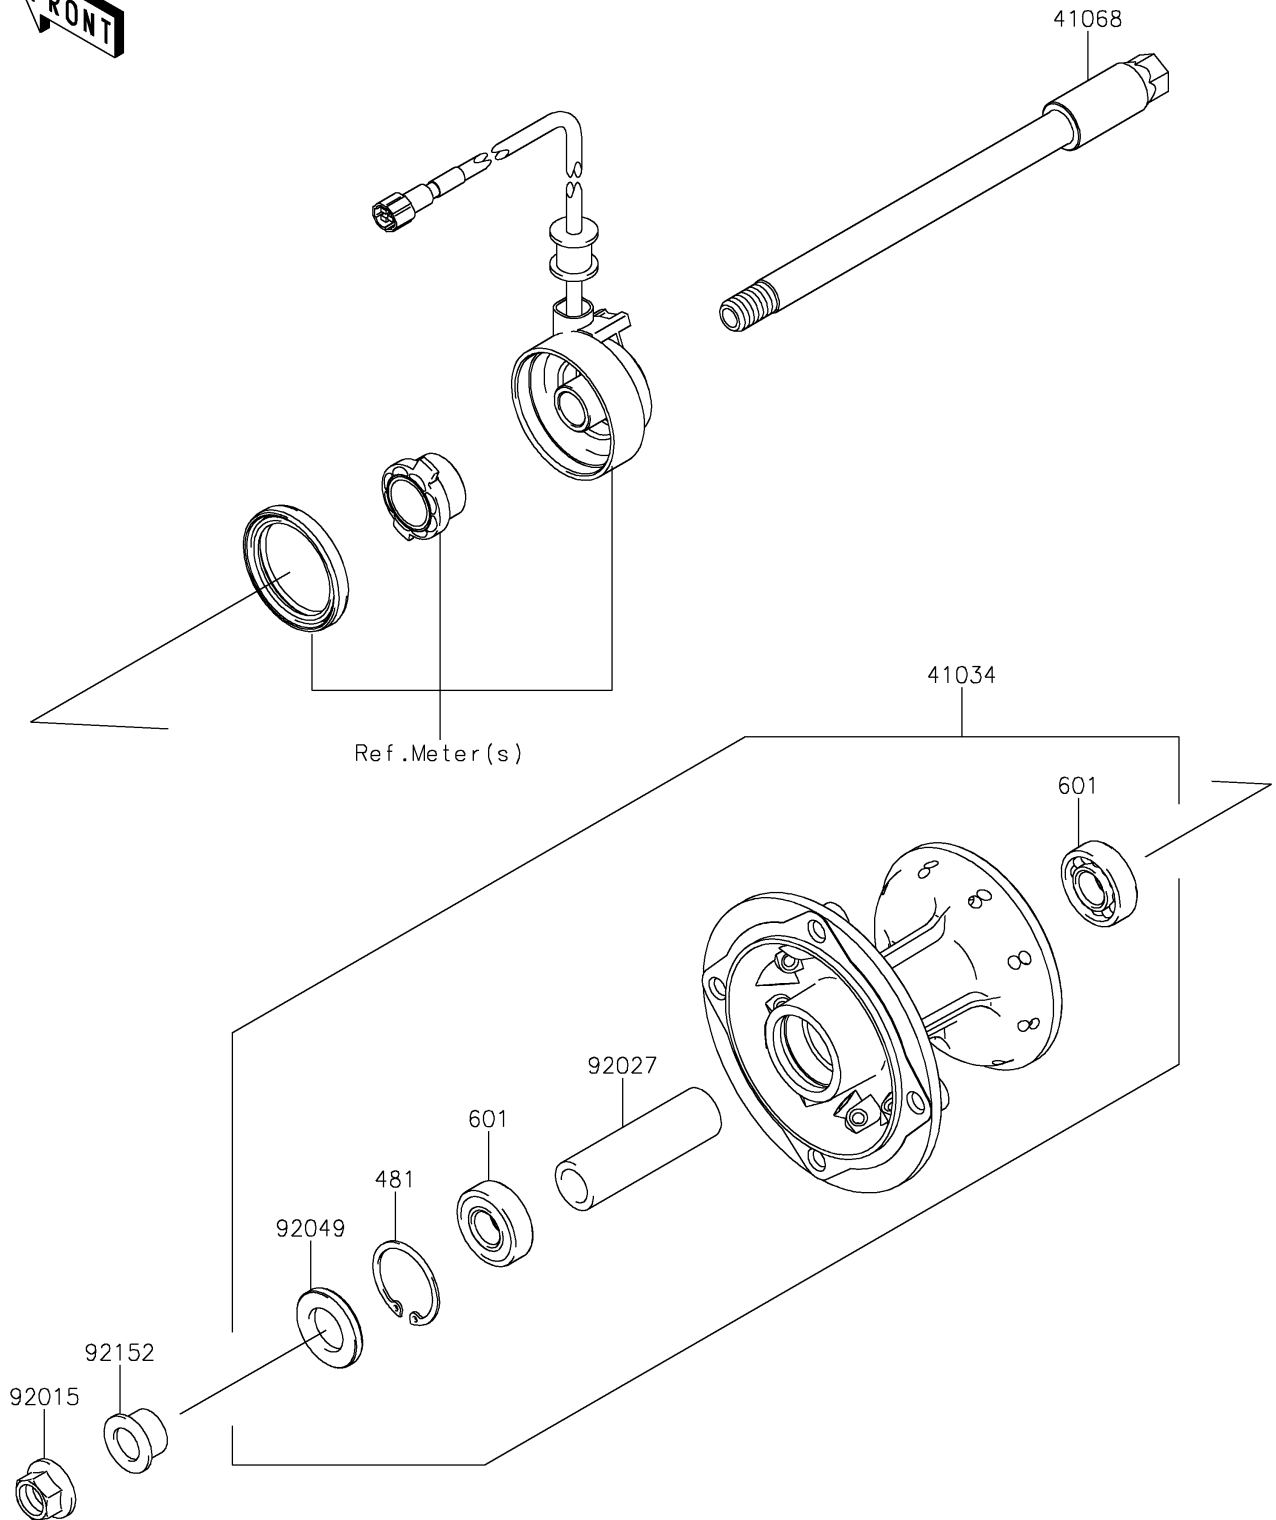

2019 KLX® 250 PARTS DIAGRAM

Front Hub

F2230

2019 KLX® 250 PARTS LIST

Front Hub

ITEM NAME	PART NUMBER	QUANTITY
DRUM-ASSY,FRONT BRAKE (Ref # 41034)	41034-0051	1
AXLE,FR,15X194 (Ref # 41068)	41068-0601	1
NUT,14MM (Ref # 92015)	92015-1407	1
COLLAR,15.2X22.2X75 (Ref # 92027)	92027-1958	1
SEAL-OIL (Ref # 92049)	92049-0136	1
COLLAR,FR AXLE,L=14 (Ref # 92152)	92152-0528	1
CIRCLIP-TYPE-C,35MM (Ref # 481)	481J3500	1
BEARING-BALL,#6202UG (Ref # 601)	601B6202UG	2