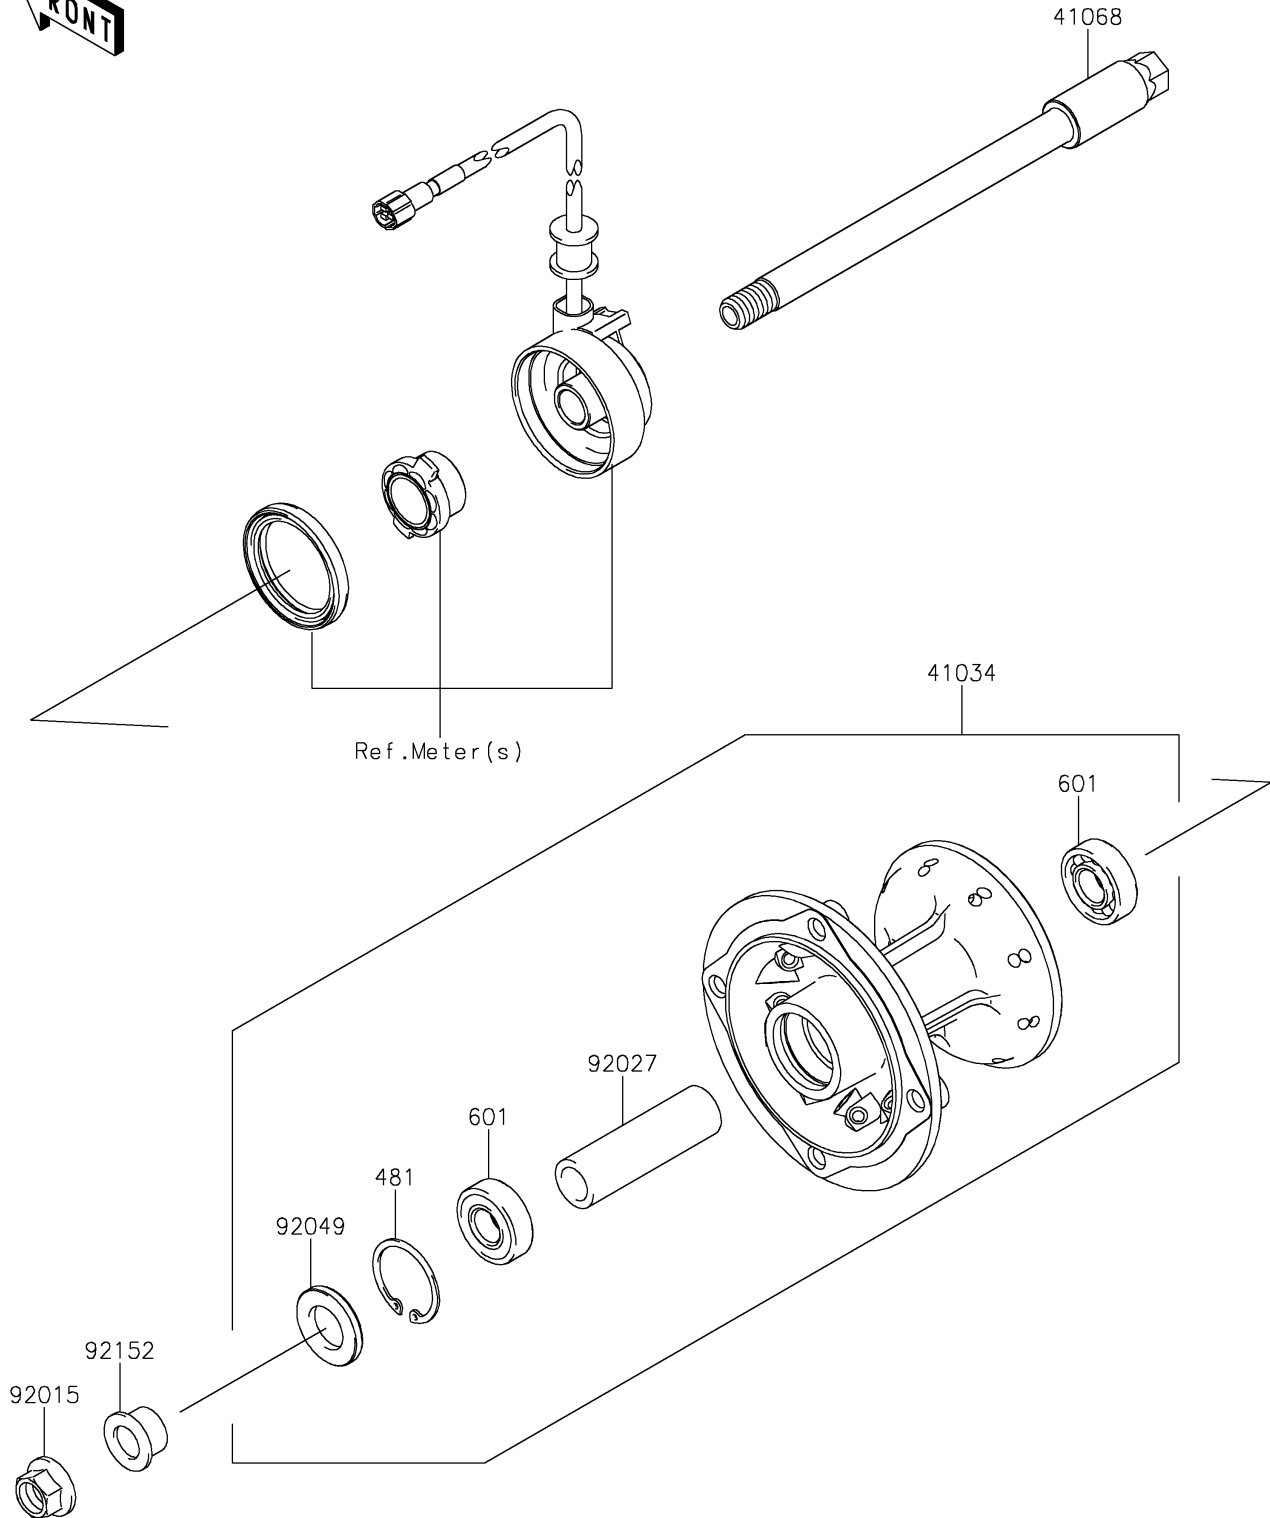

2019 KLX® 250 CAMO PARTS DIAGRAM

Front Hub

F2230

2019 KLX® 250 CAMO PARTS LIST

Front Hub

ITEM NAME	PART NUMBER	QUANTITY
DRUM-ASSY,FRONT BRAKE (Ref # 41034)	41034-0051	1
AXLE,FR,15X194 (Ref # 41068)	41068-0601	1
NUT,14MM (Ref # 92015)	92015-1407	1
COLLAR,15.2X22.2X75 (Ref # 92027)	92027-1958	1
SEAL-OIL (Ref # 92049)	92049-0136	1
COLLAR,FR AXLE,L=14 (Ref # 92152)	92152-0528	1
CIRCLIP-TYPE-C,35MM (Ref # 481)	481J3500	1
BEARING-BALL,#6202UG (Ref # 601)	601B6202UG	2