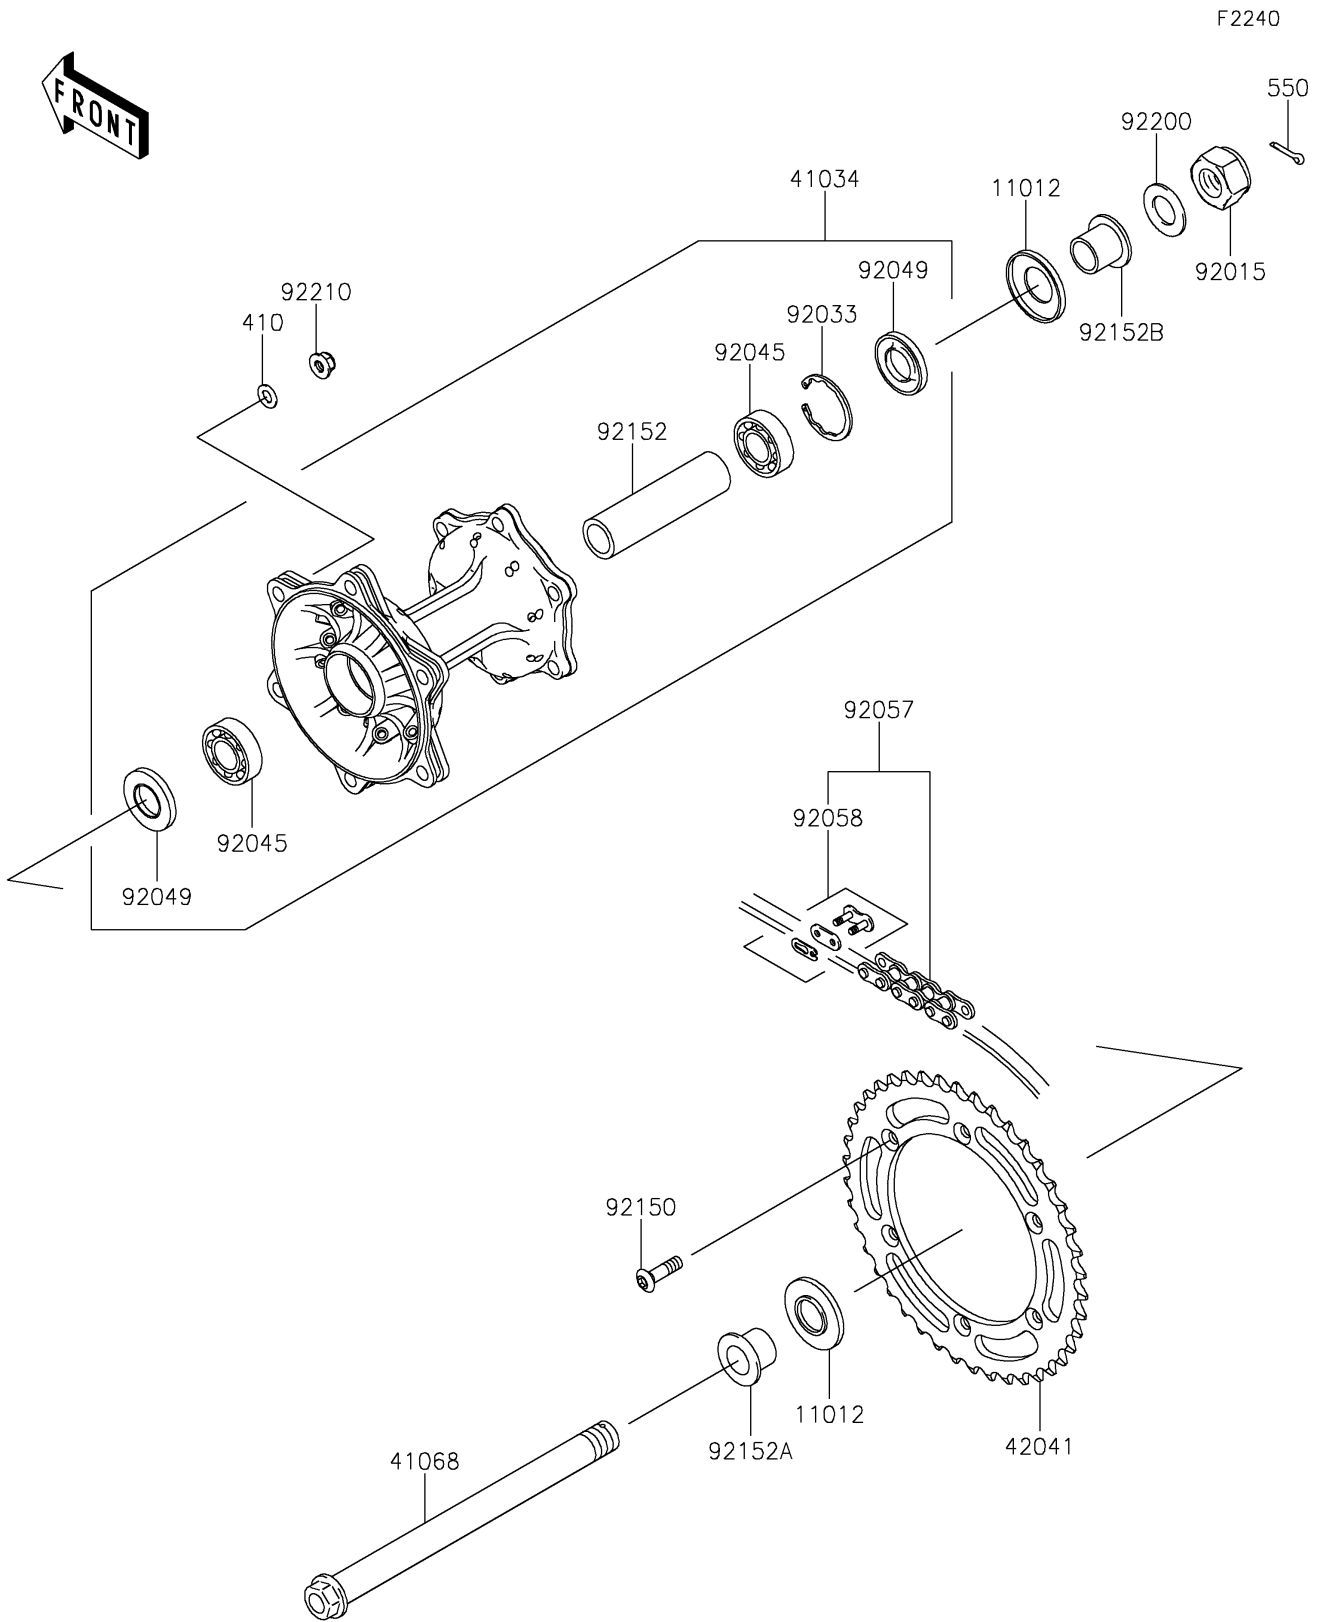

# 2019 KLX® 250 PARTS DIAGRAM

## Rear Hub

## 2019 KLX® 250 PARTS LIST

### Rear Hub

ITEM NAME	PART NUMBER	QUANTITY
CAP,AXLE (Ref # 11012)	11012-1581	2
DRUM-ASSY,REAR BRAKE (Ref # 41034)	41034-0044	1
AXLE,RR,20X250 (Ref # 41068)	41068-0602	1
SPROCKET-HUB,42T (Ref # 42041)	42041-1421	1
NUT,LOCK,20MM (Ref # 92015)	92015-1770	1
RING-SNAP,42MM (Ref # 92033)	92033-1041	1
BEARING-BALL,6004X8JRLX2/3A (Ref # 92045)	92045-1239	2
SEAL-OIL,BJNC2 25425 (Ref # 92049)	92049-1203	2
CHAIN,DRIVE,EK520LV-OX106L (Ref # 92057)	92057-1367	1
JOINT-CHAIN,DRIVE,EK (Ref # 92058)	92058-1070	1
BOLT,SOCKET,8X28 (Ref # 92150)	92150-1978	6
COLLAR,REAR BRAKE DRUM,L=105 (Ref # 92152)	92152-0529	1
COLLAR,RR AXLE,L=22 (Ref # 92152A)	92152-0734	1
COLLAR,RR AXLE,RH,L=20 (Ref # 92152B)	92152-0735	1
WASHER,20.2X36X2 (Ref # 92200)	92200-1146	1
NUT,FLANGED,LOCK,8MM (Ref # 92210)	92210-0493	6
WASHER-PLAIN-SMALL,8MM (Ref # 410)	410AA0800	6
PIN-COTTER,3.0X25 (Ref # 550)	550AA3025	1