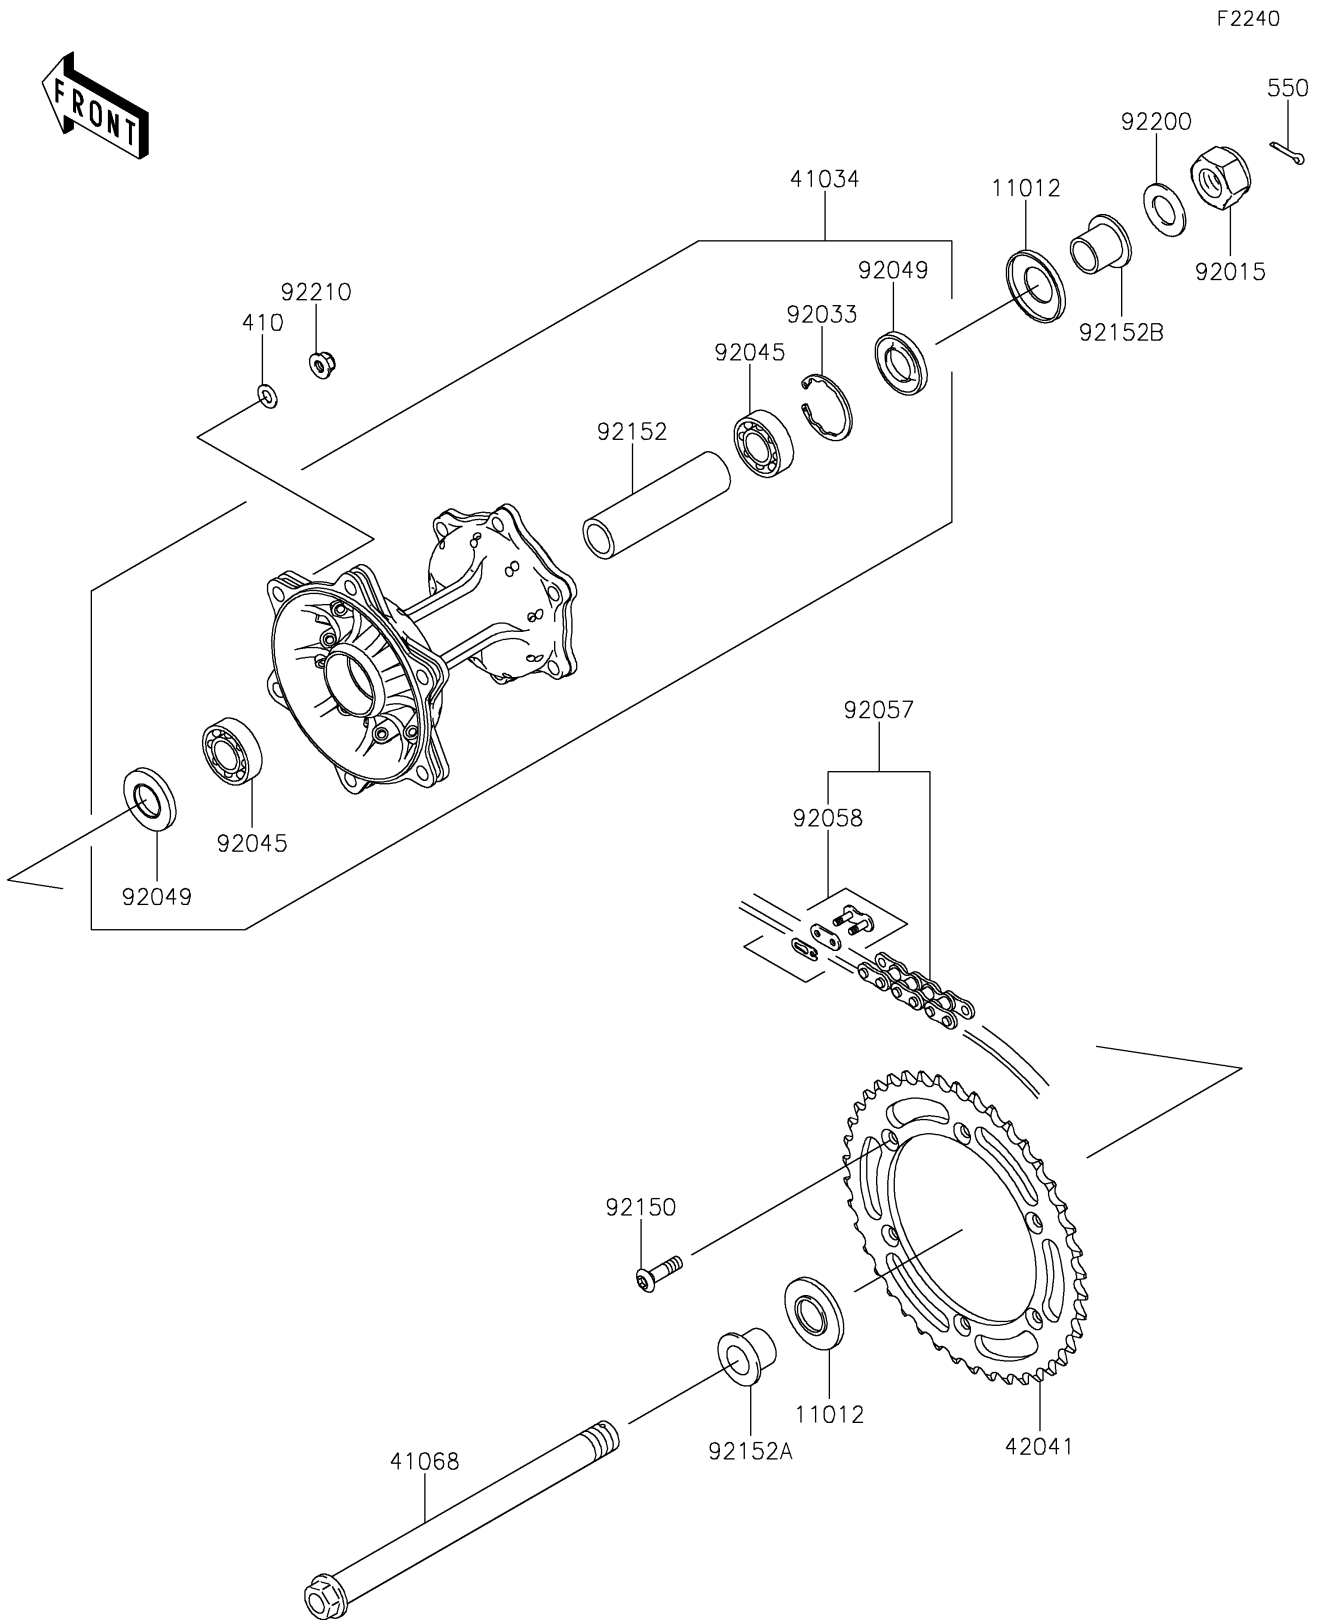

2019 KLX® 250 CAMO PARTS DIAGRAM

Rear Hub

2019 KLX® 250 CAMO PARTS LIST

Rear Hub

ITEM NAME	PART NUMBER	QUANTITY
CAP,AXLE (Ref # 11012)	11012-1581	2
DRUM-ASSY,REAR BRAKE (Ref # 41034)	41034-0044	1
AXLE,RR,20X250 (Ref # 41068)	41068-0602	1
SPROCKET-HUB,42T (Ref # 42041)	42041-1421	1
NUT,LOCK,20MM (Ref # 92015)	92015-1770	1
RING-SNAP,42MM (Ref # 92033)	92033-1041	1
BEARING-BALL,6004X8JRLX2/3A (Ref # 92045)	92045-1239	2
SEAL-OIL,BJNC2 25425 (Ref # 92049)	92049-1203	2
CHAIN,DRIVE,EK520LV-OX106L (Ref # 92057)	92057-1367	1
JOINT-CHAIN,DRIVE,EK (Ref # 92058)	92058-1070	1
BOLT,SOCKET,8X28 (Ref # 92150)	92150-1978	6
COLLAR,REAR BRAKE DRUM,L=105 (Ref # 92152)	92152-0529	1
COLLAR,RR AXLE,L=22 (Ref # 92152A)	92152-0734	1
COLLAR,RR AXLE,RH,L=20 (Ref # 92152B)	92152-0735	1
WASHER,20.2X36X2 (Ref # 92200)	92200-1146	1
NUT,FLANGED,LOCK,8MM (Ref # 92210)	92210-0493	6
WASHER-PLAIN-SMALL,8MM (Ref # 410)	410AA0800	6
PIN-COTTER,3.0X25 (Ref # 550)	550AA3025	1