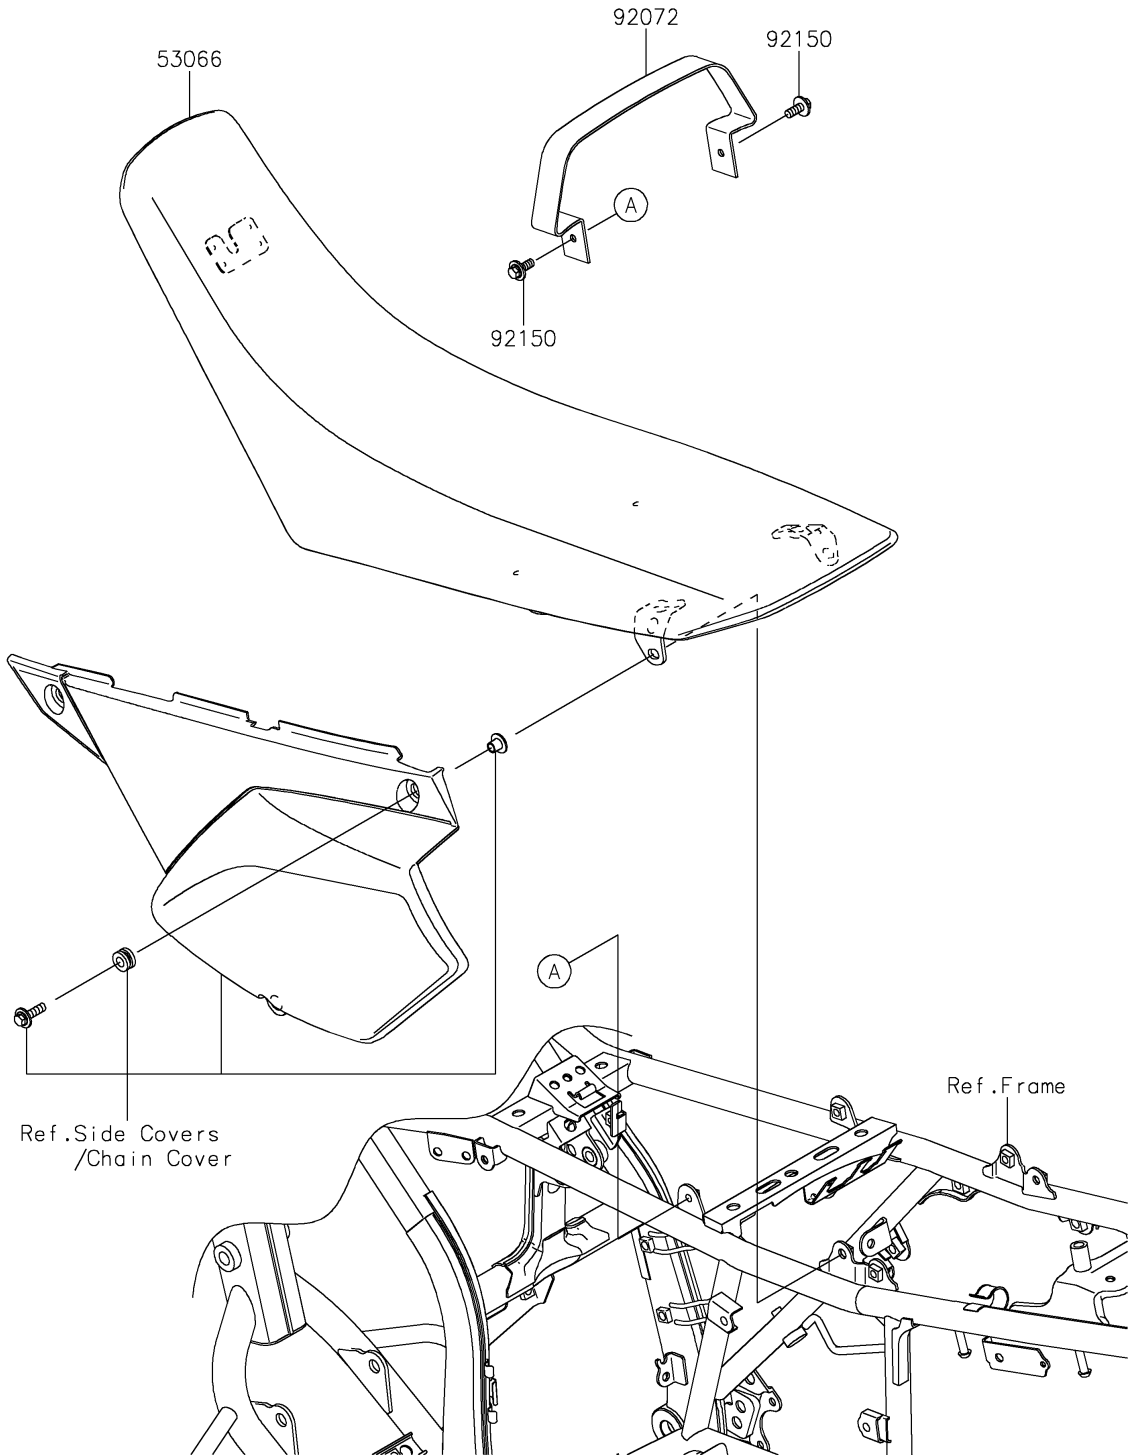

2019 KLX® 250 PARTS DIAGRAM

Seat

F2510

2019 KLX® 250 PARTS LIST

Seat

ITEM NAME	PART NUMBER	QUANTITY
SEAT-ASSY,DUAL,BLACK (Ref # 53066)	53066-0453-MW	1
BAND,SEAT,BLACK (Ref # 92072)	92072-0130-MA	1
BOLT,FLANGED,6X16 (Ref # 92150)	92150-1506	2