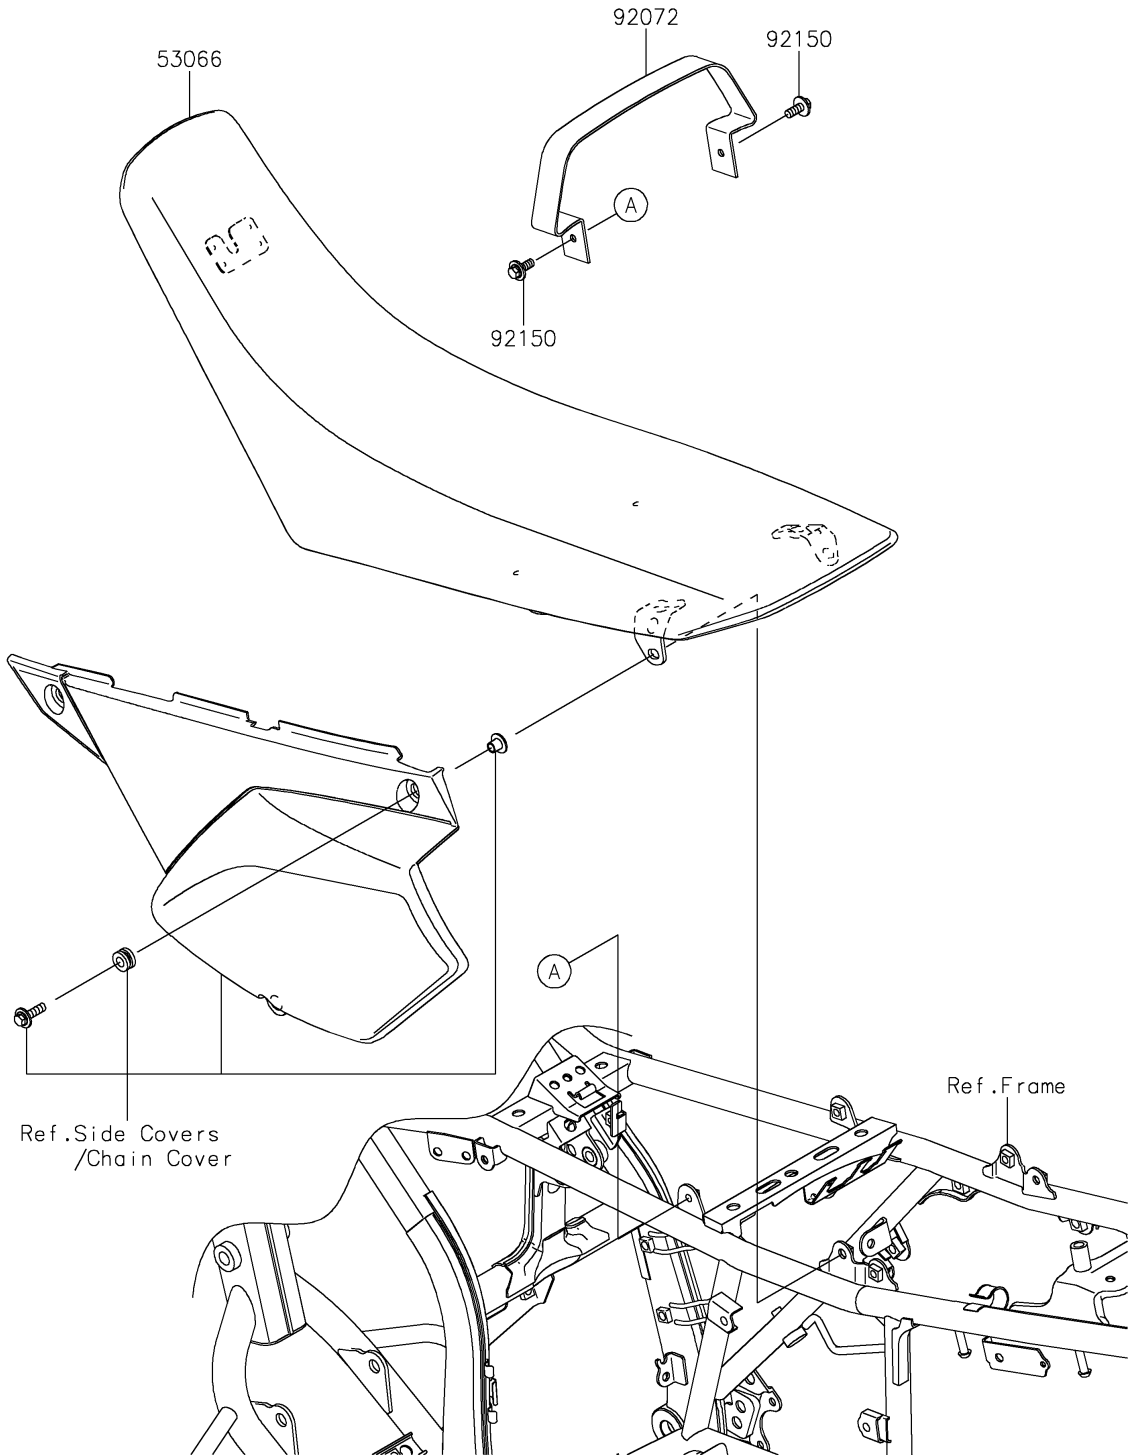

2019 KLX® 250 CAMO PARTS DIAGRAM

Seat

F2510

2019 KLX® 250 CAMO PARTS LIST

Seat

ITEM NAME	PART NUMBER	QUANTITY
SEAT-ASSY,DUAL,BLACK (Ref # 53066)	53066-0453-MW	1
BAND,SEAT,BLACK (Ref # 92072)	92072-0130-MA	1
BOLT,FLANGED,6X16 (Ref # 92150)	92150-1506	2