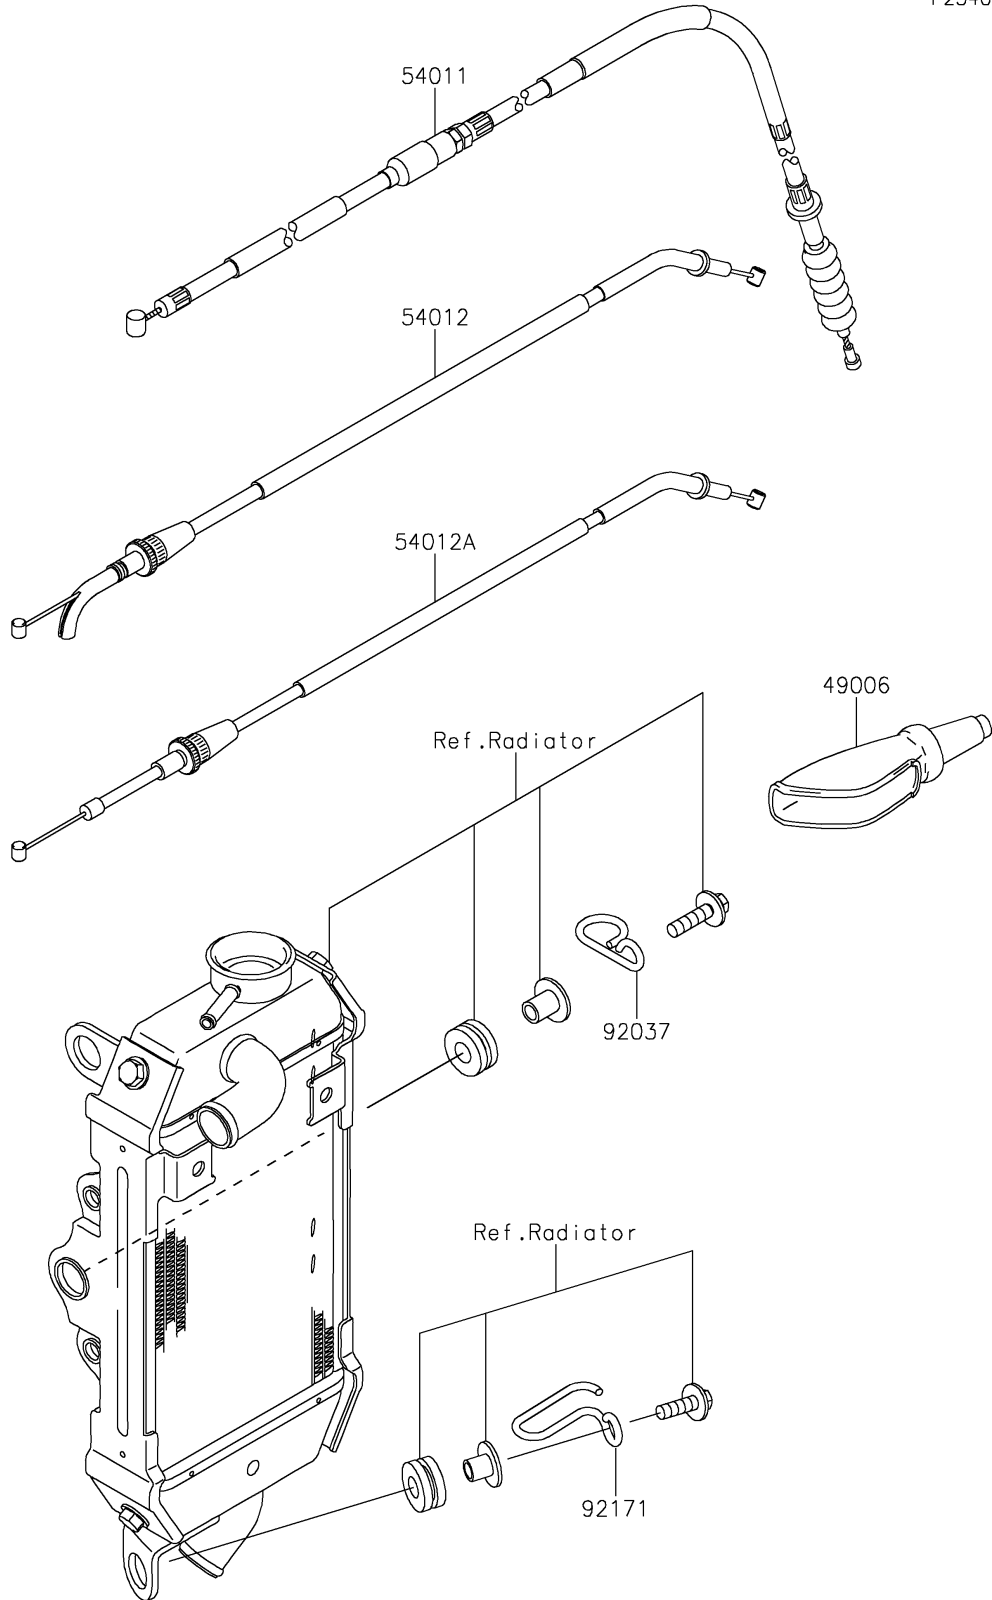

2019 KLX® 250 PARTS DIAGRAM

Cables

F2540

2019 KLX® 250 PARTS LIST

Cables

ITEM NAME	PART NUMBER	QUANTITY
BOOT,LEVER HOLDER (Ref # 49006)	49006-1017	1
CABLE-CLUTCH (Ref # 54011)	54011-0620	1
CABLE-THROTTLE,OPENING (Ref # 54012)	54012-0263	1
CABLE-THROTTLE,CLOSING (Ref # 54012A)	54012-0264	1
CLAMP,CABLE (Ref # 92037)	92037-1064	1
CLAMP,CABLE (Ref # 92171)	92171-1901	1