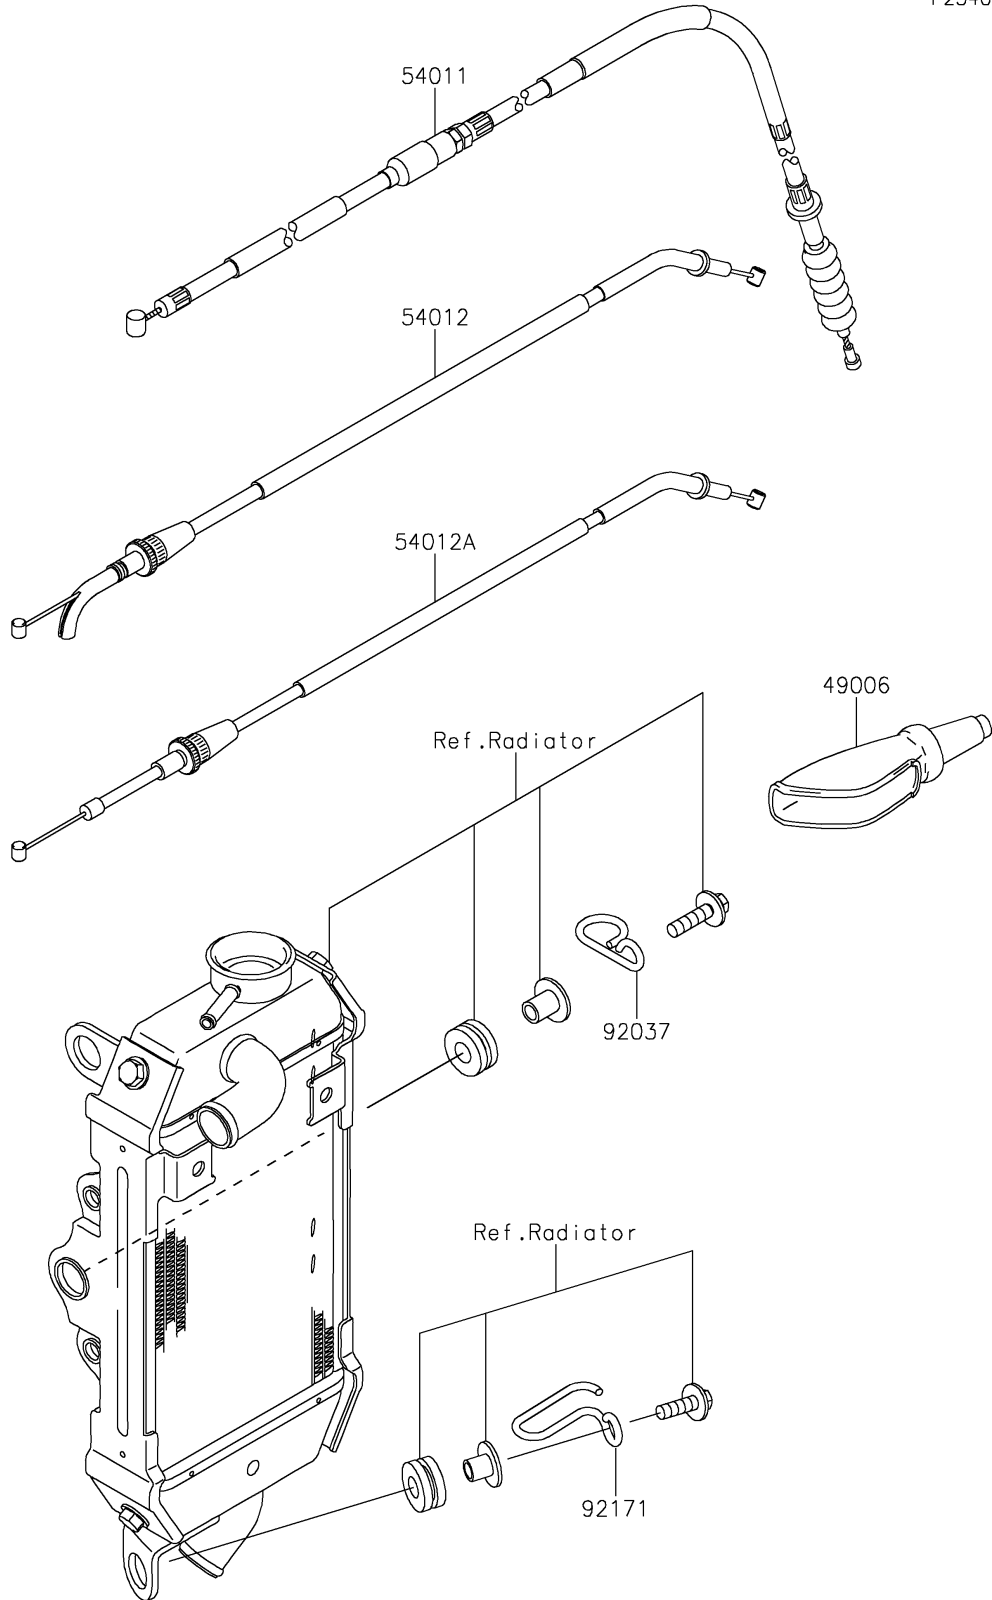

2019 KLX® 250 CAMO PARTS DIAGRAM

Cables

F2540

2019 KLX® 250 CAMO PARTS LIST

Cables

ITEM NAME	PART NUMBER	QUANTITY
BOOT,LEVER HOLDER (Ref # 49006)	49006-1017	1
CABLE-CLUTCH (Ref # 54011)	54011-0620	1
CABLE-THROTTLE,OPENING (Ref # 54012)	54012-0263	1
CABLE-THROTTLE,CLOSING (Ref # 54012A)	54012-0264	1
CLAMP,CABLE (Ref # 92037)	92037-1064	1
CLAMP,CABLE (Ref # 92171)	92171-1901	1